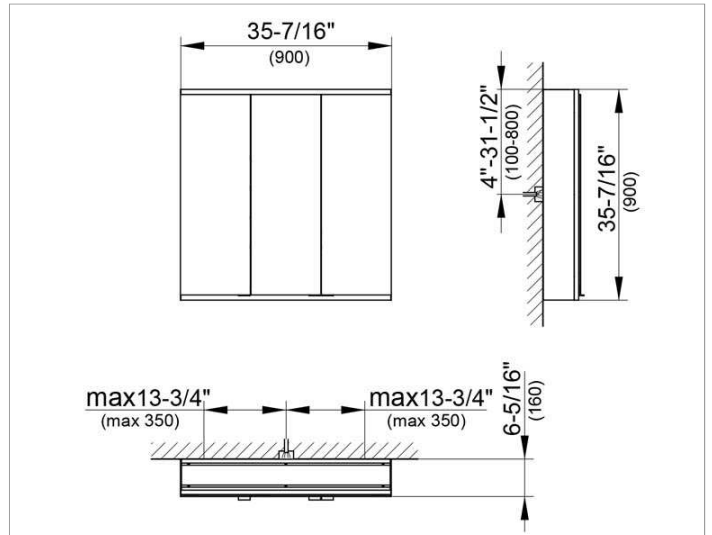

Royal Modular 2.0
800311091105200 Mirror cabinet

PRODUCT

DRAWING

EEK: A++, A+, A,

SURFACE

silver anodized

DIMENSION

35,43 x 35,43 x 6,3 "