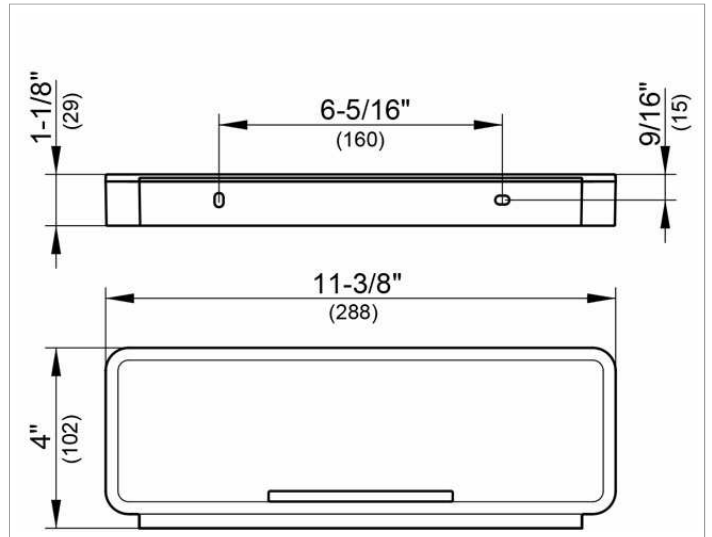

Plan
14959070037 Shower basket

PRODUCT

DRAWING

PRODUCT ATTRIBUTES

3 parts: metal bracket, detachable synthetic insert, soap resistant, shatterproof, UV-protected and integrated squeegee

SURFACE

stainless steel finish/dark grey(RAL 7021)