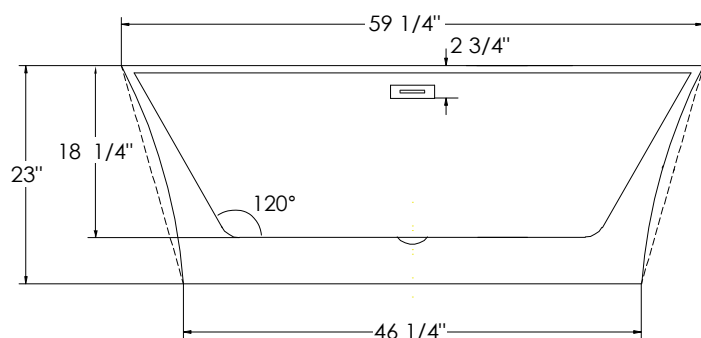

JETTA
SOAK HYDROTHERAPY

JETTASOAK

Cosmo Collection

KERI

(J814) 60" x 32" x 23"

APPROX. OPERATING GALLONS: 62

GENERAL

- High-gloss, High-impact, UV-resistant acrylic
- Suitable for deck-mounted faucets
- Adjustable leveling feet
- Contemporary Style
- Integrated linear waste & overflow
 - Polished Chrome (standard)
 - Polished White

FOR INFORMATION OR
TO PLACE AN ORDER
CALL 1.800.288.7771

JETTACORP.COM

TECHNICAL SPECIFICATIONS

KERI

J814

60" x 32" x 23" OVAL SOAK

Ajustable feet
Above-the-floor rough (AFR)

All dimensions are approximate and subject to change without notice.
Please refer to the installation guide before beginning the installation.

JETTACORP.COM

INSTALLATION: Measure tub before installing.
Dimensional variance on drawings may be +/- 1/2 inch and are subject to change without notice

© 2020 Jetta Corporation. All rights reserved.
Specifications are subject to change without notice.
REV 07/2020