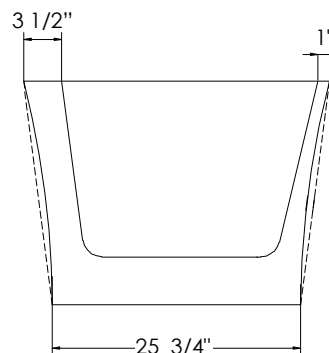

FOR INFORMATION OR
TO PLACE AN ORDER
CALL 1.800.288.7771

JETTACORP.COM

TECHNICAL SPECIFICATIONS

KERI

J814

60" x 32" x 23" OVAL SOAK

Ajustable feet
Above-the-floor rough (AFR)

All dimensions are approximate and subject to change without notice.
Please refer to the installation guide before beginning the installation.

JETTACORP.COM

INSTALLATION: Measure tub before installing.
Dimensional variance on drawings may be +/- 1/2 inch and are subject to change without notice

© 2020 Jetta Corporation. All rights reserved.
Specifications are subject to change without notice.
REV 07/2020