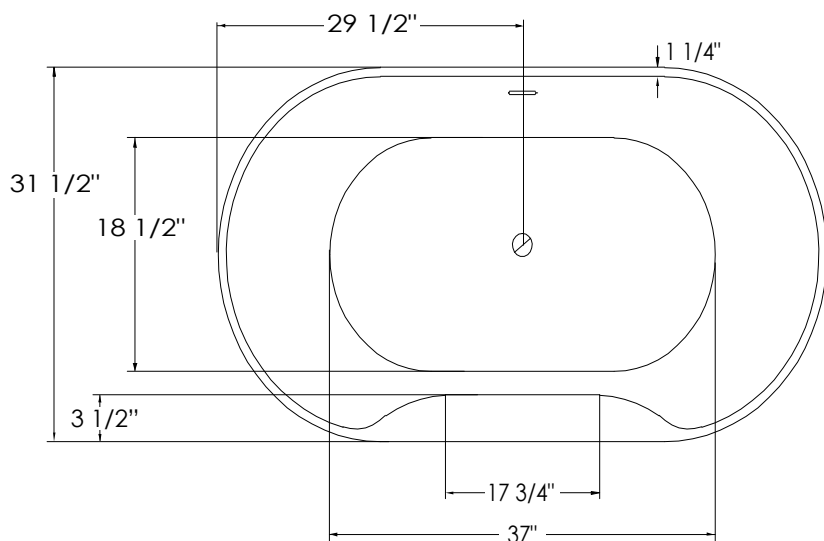

JETTA
SOAK HYDROTHERAPY

JETTASOAK

Cosmo Collection

KERI

(J814) 60" x 32" x 23"

APPROX. OPERATING GALLONS: 62

GENERAL

- High-gloss, High-impact, UV-resistant acrylic
- Suitable for deck-mounted faucets
- Adjustable leveling feet
- Contemporary Style
- Integrated linear waste & overflow
 - Polished Chrome (standard)
 - Polished White

FOR INFORMATION OR
TO PLACE AN ORDER
CALL 1.800.288.7771

JETTACORP.COM

TECHNICAL SPECIFICATIONS

KERI

J814

60" x 32" x 23" OVAL SOAK

Ajustable feet
Above-the-floor rough (AFR)

All dimensions are approximate and subject to change without notice.
Please refer to the installation guide before beginning the installation.

JETTACORP.COM

INSTALLATION: Measure tub before installing.
Dimensional variance on drawings may be +/- 1/2 inch and are subject to change without notice

© 2020 Jetta Corporation. All rights reserved.
Specifications are subject to change without notice.
REV 07/2020