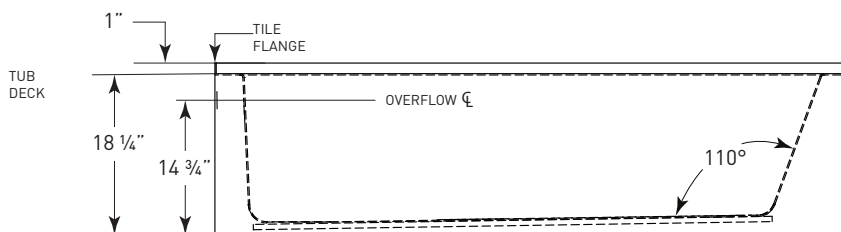

JETTA

CLASSIC SERIES

LOFT

(J-112S SKIRTED)

60" x 36" x 19"

A sleek interior and flat front skirt evoke a modern, high end feel for your secondary bath. Customize this soaker tub with a mood or LED light.

FEATURES

MODELS

Soaker

OPTIONS

- Waste and overflows
- Spa pillows
- Mood light
- LED light

COLORS

White, Biscuit

OPERATING GALLONS

70 (Approximate)

FOR INFORMATION
OR TO PLACE AN ORDER
CALL 1.800.288.7771

LOFT J-112S SKIRTED

60" x 36" x 19"

CODES/STANDARDS

Specified model meets or exceeds the requirements for the following standards: ANSI, ASME

Shipping Weight: 150 lbs.

Installation: Measure tub before building tub deck. For best results, Jetta Corporation recommends 1"-3" of mortar bedding under the tub base for maximum support. Dimensional variance on drawings may be +/- 1/2 inch and are subject to change without notice.