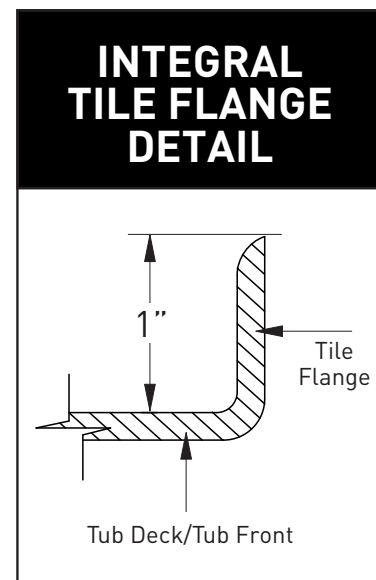

JETTA

CLASSIC SERIES

LOFT

(J-112S SKIRTED)

60" x 36" x 19"

A sleek interior and flat front skirt evoke a modern, high end feel for your secondary bath. Customize this soaker tub with a mood or LED light.

FEATURES

- Foam insulation
- Installation: Alcove
- High-gloss/high-impact, UV-resistant acrylic will not dull or fade
- Flat front integral skirt with clean lines
- Minimalist tub interior
- Molded tile flange
- Slip resistant bottom
- 1-person bathing well
- End drain

FOR INFORMATION
OR TO PLACE AN ORDER
CALL 1.800.288.7771

LOFT J-112S SKIRTED

60" x 36" x 19"

CODES/STANDARDS

Specified model meets or exceeds the requirements for the following standards: ANSI, ASME

Shipping Weight: 150 lbs.

Installation: Measure tub before building tub deck. For best results, Jetta Corporation recommends 1"-3" of mortar bedding under the tub base for maximum support. Dimensional variance on drawings may be +/- 1/2 inch and are subject to change without notice.