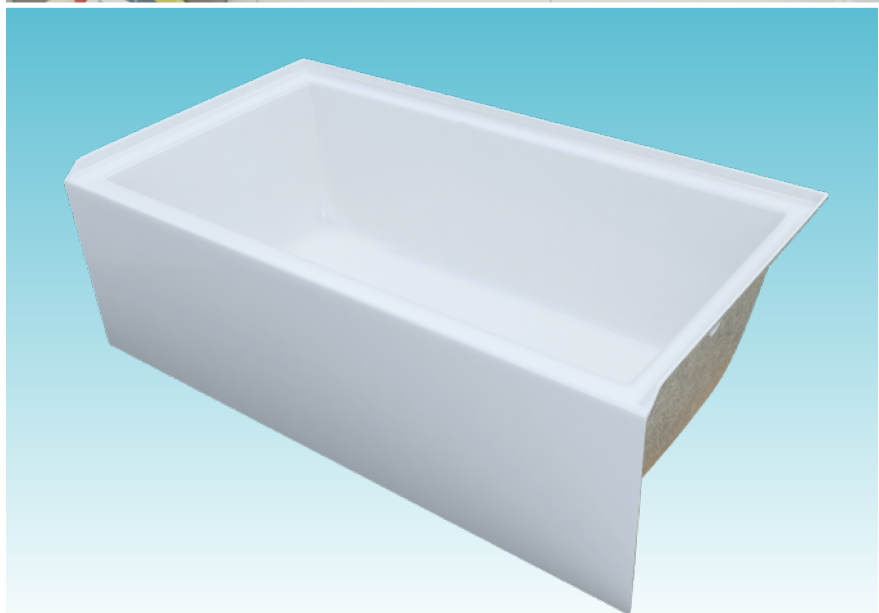

JETTA

CLASSIC SERIES

LOFT

(J-112S SKIRTED)

60" x 36" x 19"

A sleek interior and flat front skirt evoke a modern, high end feel for your secondary bath. Customize this soaker tub with a mood or LED light.

FEATURES

- Foam insulation
- Installation: Alcove
- High-gloss/high-impact, UV-resistant acrylic will not dull or fade
- Flat front integral skirt with clean lines
- Minimalist tub interior
- Molded tile flange
- Slip resistant bottom
- 1-person bathing well
- End drain

MODELS

Soaker

OPTIONS

- Waste and overflows
- Spa pillows
- Mood light
- LED light

COLORS

White, Biscuit

OPERATING GALLONS

70 (Approximate)

FOR INFORMATION
OR TO PLACE AN ORDER
CALL 1.800.288.7771

LOFT J-112S SKIRTED

60" x 36" x 19"

CODES/STANDARDS

Specified model meets or exceeds the requirements for the following standards: ANSI, ASME

Shipping Weight: 150 lbs.