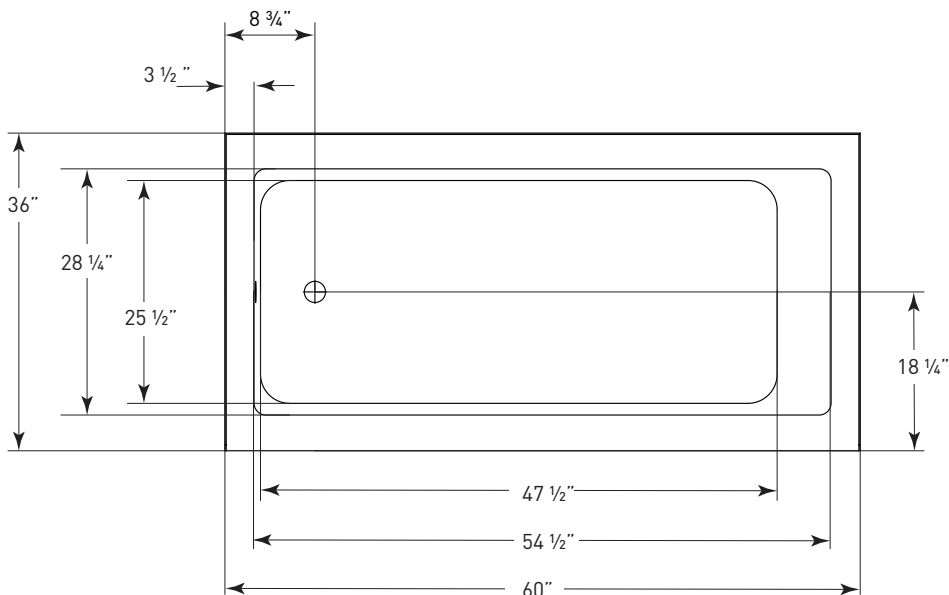

JETTA

CLASSIC SERIES

LOFT

(J-112S SKIRTED)

60" x 36" x 19"

A sleek interior and flat front skirt evoke a modern, high end feel for your secondary bath. Customize this soaker tub with a mood or LED light.

FEATURES

MODELS

Soaker

OPTIONS

- Waste and overflows
- Spa pillows
- Mood light
- LED light

COLORS

White, Biscuit

OPERATING GALLONS

70 (Approximate)

FOR INFORMATION
OR TO PLACE AN ORDER
CALL 1.800.288.7771

LOFT J-112S SKIRTED

60" x 36" x 19"

CODES/STANDARDS

Specified model meets or exceeds the requirements for the following standards: ANSI, ASME

Shipping Weight: 150 lbs.

Installation: Measure tub before building tub deck. For best results, Jetta Corporation recommends 1"-3" of mortar bedding under the tub base for maximum support. Dimensional variance on drawings may be +/- 1/2 inch and are subject to change without notice.