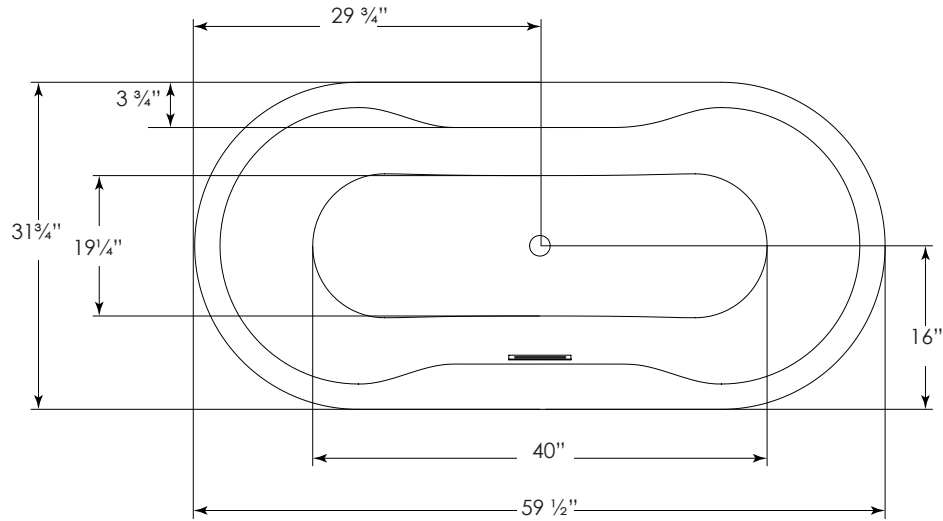

JETTA
SOAK HYDROTHERAPY

Cosmo Collection

OPHELIA

(J815M) 60" x 32" x 23"

GENERAL

- 2-piece design
- High-gloss, High-impact, UV-resistant acrylic will not dull or fade
- Leveling feet
- Integrated linear waste & overflow
 - Standard Polished Chrome
 - White available

JETTASOAK

FOR INFORMATION OR
TO PLACE AN ORDER
CALL 1.800.288.7771

JETTACORP.COM

TECHNICAL SPECIFICATIONS

OPHELIA J815M

JETTACORP.COM

INSTALLATION: Measure tub before installing.
Dimensional variance on drawings may be +/- 1/2 inch and are subject to change without notice