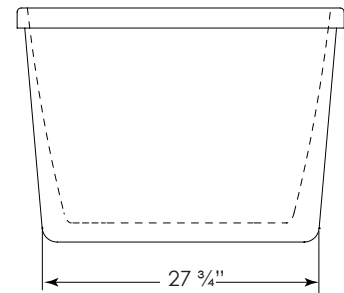

JETTASOAK

FOR INFORMATION OR
TO PLACE AN ORDER
CALL 1.800.288.7771

JETTACORP.COM

TECHNICAL SPECIFICATIONS

OPHELIA J815M

JETTACORP.COM

INSTALLATION: Measure tub before installing.
Dimensional variance on drawings may be +/- 1/2 inch and are subject to change without notice