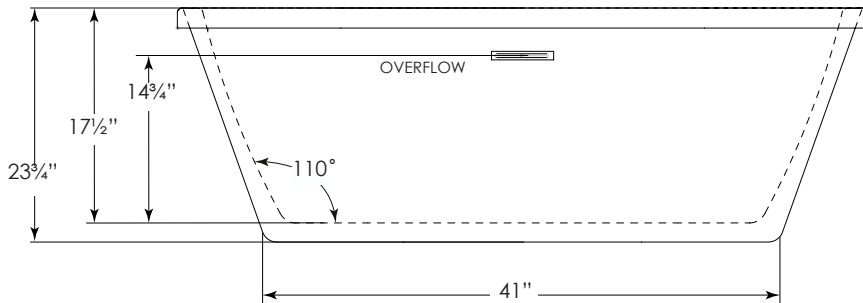

JETTASOAK

FOR INFORMATION OR
TO PLACE AN ORDER
CALL 1.800.288.7771

JETTACORP.COM

TECHNICAL SPECIFICATIONS

OPHELIA J815M

JETTACORP.COM

INSTALLATION: Measure tub before installing.
Dimensional variance on drawings may be +/- 1/2 inch and are subject to change without notice