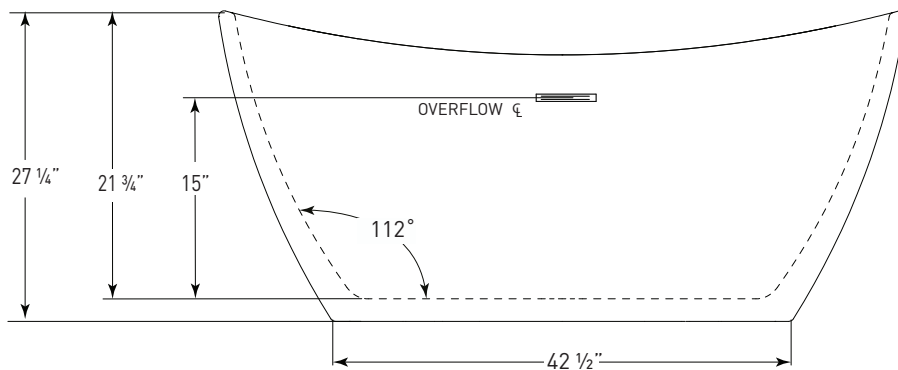

JETTA

Cosmo Collection

HALLEY

(J-85) 59" x 32" x 27"
APPROX. OPERATING GALLONS: 61

- Sleek, contemporary look
- High-gloss / high-impact acrylic
- Leveling feet
- Integrated linear waste & overflow (standard chrome)
- White available

COLORS AVAILABLE

White

COSMO ABOVE FLOOR DRAIN KIT

- Freestanding tub rough-in
- Install before tile
- Designed to be installed in a 8" to 10" joist space
- Can be installed with waterproof membrane

Sold separately.
Not required for tub install

FOR INFORMATION OR
TO PLACE AN ORDER
CALL 1.800.288.7771

JETTACORP.COM

TECHNICAL SPECIFICATIONS

HALLEY *J-85*

59" x 32" x 27" RECTANGLE SOAKER

JETTACORP.COM

INSTALLATION: Measure tub before installing.
Dimensional variance on drawings may be +/- 1/2 inch and are subject to change without notice