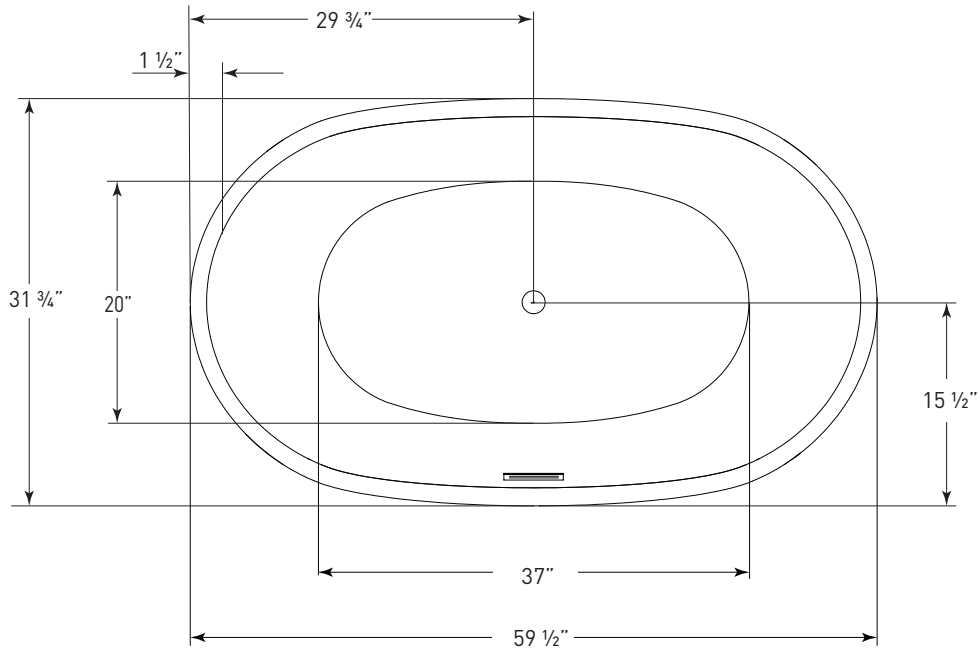

JETTA

Cosmo Collection

HALLEY

(J-85) 59" x 32" x 27"
APPROX. OPERATING GALLONS: 61

- Sleek, contemporary look
- High-gloss / high-impact acrylic
- Leveling feet
- Integrated linear waste & overflow (standard chrome)
- White available

COLORS AVAILABLE

White

COSMO ABOVE FLOOR DRAIN KIT

- Freestanding tub rough-in
- Install before tile
- Designed to be installed in a 8" to 10" joist space
- Can be installed with waterproof membrane

Sold separately.
Not required for tub install

FOR INFORMATION OR
TO PLACE AN ORDER
CALL 1.800.288.7771

JETTACORP.COM

TECHNICAL SPECIFICATIONS

HALLEY *J-85*

59" x 32" x 27" RECTANGLE SOAKER

JETTACORP.COM

INSTALLATION: Measure tub before installing.
Dimensional variance on drawings may be +/- 1/2 inch and are subject to change without notice