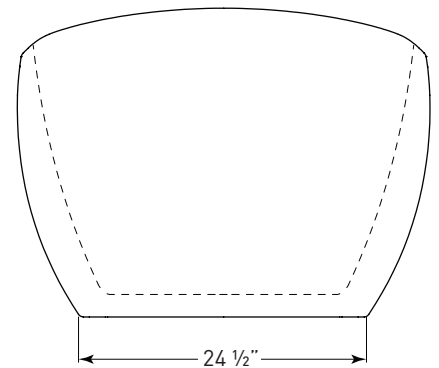

JETTA

Cosmo Collection

HALLEY

(J-85) 59" x 32" x 27"
APPROX. OPERATING GALLONS: 61

- Sleek, contemporary look
- High-gloss / high-impact acrylic
- Leveling feet
- Integrated linear waste & overflow (standard chrome)
- White available

COLORS AVAILABLE

White

COSMO ABOVE FLOOR DRAIN KIT

- Freestanding tub rough-in
- Install before tile
- Designed to be installed in a 8" to 10" joist space
- Can be installed with waterproof membrane

Sold separately.
Not required for tub install

FOR INFORMATION OR
TO PLACE AN ORDER
CALL 1.800.288.7771

JETTACORP.COM

TECHNICAL SPECIFICATIONS

HALLEY *J-85*

59" x 32" x 27" RECTANGLE SOAKER

JETTACORP.COM

INSTALLATION: Measure tub before installing.
Dimensional variance on drawings may be +/- 1/2 inch and are subject to change without notice