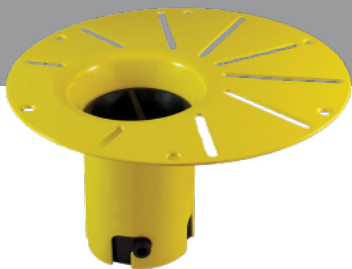

JETTA

Cosmo Collection

HALLEY

(J-85) 59" x 32" x 27"
APPROX. OPERATING GALLONS: 61

- Sleek, contemporary look
- High-gloss / high-impact acrylic
- Leveling feet
- Integrated linear waste & overflow (standard chrome)
- White available

COLORS AVAILABLE

White

COSMO ABOVE FLOOR DRAIN KIT

- Freestanding tub rough-in
- Install before tile
- Designed to be installed in a 8" to 10" joist space
- Can be installed with waterproof membrane

Sold separately.
Not required for tub install

FOR INFORMATION OR
TO PLACE AN ORDER
CALL 1.800.288.7771

JETTACORP.COM

TECHNICAL SPECIFICATIONS

HALLEY *J-85*

59" x 32" x 27" RECTANGLE SOAKER

JETTACORP.COM

INSTALLATION: Measure tub before installing.
Dimensional variance on drawings may be +/- 1/2 inch and are subject to change without notice