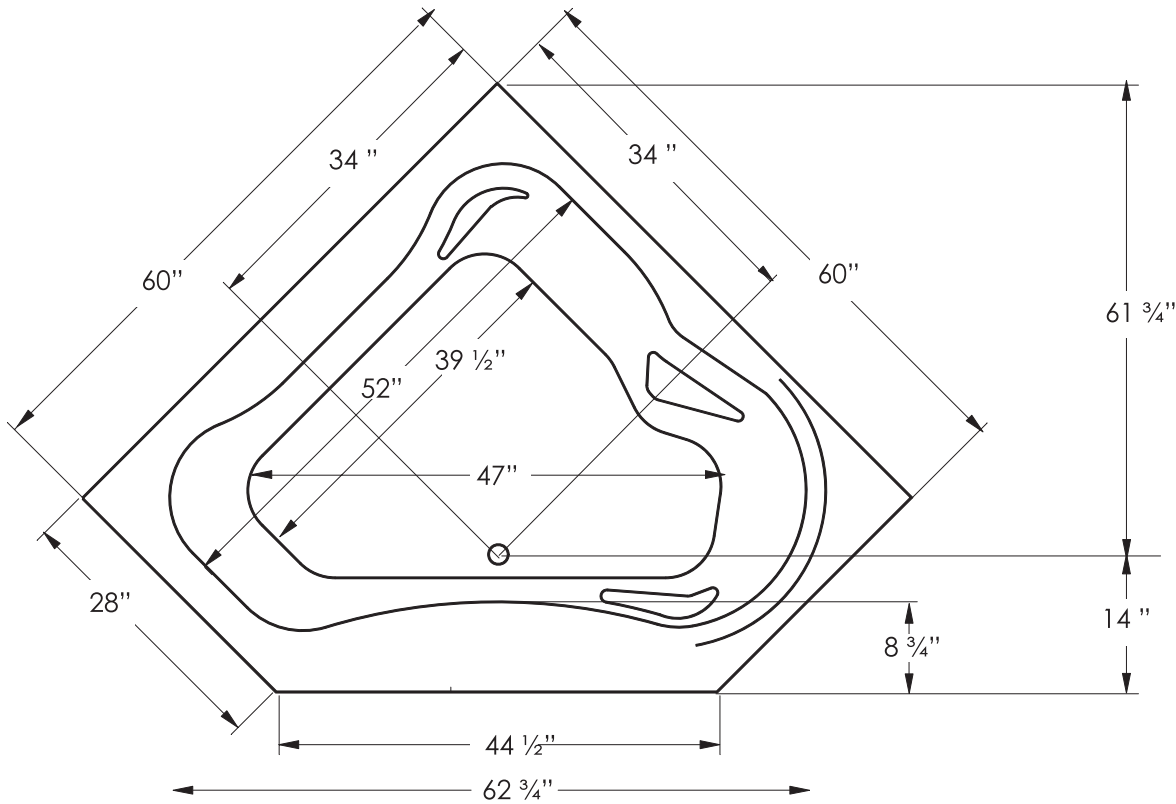

CHATEAU

(E22)

60" x 60" x 26" CENTER DRAIN

*Sleek curves, dual backrests,
and a modern drop-in silhouette.*

FEATURES

- High-gloss/high-impact, UV-resistant acrylic will not dull or fade
- Installation: Drop-in
- Minimalist tub profile with a self leveling rim
- 2 person bathing well
- Lumbar support and sculpted armrests

FOR INFORMATION
OR TO PLACE AN ORDER
CALL 1.800.288.7771

JETTACORP.COM

JETTA
SOAK

E22

Advantage Collection

CHATEAU

JETTA SOAK HYDROTHERAPY | 60" x 60" x 26" | CENTER DRAIN

ELECTRICAL SPECIFICATIONS*

Required Electrical Service
110/115 Volts | 15 amp GFI

CODES/STANDARDS APPLICABLE

Specific model meets or exceeds the requirements for the following standards: ANSI, ASME

DROP-IN CUT OUT DIMENSIONS

Subtract 1" from length and width dimensions
Actual cut out dimension 59" x 59"