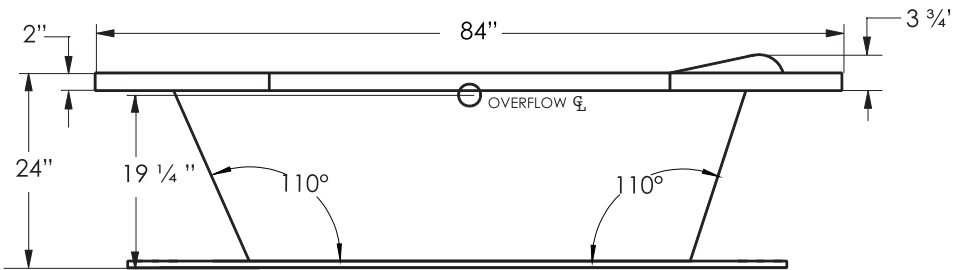

CHATEAU

(E22)

60" x 60" x 26" CENTER DRAIN

*Sleek curves, dual backrests,
and a modern drop-in silhouette.*

FEATURES

- High-gloss/high-impact, UV-resistant acrylic will not dull or fade
- Installation: Drop-in
- Minimalist tub profile with a self leveling rim
- 2 person bathing well
- Lumbar support and sculpted armrests

FOR INFORMATION
OR TO PLACE AN ORDER
CALL 1.800.288.7771

JETTACORP.COM

JETTA
SOAK

E22

Advantage Collection

CHATEAU

JETTA SOAK HYDROTHERAPY | 60" x 60" x 26" | CENTER DRAIN

ELECTRICAL SPECIFICATIONS*