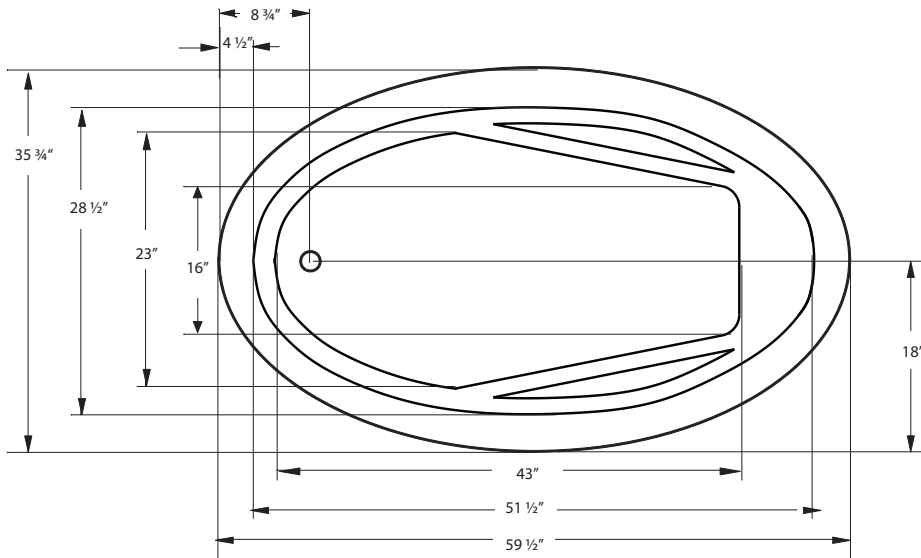

JETTAWARM begins.

JettaWarm is a surface heating system secured beneath the acrylic in a blanket of insulation to provide gentle warmth on the back rest of your tub before your bath begins.

Activates in minutes, bathers can relax from the moment they enter the tub. Soaker tubs have full backrest coverage, while a whirlpool or combo has a system designed to wrap around the hydrotherapy features and warm the acrylic where you need it.

J-35 *Classic Collection* ST. AUGUSTINE

JETTA SOAK HYDROTHERAPY | 60" X 36" X 22" | END DRAIN

ELECTRICAL SPECIFICATIONS*

Required Electrical Service
110/115 Volts | 15 amp GFI

CODES/STANDARDS APPLICABLE

Specific model meets or exceeds the requirements for the following standards: ANSI, ASME

DROP-IN CUT OUT DIMENSIONS

Template provided with tub or upon request.

SHIPPING WEIGHT 125 lbs

*Required only if optional mood or LED light is specified

INSTALLATION: MEASURE TUB BEFORE BUILDING TUB DECK.