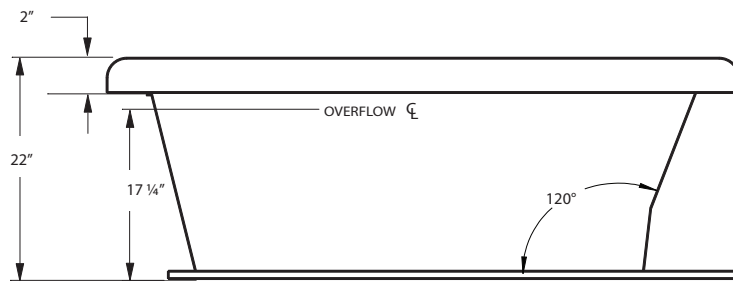

JETTAWARM begins.

JettaWarm is a surface heating system secured beneath the acrylic in a blanket of insulation to provide gentle warmth on the back rest of your tub before your bath begins.

Activates in minutes, bathers can relax from the moment they enter the tub. Soaker tubs have full backrest coverage, while a whirlpool or combo has a system designed to wrap around the hydrotherapy features and warm the acrylic where you need it.

J-35 *Classic Collection* ST. AUGUSTINE

JETTA SOAK HYDROTHERAPY | 60" X 36" X 22" | END DRAIN

ELECTRICAL SPECIFICATIONS*

Required Electrical Service
110/115 Volts | 15 amp GFI

CODES/STANDARDS APPLICABLE

Specific model meets or exceeds the requirements for the following standards: ANSI, ASME

DROP-IN CUT OUT DIMENSIONS

Template provided with tub or upon request.

SHIPPING WEIGHT 125 lbs

*Required only if optional mood or LED light is specified

INSTALLATION: MEASURE TUB BEFORE BUILDING TUB DECK.