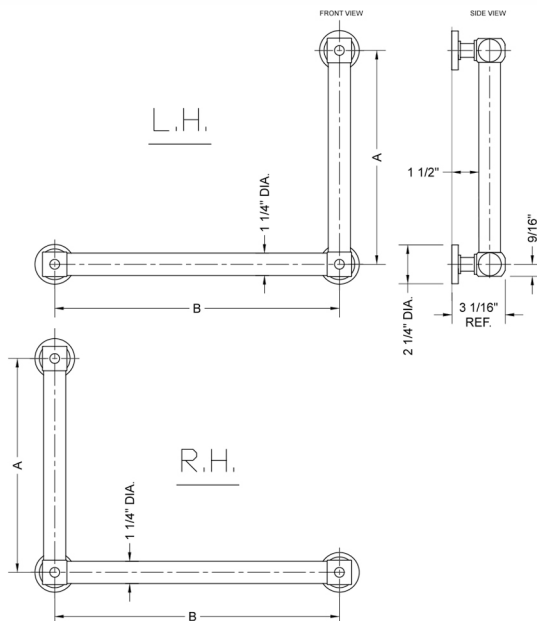

G70 16H x 24W 90° Left Hand Grab Bar

Model #: **G70-16H-24W-LH-**

FEATURES:

- ADA compliant when properly installed
- All brass construction, fully polished & plated
- All grab bars can be custom sized. Contact JACLO for pricing & availability
- Optional handshower sliders and toilet paper/wash cloth holders can be added only upon initial order
- Grab bars over 32" REQUIRE a middle post

SPECIFICATION DRAWING:

BRASS LUXURY GRAB BAR			
PART #	DESCRIPTION	A H	B W
G70-12H-12W	CENTER TO CENTER	12"	12"
G70-12H-16W	CENTER TO CENTER	12"	16"
G70-12H-24W	CENTER TO CENTER	12"	24"
G70-12H-32W	CENTER TO CENTER	12"	32"
G70-16H-12W	CENTER TO CENTER	16"	12"
G70-16H-16W	CENTER TO CENTER	16"	16"
G70-16H-24W	CENTER TO CENTER	16"	24"
G70-16H-32W	CENTER TO CENTER	16"	32"
G70-24H-12W	CENTER TO CENTER	24"	12"
G70-24H-16W	CENTER TO CENTER	24"	16"
G70-24H-24W	CENTER TO CENTER	24"	24"
G70-24H-32W	CENTER TO CENTER	24"	32"
G70-32H-12W	CENTER TO CENTER	32"	12"
G70-32H-16W	CENTER TO CENTER	32"	16"
G70-32H-24W	CENTER TO CENTER	32"	24"
G70-32H-32W	CENTER TO CENTER	32"	32"