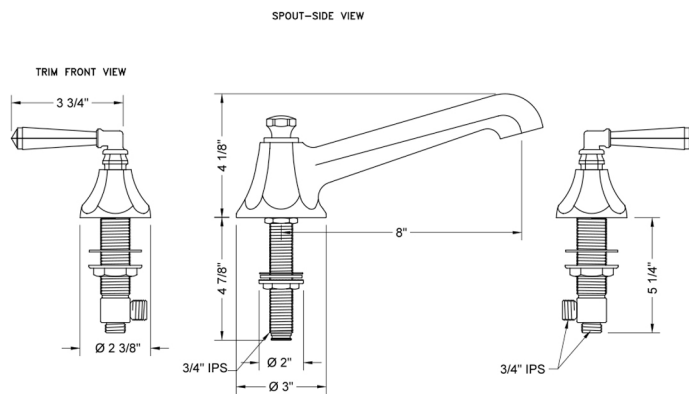

SPECIFICATION DRAWING: