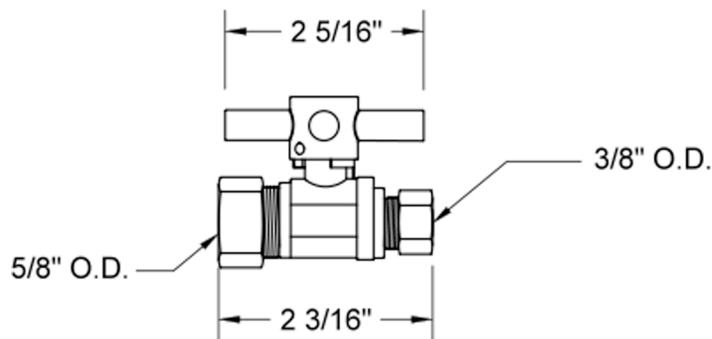

# Quarter Turn Straight Pattern 5/8" O.D. Compression (Fits 1/2" Copper) x 3/8" O.D. Supply Valve with Contempo Cross Handle

**Model #: 622-4-**

## FEATURES:

- Straight pattern 5/8" O.D. compression fit x 3/8" O.D. quarter turn ball valve
- 5/8" O.D. compression inlet x 3/8" O.D. outlet
- 5/8" O.D. compression fits 1/2" copper tubing
- All brass body and stem

## SPECIFICATION DRAWING: