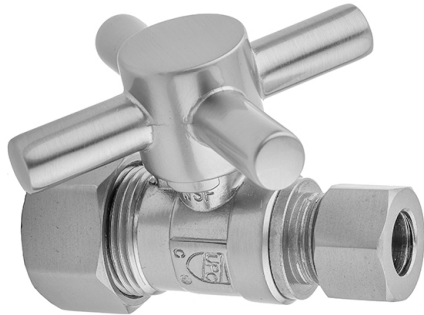

# Quarter Turn Straight Pattern 5/8" O.D. Compression (Fits 1/2" Copper) x 3/8" O.D. Supply Valve with Contempo Cross Handle

**Model #: 622-4-**

## FEATURES:

- Straight pattern 5/8" O.D. compression fit x 3/8" O.D. quarter turn ball valve
- 5/8" O.D. compression inlet x 3/8" O.D. outlet
- 5/8" O.D. compression fits 1/2" copper tubing
- All brass body and stem