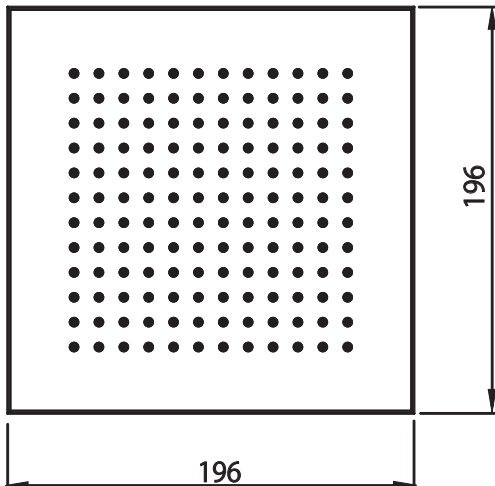

HS1001A | 8" Brass Shower Head

SPECIFICATIONS:

- Solid Brass Shower Head
- Scrub rubber nozzles to easily clean water sediment
- 1.8 GPM Flow Rate

Legislation Compliance

ZeroDrip Technology

Technical Diagram

MATCHING SHOWER ARMS:

1) HS1011SA (16" Wall Mount Shower Arm)

2) HS1001SA (12" Wall Mount Shower Arm)

3) 160.6CSA (6" Ceiling Mount Shower Arm)