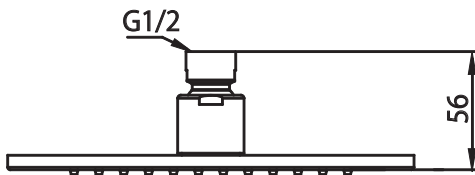

HS1001A | 8" Brass Shower Head

SPECIFICATIONS:

- Solid Brass Shower Head
- Scrub rubber nozzles to easily clean water sediment
- 1.8 GPM Flow Rate

Legislation Compliance

ZeroDrip Technology

Technical Diagram

MATCHING SHOWER ARMS:

1) HS1011SA (16" Wall Mount Shower Arm)

2) HS1001SA (12" Wall Mount Shower Arm)

3) 160.6CSA (6" Ceiling Mount Shower Arm)