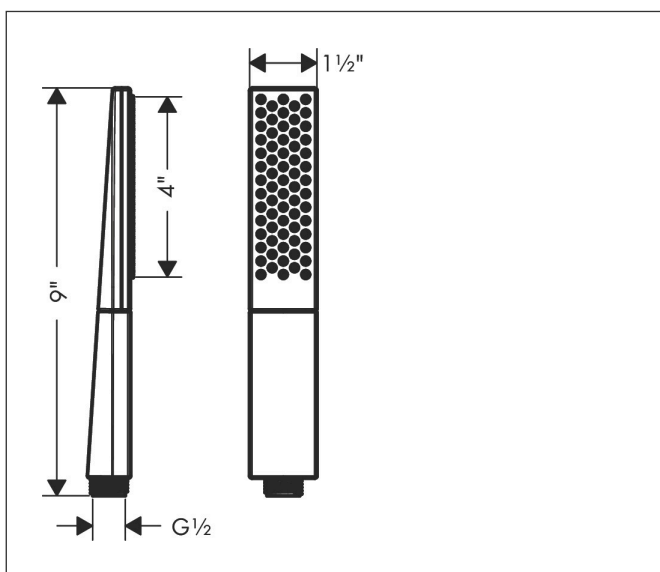

Brand hansgrohe
Art. Name **Pulsify E** Baton Handshower 100 1-Jet, 2.5 GPM
Art. Nr. 24322001
Surface chrome
Pos. 1

Product Picture

Features

- Spray modes: PowderRain
- Flow: 2.5 GPM (9.5 L/Min)

Drawing

Technology

Spray Types