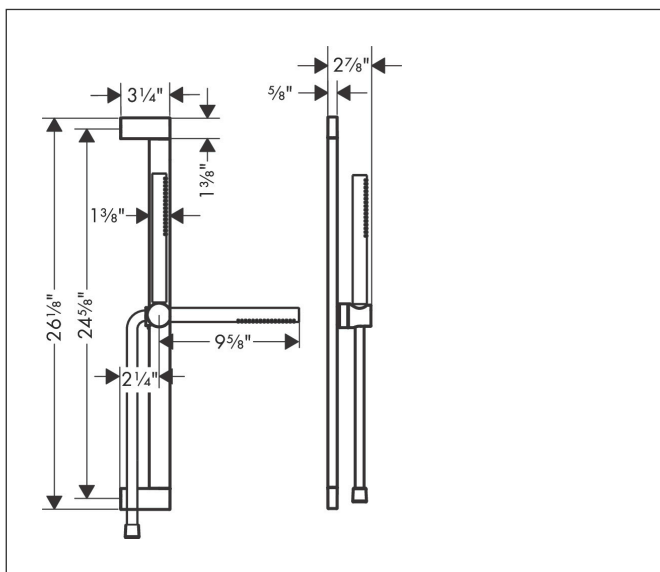

Brand hansgrohe
 Art. Name **Pulsify S** Wallbar Set 100 1-Jet 24", 2.5 GPM
 Art. Nr. 24372671
 Surface matte black
 Pos. 1

Product Picture

Features

- Consists of: Baton handshower, Wallbar, Handshower hose, Slider
- Spray modes: PowderRain
- Flow: 2.5 GPM (9.5 L/Min)
- Pivot connector prevents hose from tangling
- Wall mounted: Fastens with screws

Drawing

Technology

Spray Types