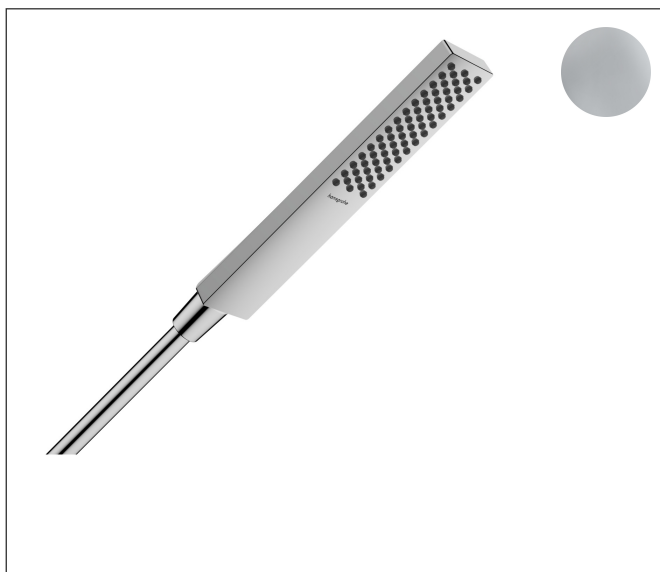

Brand hansgrohe
Art. Name **Pulsify E** Baton Handshower 100 1-Jet, 1.75 GPM
Art. Nr. 24321001
Surface chrome
Pos. 1

Product Picture

Features

- Spray modes: PowderRain
- Flow: 1.75 GPM (6.6 L/Min)

Drawing

Technology

Spray Types