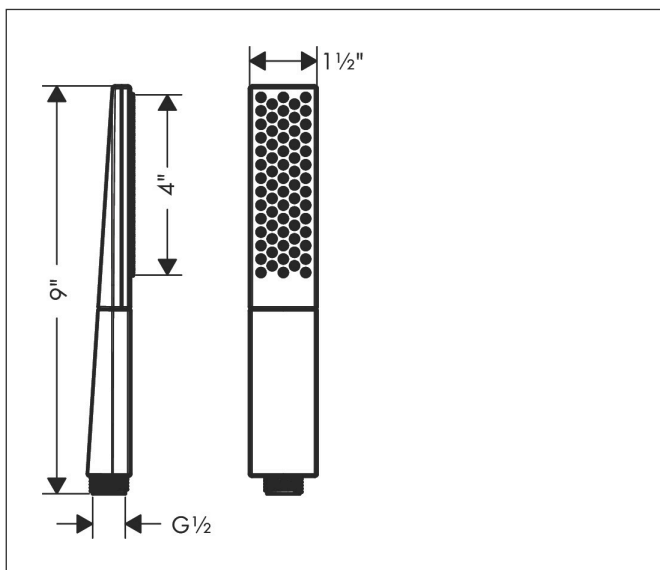

Brand hansgrohe
Art. Name **Pulsify E** Baton Handshower 100 1-Jet, 1.75 GPM
Art. Nr. 24321001
Surface chrome
Pos. 1

Product Picture

Features

- Spray modes: PowderRain
- Flow: 1.75 GPM (6.6 L/Min)

Drawing