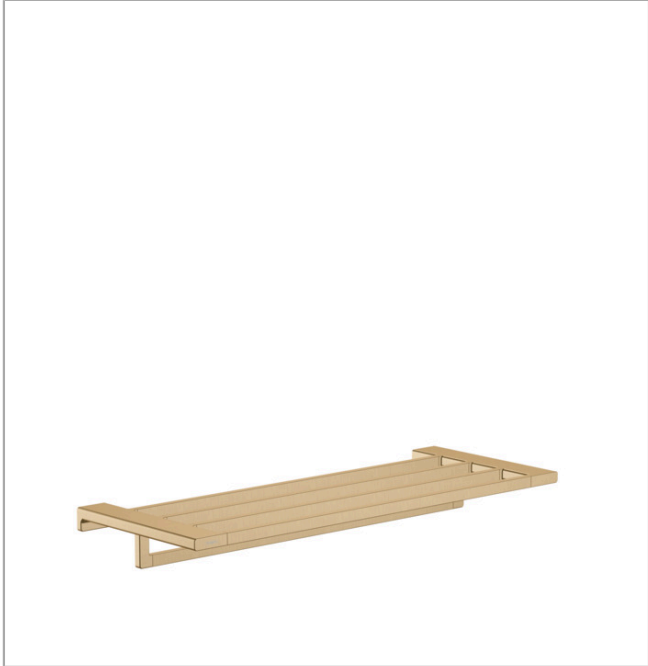

**AddStoris**

Finishes : **brushed bronze** Part no. : **41751140**

**Description**

**Features**

- Wall-mounted
- towel rack, Mounting Material, Assembly instructions

**Product image**

**Scale drawing**