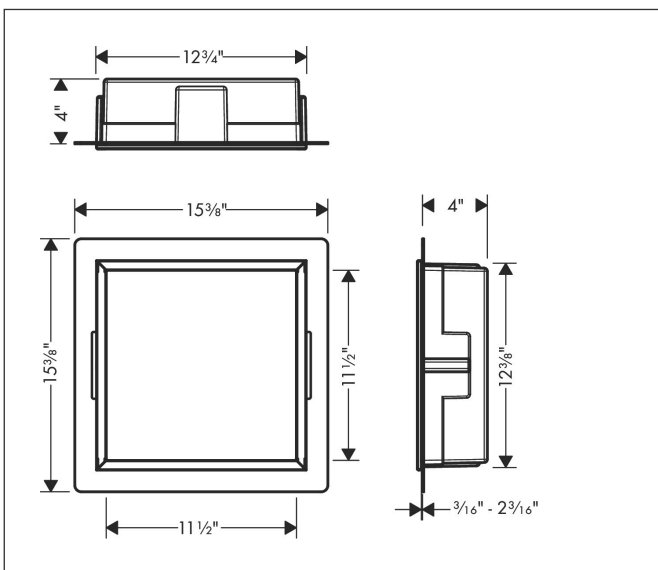

Brand hansgrohe
 Art. Name **XtraStoris Original** Wall niche with frame 12"x 12"x 4"
 Art. Nr. 56061700
 Surface matte white
 Pos. 1

Product Picture

Features

- Consists of: wall niche with frame, sealing set
- Installation depth: 100 mm
- Where to use: new construction, renovation
- Easy to clean surface
- Suitable for use in wet areas
- Wall type: drywall construction, solid wall construction
- Material sealing set: Polystyrene (PS)
- Material wall niche: Stainless Steel 304 (1.4301)
- Surface of the wall niche powder-coated stainless steel
- Dimensions wall niche: 300 x 300 x 100 mm (HxWxD)
- Required dimensions for sealing set: 313 x 325 x 100 mm (HxWxD)

Drawing

Technology