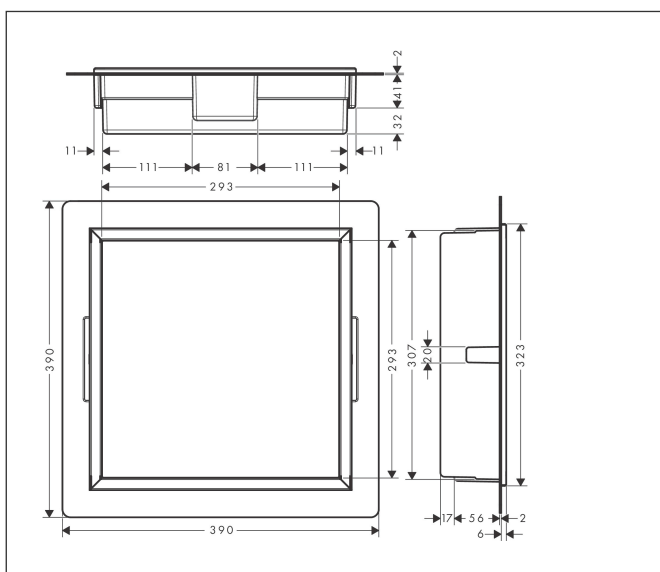

Brand	hansgrohe
Art. Name	XtraStoris Original Wall Niche with Frame 12"x 12"x 5.5"
Art. Nr.	56093670
Surface	Matte Black
Pos.	1

Product Picture

Features

- Consists of: wall niche with frame, sealing set, installation set
- Where to use: new construction, renovation
- Easy to clean surface
- Suitable for use in wet areas
- Wall type: solid wall construction, drywall construction
- Material sealing set: Polystyrene (PS)
- Material wall niche: Stainless Steel 304 (1.4301)
- Dimensions wall niche: 300 x 300 x 70 mm (HxWxD)

Drawing

Technology