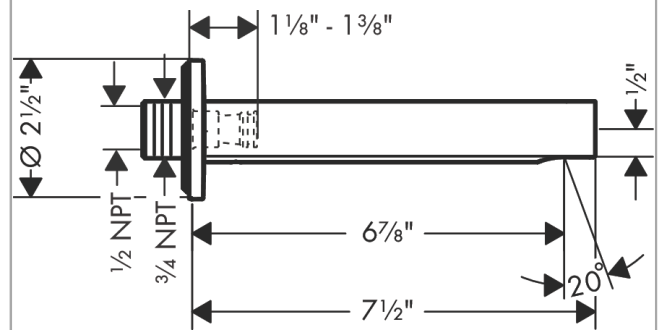

**Finoris**  
**Tub Spout**  
 Finishes : **matte white** Part no. : **76410701**

**Description**

**Features**

- Includes: Tub spout, Escutcheon, Assembly instructions

**Item details**

List Price \$ 462.00

**Technology**

**Design awards**

reddot winner 2021

**Compliance**

**Product image**

**Scale drawing**

**Finoris**  
**Tub Spout**  
 Finishes : **matte white**    Part no. : **76410701**

Exploded drawing

Year of production: >11/21

**Finoris**

**Tub Spout**

Finishes : **matte white**    Part no. : **76410701**

**Spare parts list**

Year of production: >11/21

<b>Pos.</b>	<b>Description</b>	<b>Part no.</b>	<b>Price</b>	<b>PU</b>
1	connecting thread	95658001	-	1
2	O-ring 13x2	98128000	-	1
3	escutcheon Ø 65 mm	92754700	-	1
4	seal	97530000	-	1
5	hollow set screw M5x8	92851000	-	1
6	aerator M24x1 (38 l/min)	93965000	-	1