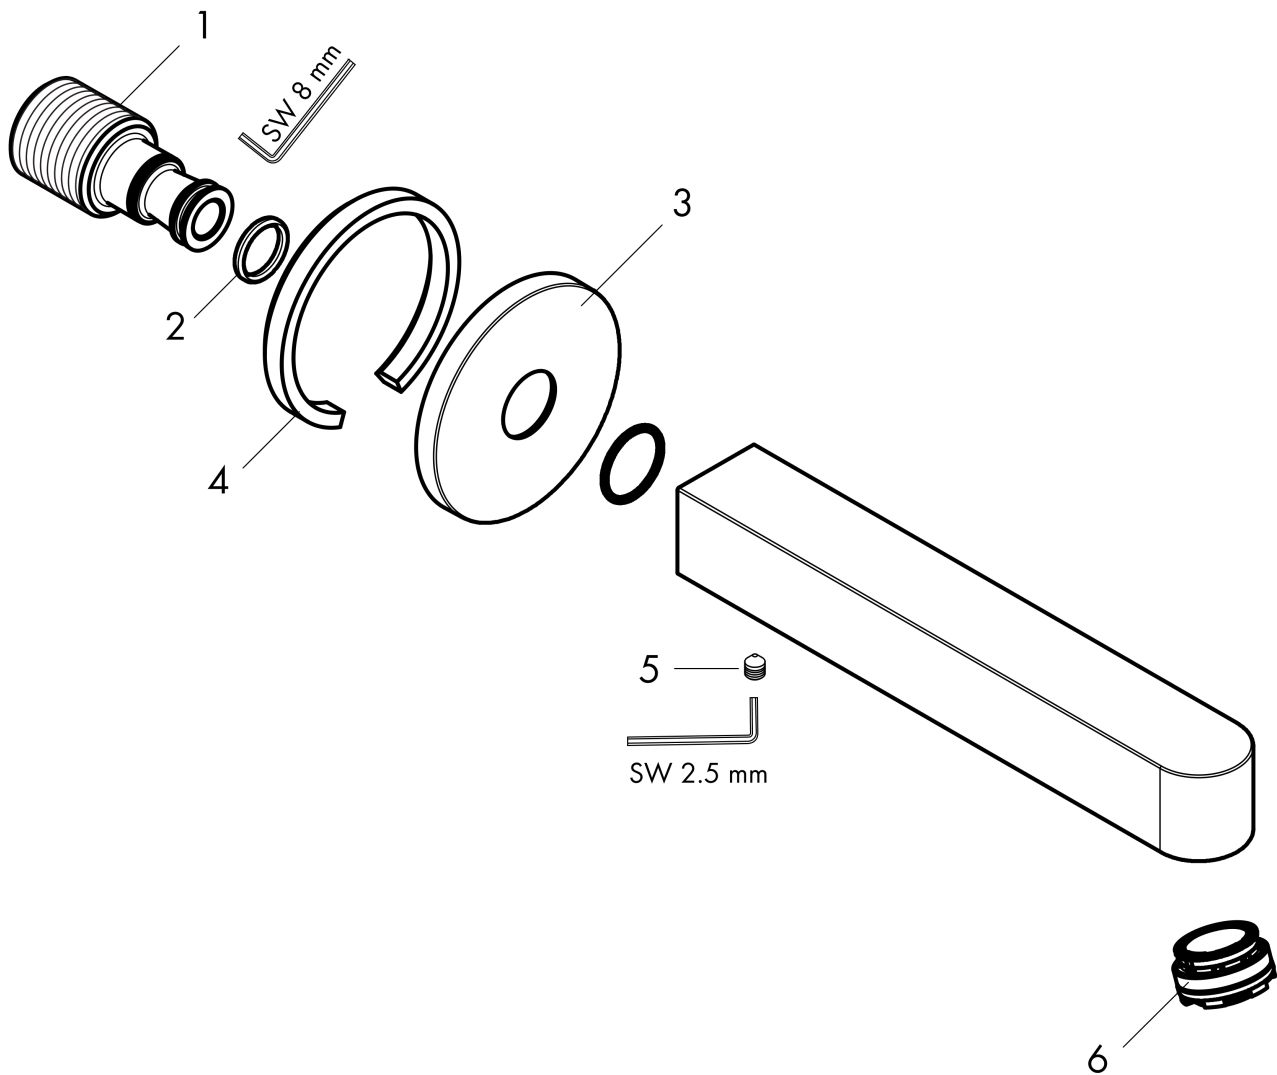

**Finoris**  
**Tub Spout**  
 Finishes : **matte white** Part no. : **76410701**

**Description**

**Features**

- Includes: Tub spout, Escutcheon, Assembly instructions

**Item details**

List Price \$ 462.00

**Technology**

**Design awards**

reddot winner 2021

**Compliance**

**Product image**

**Scale drawing**

**Finoris**  
**Tub Spout**  
 Finishes : **matte white**    Part no. : **76410701**

Exploded drawing

Year of production: >11/21

**Finoris**

**Tub Spout**

Finishes : **matte white**    Part no. : **76410701**

**Spare parts list**

Year of production: >11/21

<b>Pos.</b>	<b>Description</b>	<b>Part no.</b>	<b>Price</b>	<b>PU</b>
1	connecting thread	95658001	-	1
2	O-ring 13x2	98128000	-	1
3	escutcheon Ø 65 mm	92754700	-	1
4	seal	97530000	-	1
5	hollow set screw M5x8	92851000	-	1
6	aerator M24x1 (38 l/min)	93965000	-	1