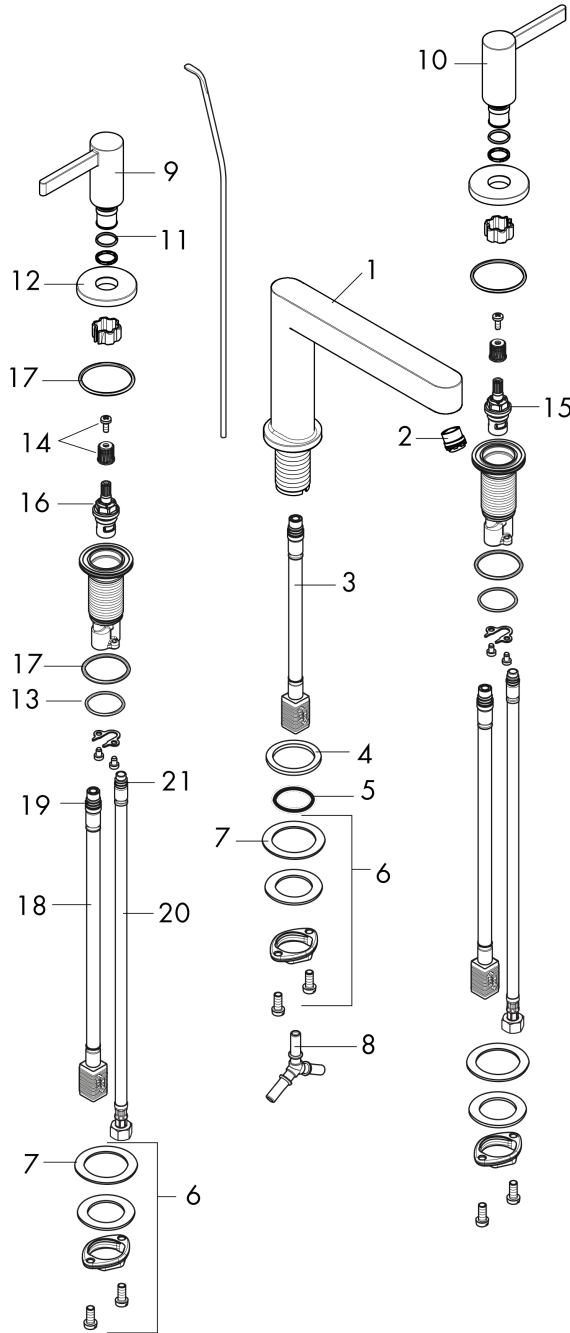

Finoris
Widespread Faucet 160 with Pop-Up Drain, 1.2 GPM
 Finishes : **matte white** Part no. : **76034701**

Exploded drawing

Year of production: >11/21

Finoris

Widespread Faucet 160 with Pop-Up Drain, 1.2 GPM

Finishes : **matte white** Part no. : **76034701**

Spare parts list

Year of production: >11/21

Pos.	Description	Part no.	Price	PU
1	spout cpl.	93972700	-	1
2	spray former	93973000	-	1
3	null	92913000	-	1
4	flat seal	98749000	-	1
5	O-ring 26x4	92191000	-	1
6	null	92909000	-	1
7	lever collar	97548000	-	1
8	hose connection angel	92905000	-	1
9	handle for hot water	93969700	-	1
10	handle for cold water	93970700	-	1
11	O-Ring 14x1,5	98201000	-	1
12	escutcheon for handle	92956700	-	1
13	O-ring 26x2,5	98216000	-	1
14	handle fixing set	98932000	-	1
15	shut off unit right closing	98817000	-	1
16	shut off unit left closing	95366000	-	1
17	null	92907000	-	1
18	null	92914000	-	1
19	O-ring 8x1,75	97827000	-	1
20	connection hose 18½" M8x0,75 3/8"	96321001	-	1
21	O-ring 7x1,5	98422000	-	1