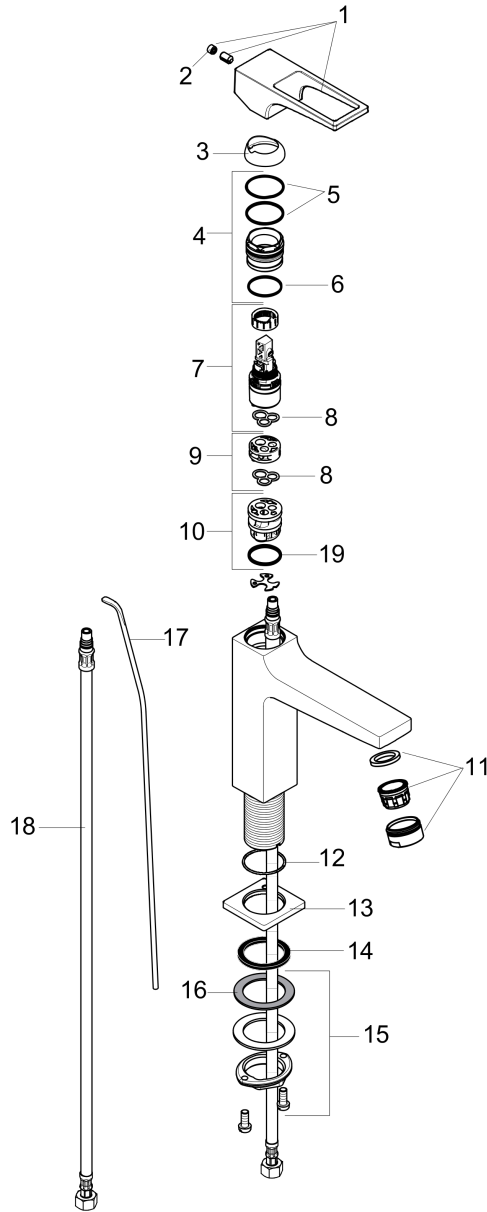

Metropol
Single-Hole Faucet 110 with Loop Handle and Pop-Up Drain, 0.5 GPM
 Finishes : **chrome** Part no. : **74524001**

Description

Features

- Spray modes: Aerated spray
- Flow: 0.5 GPM (1.9 L/Min)
- Ceramic cartridge
- Includes pop-up drain

Item details

List Price \$ 412.00

Technology

Compliance

Product image

Scale drawing

Metropol
Single-Hole Faucet 110 with Loop Handle and Pop-Up Drain, 0.5 GPM
Finishes : **chrome** Part no. : **74524001**

Exploded drawing

Year of production: >10/19

Metropol

Single-Hole Faucet 110 with Loop Handle and Pop-Up Drain, 0.5 GPM

Finishes : **chrome** Part no. : **74524001**

Spare parts list

Year of production: >10/19

Pos.	Description	Part no.	Price	PU
1	handle	93009000	-	1
2	screw cover	95704000	-	1
3	flange	92625000	-	1
4	nut	92689000	-	1
5	O-ring 27x1,5	92527000	-	1
6	O-ring 25x1,5	98146000	-	1
7	cartridge, assy	95973001	-	1
8	seal	98865000	-	1
9	adapter for cartridge	92628000	-	1
10	adapter for cartridge	98866000	-	1
11	aerator M24x1 (1,9 l/min)	92300000	-	1
12	O-ring 32x1,5	92936000	-	1
13	escutcheon	93048000	-	1
14	flat seal	98749000	-	1
15	fixing set (Ø 32)	13961000	-	1
16	lever collar	97548000	-	1
17	pull rod	96657000	-	1
18	connection hose 23½" M8x0,75 3/8"	98600001	-	1
19	O-ring 23x2	98398000	-	1
a	pop up waste	88509000	-	1
b	O-ring 7x1,5	98422000	-	1
c	hollow set screw M6x10 DIN 916	96029000	-	1