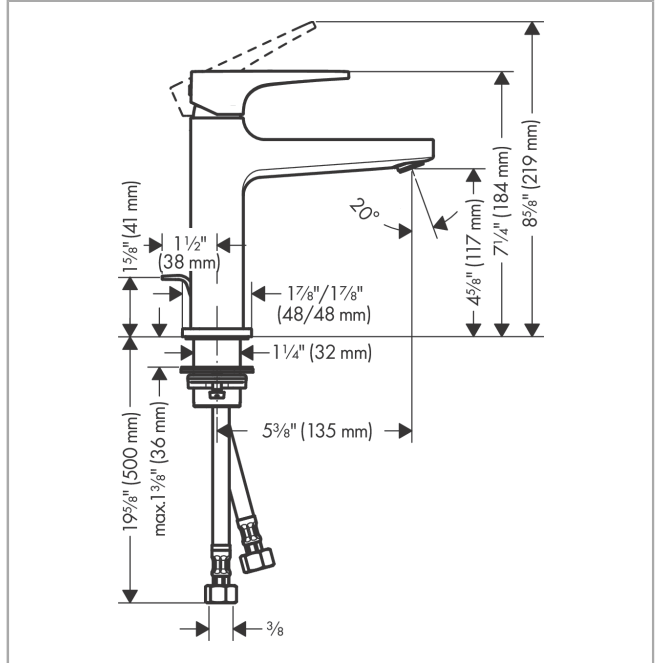

Metropol
Single-Hole Faucet 110 with Loop Handle and Pop-Up Drain, 0.5 GPM
 Finishes : **chrome** Part no. : **74524001**

Description

Features

- Spray modes: Aerated spray
- Flow: 0.5 GPM (1.9 L/Min)
- Ceramic cartridge
- Includes pop-up drain

Item details

List Price \$ 412.00

Technology

Compliance

Product image

Scale drawing

Metropol
Single-Hole Faucet 110 with Loop Handle and Pop-Up Drain, 0.5 GPM
Finishes : **chrome** Part no. : **74524001**

Exploded drawing

Year of production: >10/19

Metropol

Single-Hole Faucet 110 with Loop Handle and Pop-Up Drain, 0.5 GPM

Finishes : **chrome** Part no. : **74524001**

Spare parts list

Year of production: >10/19

Pos.	Description	Part no.	Price	PU
1	handle	93009000	-	1
2	screw cover	95704000	-	1
3	flange	92625000	-	1
4	nut	92689000	-	1
5	O-ring 27x1,5	92527000	-	1
6	O-ring 25x1,5	98146000	-	1
7	cartridge, assy	95973001	-	1
8	seal	98865000	-	1
9	adapter for cartridge	92628000	-	1
10	adapter for cartridge	98866000	-	1
11	aerator M24x1 (1,9 l/min)	92300000	-	1
12	O-ring 32x1,5	92936000	-	1
13	escutcheon	93048000	-	1
14	flat seal	98749000	-	1
15	fixing set (Ø 32)	13961000	-	1
16	lever collar	97548000	-	1
17	pull rod	96657000	-	1
18	connection hose 23½" M8x0,75 3/8"	98600001	-	1
19	O-ring 23x2	98398000	-	1
a	pop up waste	88509000	-	1
b	O-ring 7x1,5	98422000	-	1
c	hollow set screw M6x10 DIN 916	96029000	-	1