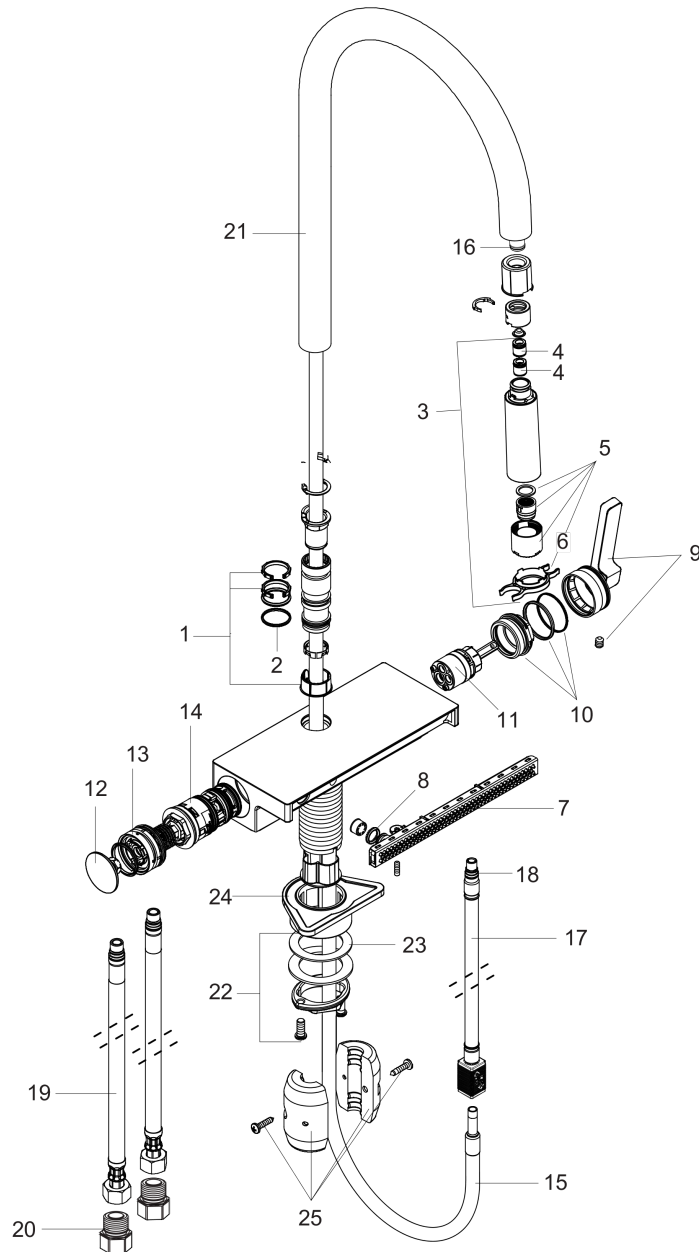

#### Features

- Swivel range adjustable in 3 steps: 60°, 110° or 150°
- Laminar spray, needle spray, SatinFlow
- Change between SatinFlow and pull-out sprayer at the touch of a button
- Toggle spray diverter
- MagFit magnetic sprayhead docking
- Single-hole installation, recommendation: the middle of tap hole drilling should be max. 45 mm from the back side of of the bowl
- Flow: 1.75 GPM (6.6 L/Min)
- Ceramic cartridge
- 3/8" connections
- Integrated double backflow prevention
- 1 3/8" Mounting hole required, recommendation: the middle of tap hole drilling should be max. 45 mm from the back side of of the bowl

### Product image

### Scale drawing

**Aquno Select**  
**HighArc Kitchen Faucet, 3-Spray Pull-Down, 1.75 GPM**  
Finishes : **matte black**    Part no. : **73837671**

Exploded drawing

Year of production: >04/20

### Spare parts list

Year of production: >04/20

Pos.	Description	Part no.	Price	PU
1	set of lever collars	98365000	-	1
2	O-ring 19x2	98426000	-	1
3	handspray	93778671	-	1
4	non return valve DW 10	96456000	-	1
5	spray former	93342001	-	1
6	service tool	95910000	-	1
7	spray head cpl.	93781670	-	1
8	O-ring 10x2	98170000	-	1
9	handle	93776670	-	1
10	nut	92926000	-	1
11	cartridge, assy	93183000	-	1
12	cover	93777670	-	1
13	spring with sleeve	93782000	-	1
14	selector assy	93558000	-	1
15	hose	93745000	-	1
16	O-ring 8x2	98112000	-	1
17	null	92914000	-	1
18	O-ring 8x1,75	97827000	-	1
19	connection hose 900 mm M10x1 G3/8	93780000	-	1
20	adapter for connection hose	88802000	-	1
21	spout cpl.	93779670	-	1
22	fixing set (Ø 34)	95049000	-	1
23	lever collar	97548000	-	1
24	support	97523000	-	1
25	weight	92500000	-	1