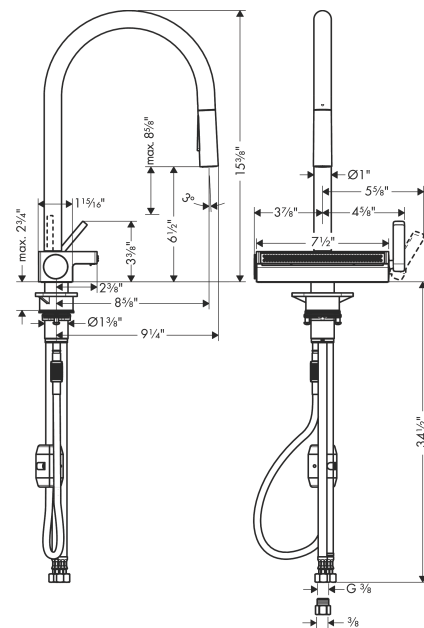

#### Features

- Swivel range adjustable in 3 steps: 60°, 110° or 150°
- Laminar spray, needle spray, SatinFlow
- Change between SatinFlow and pull-out sprayer at the touch of a button
- Toggle spray diverter
- MagFit magnetic sprayhead docking
- Single-hole installation, recommendation: the middle of tap hole drilling should be max. 45 mm from the back side of of the bowl
- Flow: 1.75 GPM (6.6 L/Min)
- Ceramic cartridge
- 3/8" connections
- Integrated double backflow prevention
- 1 3/8" Mounting hole required, recommendation: the middle of tap hole drilling should be max. 45 mm from the back side of of the bowl

### Technology

### Scale drawing

**Aquno Select**  
**HighArc Kitchen Faucet, 3-Spray Pull-Down, 1.75 GPM**  
Finishes : **matte black**    Part no. : **73837671**

Exploded drawing

Year of production: >04/20

### Spare parts list

Year of production: >04/20

Pos.	Description	Part no.	Price	PU
1	set of lever collars	98365000	-	1
2	O-ring 19x2	98426000	-	1
3	handspray	93778671	-	1
4	non return valve DW 10	96456000	-	1
5	spray former	93342001	-	1
6	service tool	95910000	-	1
7	spray head cpl.	93781670	-	1
8	O-ring 10x2	98170000	-	1
9	handle	93776670	-	1
10	nut	92926000	-	1
11	cartridge, assy	93183000	-	1
12	cover	93777670	-	1
13	spring with sleeve	93782000	-	1
14	selector assy	93558000	-	1
15	hose	93745000	-	1
16	O-ring 8x2	98112000	-	1
17	null	92914000	-	1
18	O-ring 8x1,75	97827000	-	1
19	connection hose 900 mm M10x1 G3/8	93780000	-	1
20	adapter for connection hose	88802000	-	1
21	spout cpl.	93779670	-	1
22	fixing set (Ø 34)	95049000	-	1
23	lever collar	97548000	-	1
24	support	97523000	-	1
25	weight	92500000	-	1