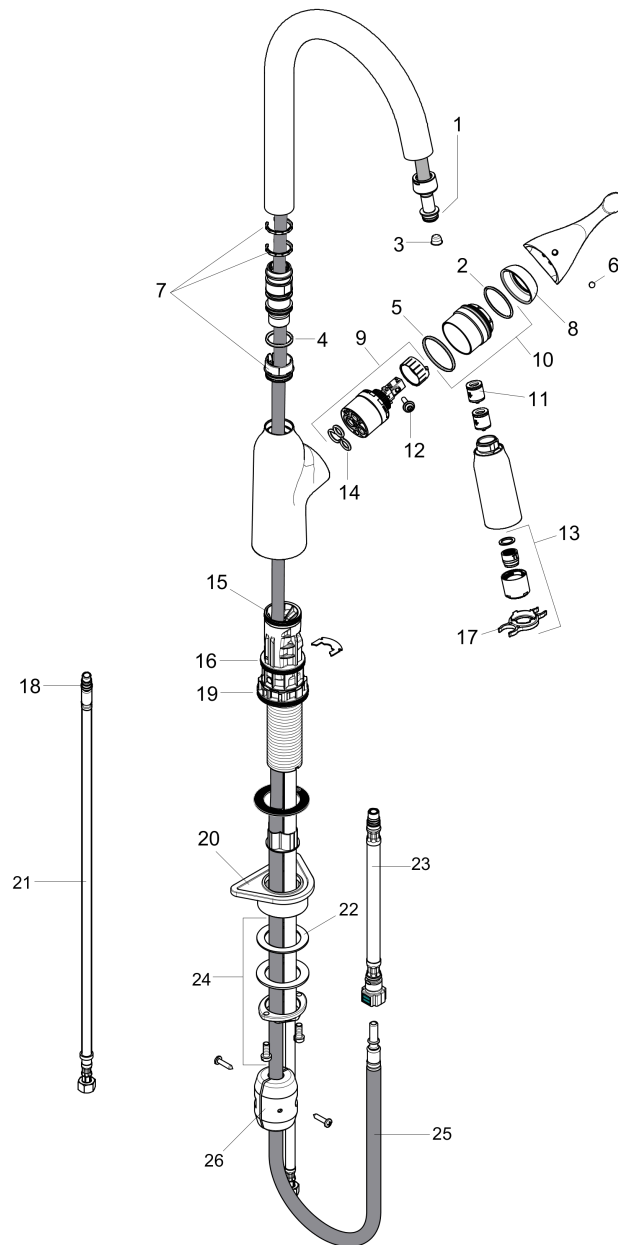

**Allegro N**  
**Prep Kitchen Faucet, 2-Spray Pull-Down, 1.75 GPM**  
 Finishes : **steel optic** Part no. : **71844801**

**Description**

**Features**

- Swivel range 360°
- Laminar spray, needle spray
- Toggle spray diverter
- MagFit magnetic sprayhead docking
- Single-hole installation
- Flow: 1.75 GPM (6.6 L/Min)
- Ceramic cartridge
- 3/8" hoses
- Integrated double backflow prevention

**Item details**

List Price \$ 603.00

**Technology**

**Compliance**

**Product image**

**Scale drawing**

**Allegro N**  
**Prep Kitchen Faucet, 2-Spray Pull-Down, 1.75 GPM**  
 Finishes : **steel optic**    Part no. : **71844801**

Exploded drawing

Year of production: >04/19

**Allegro N**  
**Prep Kitchen Faucet, 2-Spray Pull-Down, 1.75 GPM**  
 Finishes : **steel optic** Part no. : **71844801**

## Spare parts list

Year of production: >04/19

Pos.	Description	Part no.	Price	PU
1	O-ring 11x2	98127000	-	1
2	O-Ring 32x2	98193000	-	1
3	filter	97735000	-	1
4	O-ring 21x2,5	98211000	-	1
5	O-ring 36x2	98156000	-	1
6	screw cover	96338000	-	1
7	set of lever collars	98365000	-	1
8	flange	97406800	-	1
9	cartridge, assy	92730000	-	1
10	nut	93346000	-	1
11	non return valve	93218000	-	1
12	locking screw for handle	95140000	-	1
13	spray former	93342000	-	1
14	seal	95008000	-	1
15	O-ring 30x1,5	98433000	-	1
16	O-ring 38x2	98396000	-	1
17	service tool	95910000	-	1
18	O-ring 6,6x1,6	93019000	-	1
19	O-ring 44x2,5	98162000	-	1
20	support	97523000	-	1
21	connection hose 35½" M8x0,75 3/8"	96316001	-	1
22	lever collar	97548000	-	1
23	connection hose 600 mm M10x1	95561000	-	1
24	fixing set (special)	93253000	-	1
25	hose 1,50 m	95507000	-	1
26	weight	92500000	-	1
a	handle	93496800	-	1