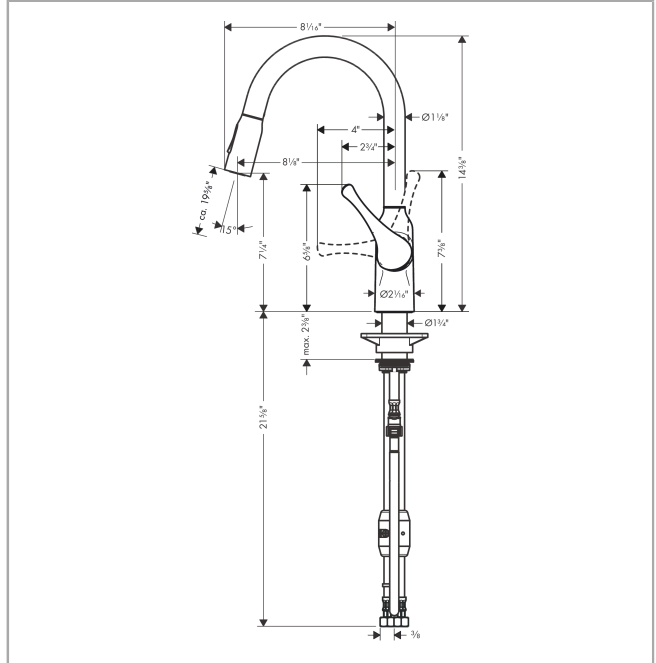

**Allegro N**  
**Prep Kitchen Faucet, 2-Spray Pull-Down, 1.75 GPM**  
 Finishes : **steel optic** Part no. : **71844801**

**Description**

**Features**

- Swivel range 360°
- Laminar spray, needle spray
- Toggle spray diverter
- MagFit magnetic sprayhead docking
- Single-hole installation
- Flow: 1.75 GPM (6.6 L/Min)
- Ceramic cartridge
- 3/8" hoses
- Integrated double backflow prevention

**Item details**

List Price \$ 603.00

**Technology**

**Compliance**

**Product image**

**Scale drawing**

**Allegro N**  
**Prep Kitchen Faucet, 2-Spray Pull-Down, 1.75 GPM**  
 Finishes : **steel optic**    Part no. : **71844801**

Exploded drawing

Year of production: >04/19

**Allegro N**  
**Prep Kitchen Faucet, 2-Spray Pull-Down, 1.75 GPM**  
 Finishes : **steel optic** Part no. : **71844801**

## Spare parts list

Year of production: >04/19

Pos.	Description	Part no.	Price	PU
1	O-ring 11x2	98127000	-	1
2	O-Ring 32x2	98193000	-	1
3	filter	97735000	-	1
4	O-ring 21x2,5	98211000	-	1
5	O-ring 36x2	98156000	-	1
6	screw cover	96338000	-	1
7	set of lever collars	98365000	-	1
8	flange	97406800	-	1
9	cartridge, assy	92730000	-	1
10	nut	93346000	-	1
11	non return valve	93218000	-	1
12	locking screw for handle	95140000	-	1
13	spray former	93342000	-	1
14	seal	95008000	-	1
15	O-ring 30x1,5	98433000	-	1
16	O-ring 38x2	98396000	-	1
17	service tool	95910000	-	1
18	O-ring 6,6x1,6	93019000	-	1
19	O-ring 44x2,5	98162000	-	1
20	support	97523000	-	1
21	connection hose 35½" M8x0,75 3/8"	96316001	-	1
22	lever collar	97548000	-	1
23	connection hose 600 mm M10x1	95561000	-	1
24	fixing set (special)	93253000	-	1
25	hose 1,50 m	95507000	-	1
26	weight	92500000	-	1
a	handle	93496800	-	1