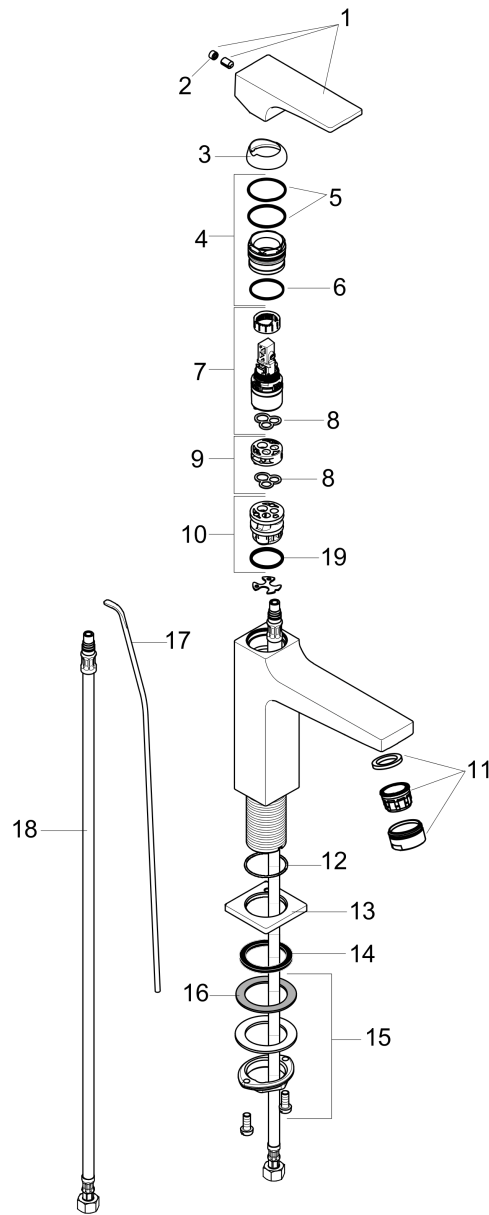

Metropol
Single-Hole Faucet 110 with Lever Handle and Pop-Up Drain, 0.5 GPM
 Finishes : **chrome** Part no. : **32527001**

Description

Features

- Spray modes: Aerated spray
- Flow: 0.5 GPM (1.9 L/Min)
- Ceramic cartridge
- Includes pop-up drain

Item details

List Price \$ 397.00

Technology

Compliance

Product image

Scale drawing

Metropol
Single-Hole Faucet 110 with Lever Handle and Pop-Up Drain, 0.5 GPM
 Finishes : **chrome** Part no. : **32527001**

Exploded drawing

Year of production: >01/20

Metropol

Single-Hole Faucet 110 with Lever Handle and Pop-Up Drain, 0.5 GPM

Finishes : **chrome** Part no. : **32527001**

Spare parts list

Year of production: >01/20

Pos.	Description	Part no.	Price	PU
1	handle	92995000	-	1
2	screw cover	95704000	-	1
3	flange	92625000	-	1
4	nut	92689000	-	1
5	O-ring 27x1,5	92527000	-	1
6	O-ring 25x1,5	98146000	-	1
7	cartridge, assy	95973001	-	1
8	seal	98865000	-	1
9	adapter for cartridge	92628000	-	1
10	adapter for cartridge	98866000	-	1
11	aerator M24x1 (1,9 l/min)	92300000	-	1
12	O-ring 32x1,5	92936000	-	1
13	escutcheon	93048000	-	1
14	flat seal	98749000	-	1
15	fixing set (Ø 32)	13961000	-	1
16	lever collar	97548000	-	1
17	pull rod	96657000	-	1
18	connection hose 23½" M8x0,75 3/8"	98600001	-	1
a	pop up waste	88509000	-	1
b	O-ring 7x1,5	98422000	-	1