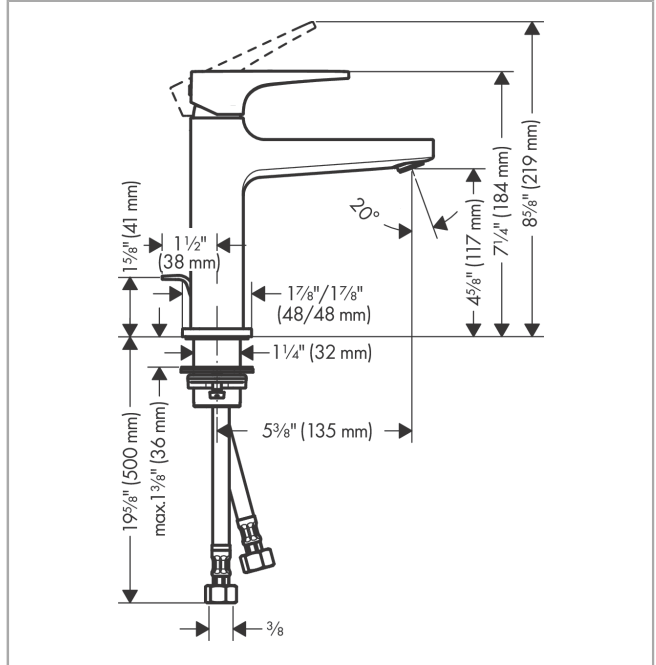

Metropol
Single-Hole Faucet 110 with Lever Handle and Pop-Up Drain, 0.5 GPM
 Finishes : **chrome** Part no. : **32527001**

Description

Features

- Spray modes: Aerated spray
- Flow: 0.5 GPM (1.9 L/Min)
- Ceramic cartridge
- Includes pop-up drain

Item details

List Price \$ 397.00

Technology

Compliance

Product image

Scale drawing

Metropol
Single-Hole Faucet 110 with Lever Handle and Pop-Up Drain, 0.5 GPM
 Finishes : **chrome** Part no. : **32527001**

Exploded drawing

Year of production: >01/20

Metropol

Single-Hole Faucet 110 with Lever Handle and Pop-Up Drain, 0.5 GPM

Finishes : **chrome** Part no. : **32527001**

Spare parts list

Year of production: >01/20

Pos.	Description	Part no.	Price	PU
1	handle	92995000	-	1
2	screw cover	95704000	-	1
3	flange	92625000	-	1
4	nut	92689000	-	1
5	O-ring 27x1,5	92527000	-	1
6	O-ring 25x1,5	98146000	-	1
7	cartridge, assy	95973001	-	1
8	seal	98865000	-	1
9	adapter for cartridge	92628000	-	1
10	adapter for cartridge	98866000	-	1
11	aerator M24x1 (1,9 l/min)	92300000	-	1
12	O-ring 32x1,5	92936000	-	1
13	escutcheon	93048000	-	1
14	flat seal	98749000	-	1
15	fixing set (Ø 32)	13961000	-	1
16	lever collar	97548000	-	1
17	pull rod	96657000	-	1
18	connection hose 23½" M8x0,75 3/8"	98600001	-	1
a	pop up waste	88509000	-	1
b	O-ring 7x1,5	98422000	-	1