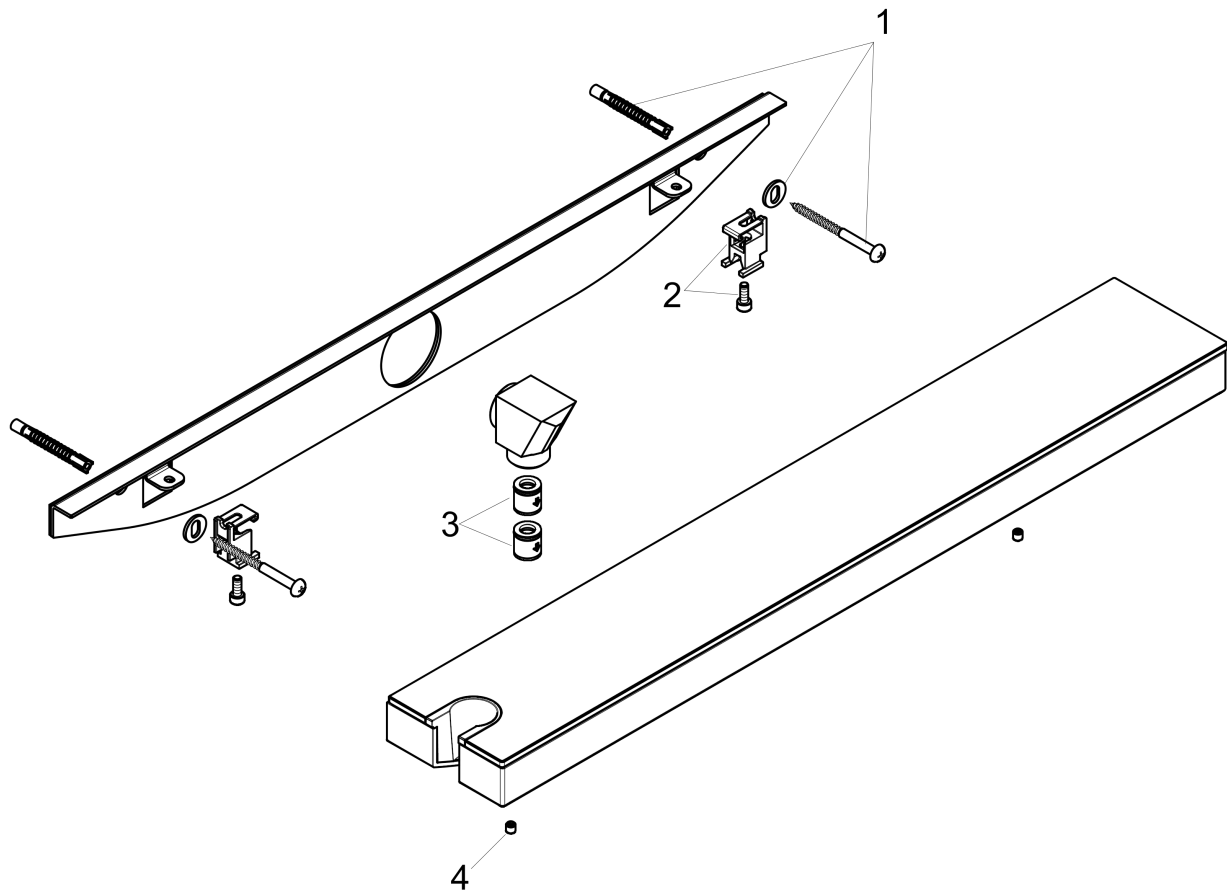

Rainfinity
Wall Outlet 500 with Handshower Holder and Shelf
 Finishes : **matte white** Part no. : **26843701**

Description

Features

- Metal connection angle
- 500 mm storage shelf
- plastic connection angle with metal ball joint
- 1/2" NPT
- installation: wall
- hose nut: For shower hoses with conical nut on both sides
- shelf made of safety glass
- Surface of the shelf at color variant -000 = mirror glass, at color variant -700 = graphite color, satined

Item details

List Price \$ 580.00

Compliance

Product image

Scale drawing

Rainfinity
Wall Outlet 500 with Handshower Holder and Shelf
 Finishes : **matte white** Part no. : **26843701**

Exploded drawing

Year of production: >04/20

Rainfinity
Wall Outlet 500 with Handshower Holder and Shelf
 Finishes : **matte white** Part no. : **26843701**

Spare parts list

Year of production: >04/20

Pos.	Description	Part no.	Price	PU
1	mounting set	96179000	-	1
2	mounting set	93661000	-	1
3	non return valve DW 10	96456000	-	1
4	screw cover	95181000	-	1