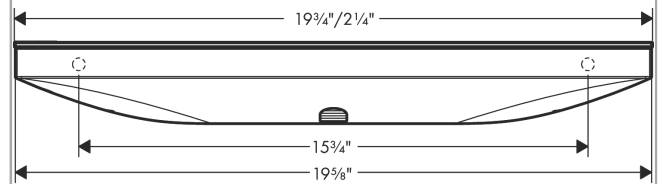

Rainfinity
Wall Outlet 500 with Handshower Holder and Shelf
 Finishes : **matte white** Part no. : **26843701**

Description

Features

- Metal connection angle
- 500 mm storage shelf
- plastic connection angle with metal ball joint
- 1/2" NPT
- installation: wall
- hose nut: For shower hoses with conical nut on both sides
- shelf made of safety glass
- Surface of the shelf at color variant -000 = mirror glass, at color variant -700 = graphite color, satined

Item details

List Price \$ 580.00

Compliance

Product image

Scale drawing

Rainfinity
Wall Outlet 500 with Handshower Holder and Shelf
 Finishes : **matte white** Part no. : **26843701**

Exploded drawing

Year of production: >04/20

Rainfinity
Wall Outlet 500 with Handshower Holder and Shelf
 Finishes : **matte white** Part no. : **26843701**

Spare parts list

Year of production: >04/20

Pos.	Description	Part no.	Price	PU
1	mounting set	96179000	-	1
2	mounting set	93661000	-	1
3	non return valve DW 10	96456000	-	1
4	screw cover	95181000	-	1