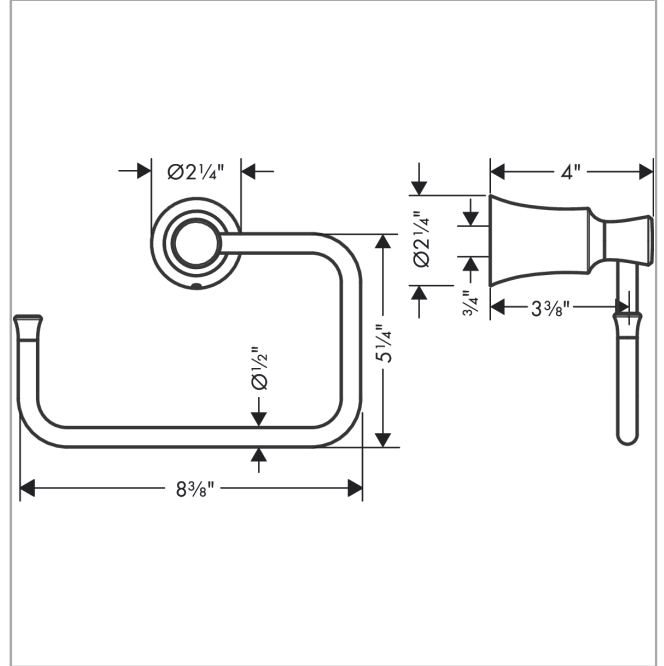

Joleena
Towel Ring
 Finishes : **polished nickel** Part no. : **04786830**

Description

Features

- Metal holder
- Wall-mounted

Item details

List Price \$ 87.00

Product image

Scale drawing

**Joleena
Towel Ring**

Finishes : **polished nickel** Part no. : **04786830**

Exploded drawing

Year of production: >09/19

Joleena

Towel Ring

Finishes : **polished nickel** Part no. : **04786830**

Spare parts list

Year of production: >**09/19**

Pos.	Description	Part no.	Price	PU
1	support element	93551000	-	1