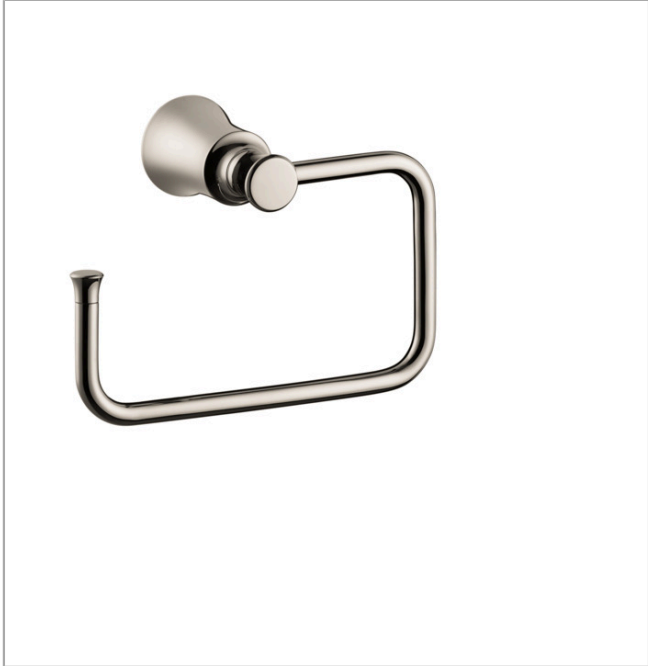

Joleena
Towel Ring
 Finishes : **polished nickel** Part no. : **04786830**

Description

Features

- Metal holder
- Wall-mounted

Item details

List Price \$ 87.00

Product image

Scale drawing

**Joleena
Towel Ring**

Finishes : **polished nickel** Part no. : **04786830**

Exploded drawing

Year of production: >09/19

Joleena

Towel Ring

Finishes : **polished nickel** Part no. : **04786830**

Spare parts list