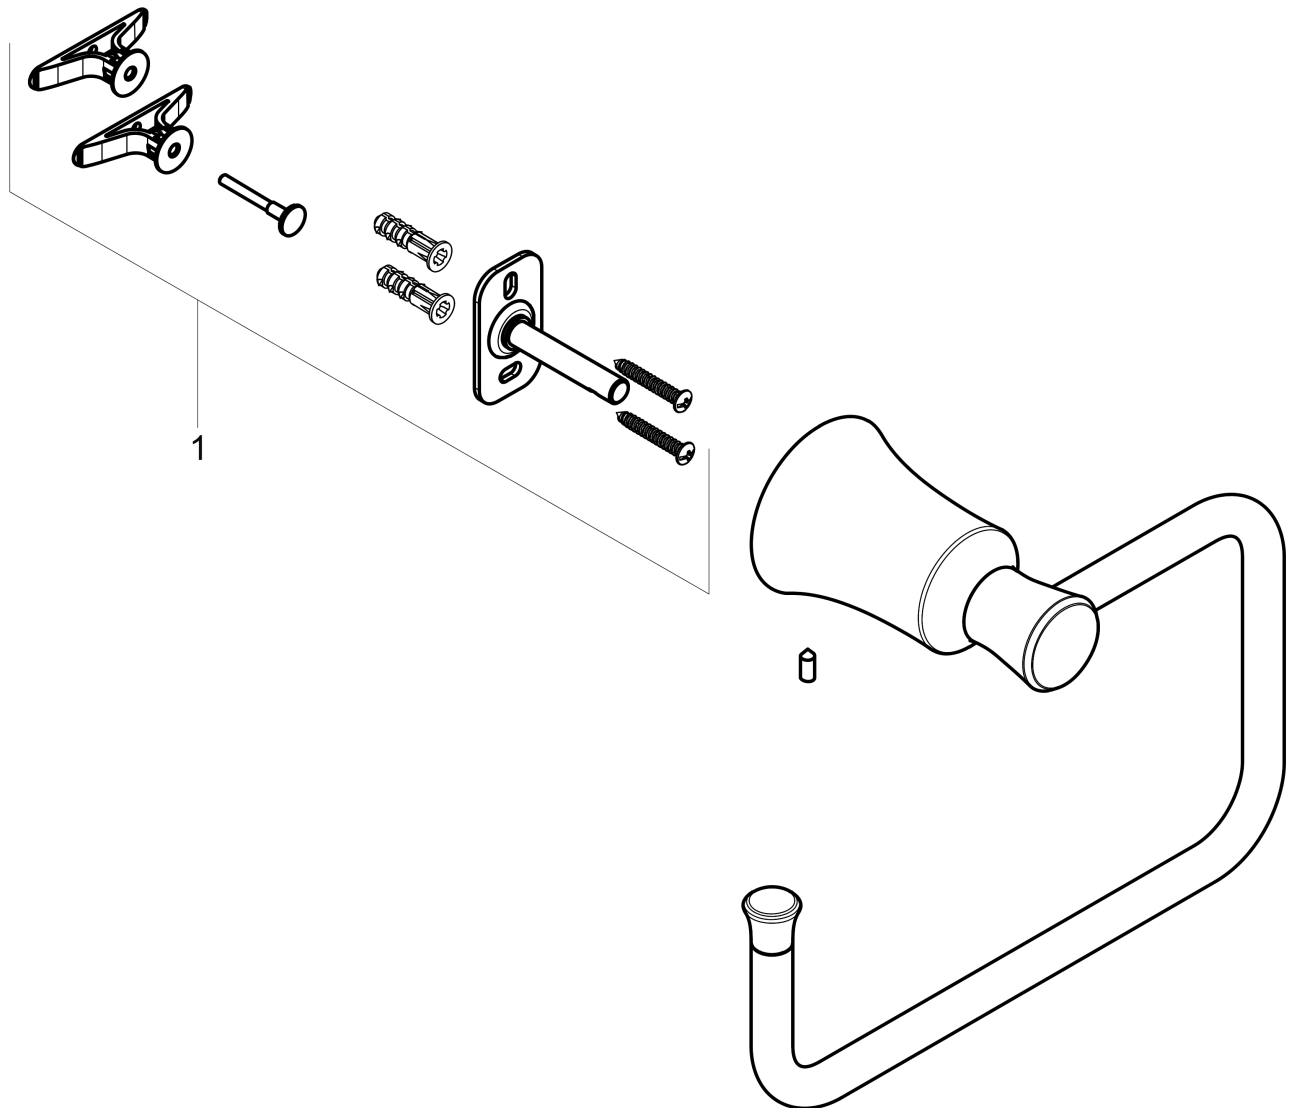

Joleena
Towel Ring
 Finishes : **polished nickel** Part no. : **04786830**

Description

Features

- Metal holder
- Wall-mounted

Item details

List Price \$ 87.00

Product image

Scale drawing

**Joleena
Towel Ring**

Finishes : **polished nickel** Part no. : **04786830**

Exploded drawing

Year of production: >09/19

Joleena

Towel Ring

Finishes : **polished nickel** Part no. : **04786830**

Spare parts list

Year of production: >**09/19**

Pos.	Description	Part no.	Price	PU
1	support element	93551000	-	1