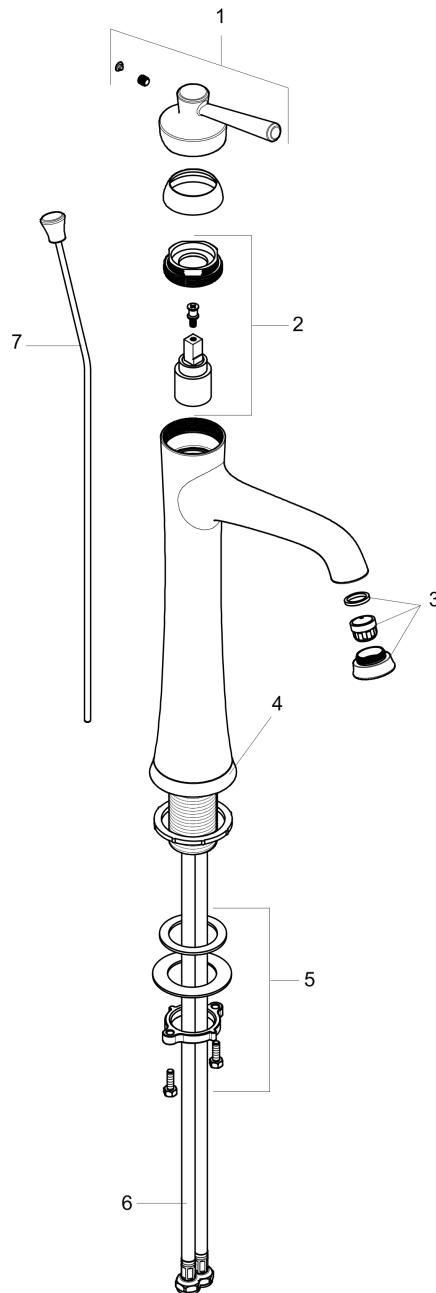

Joleena
Single-Hole Faucet 230 with Pop-Up Drain, 1.2 GPM
 Finishes : **matte black** Part no. : **04772670**

Description

Features

- Spray modes: Aerated spray
- Flow: 1.2 GPM (4.5 L/Min)
- Ceramic cartridge
- Includes pop-up drain

Item details

List Price \$ 467.00

Technology

Compliance

Product image

Scale drawing

Joleena
Single-Hole Faucet 230 with Pop-Up Drain, 1.2 GPM
 Finishes : **matte black** Part no. : **04772670**

Exploded drawing

Year of production: >01/20

Joleena
Single-Hole Faucet 230 with Pop-Up Drain, 1.2 GPM
 Finishes : **matte black** Part no. : **04772670**

Spare parts list

Year of production: >01/20

Pos.	Description	Part no.	Price	PU
1	handle	93534670	-	1
2	cartridge, assy	93268000	-	1
3	aerator M24x1 (4,5 l/min)	93531671	-	1
4	escutcheon	93530670	-	1
5	fixing set	93263000	-	1
6	connection hose 900 mm	93533001	-	1
7	pull rod	93529670	-	1