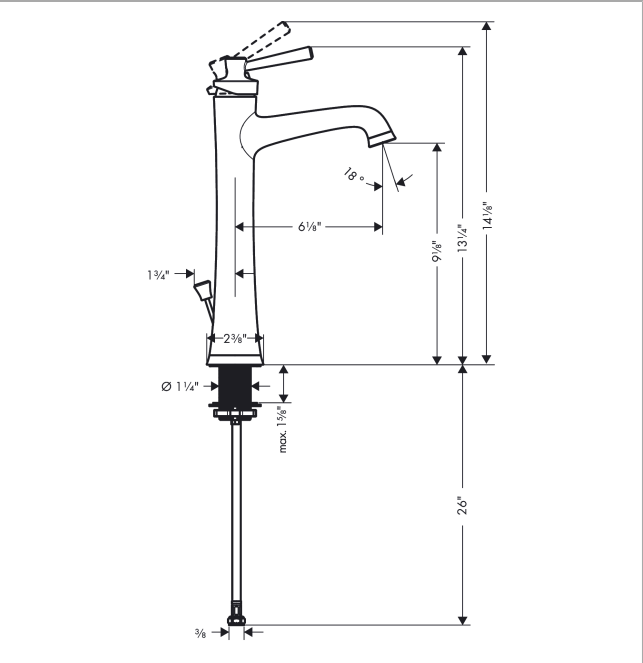

Joleena
Single-Hole Faucet 230 with Pop-Up Drain, 1.2 GPM
 Finishes : **matte black** Part no. : **04772670**

Description

Features

- Spray modes: Aerated spray
- Flow: 1.2 GPM (4.5 L/Min)
- Ceramic cartridge
- Includes pop-up drain

Item details

List Price \$ 467.00

Technology

Compliance

Product image

Scale drawing

Joleena
Single-Hole Faucet 230 with Pop-Up Drain, 1.2 GPM
 Finishes : **matte black** Part no. : **04772670**

Exploded drawing

Year of production: >01/20

Joleena
Single-Hole Faucet 230 with Pop-Up Drain, 1.2 GPM
 Finishes : **matte black** Part no. : **04772670**

Spare parts list

Year of production: >01/20

Pos.	Description	Part no.	Price	PU
1	handle	93534670	-	1
2	cartridge, assy	93268000	-	1
3	aerator M24x1 (4,5 l/min)	93531671	-	1
4	escutcheon	93530670	-	1
5	fixing set	93263000	-	1
6	connection hose 900 mm	93533001	-	1
7	pull rod	93529670	-	1