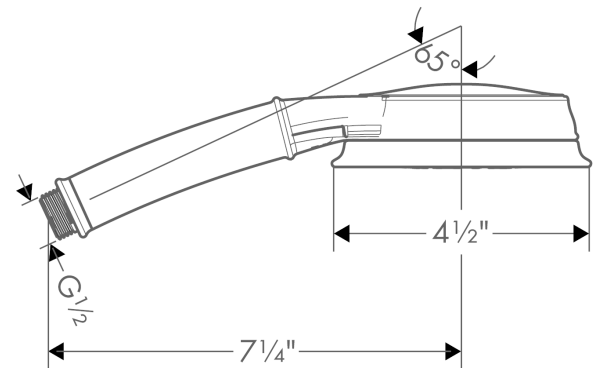

Croma 100 Classic Handshower 3-Jet, 2.5 GPM

Finishes : **polished nickel** Part no. : **04072830**

Description

Features

- 75 no-clog spray channels
- Spray modes: Full, Pulsating Massage, Intense Turbo
- Flow: 2.5 GPM (9.5 L/Min)

Item details

List Price \$ 127.00

Technology

Compliance

Product image

Scale drawing

Croma 100 Classic
Handshower 3-Jet, 2.5 GPM
Finishes : **polished nickel** Part no. : **04072830**

Exploded drawing

Year of production: >01/08

Croma 100 Classic
Handshower 3-Jet, 2.5 GPM
 Finishes : **polished nickel** Part no. : **04072830**

Spare parts list

Year of production: >01/08

Pos.	Description	Part no.	Price	PU
1	filter packing	94246000	-	1