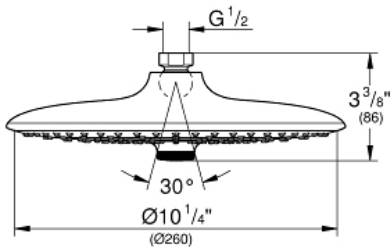

Product Description:
Head Shower 3 Sprays

Standard Specification:

- Rain, SmartRain, Jet
- 10" Diameter
- Rotating ball joint $\pm 15^\circ$
- 1/2" Connection thread
- **GROHE EcoJoy** 1.8 gpm (6.6 l/min) flow limiter
- **GROHE DreamSpray** perfect spray pattern
- **GROHE StarLight** finish
- **SpeedClean**® anti-lime system
- Inner WaterGuide for a longer life
- Suitable for instantaneous heater
- Min. recommended pressure: 15 psi