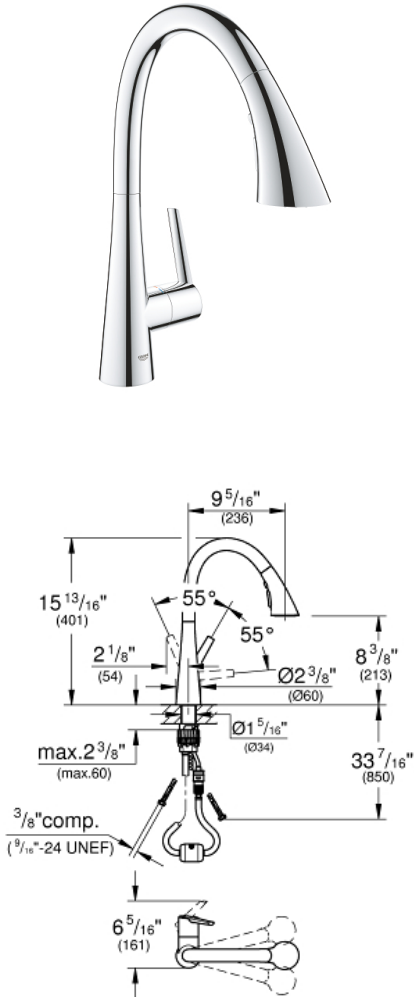

LADYLUX
Single-Handle Kitchen Faucet
MODEL # 32298003

Pure Freude
an Wasser

GROHE

Product Description:

**LADYLUX
Single-Handle Kitchen Faucet**

Standard Specification:

- Single hole installation
- **GROHE StarLight** chrome finish
- **GROHE SilkMove** 1.4" (35 mm) ceramic cartridge
- GROHE Magnetic Docking guarantees easy retraction and smooth docking of the spray head back to the starting position
- Pull-out spray with 3 spray types
- Diverter: Laminar spray/SpeedClean shower jet/GROHE Blade spray (reduced water consumption by up to 70% and even stronger spray performance)
- Stop function - pause button to stop the water flow
- Automatic return to laminar spray
- Adjustable flow rate limiter
- Swivel Spout
- Check valve included to prevent backflow
- Stainless steel flex lines
- GROHE QuickFix Plus ultra fast and simple installation - no tools needed
- GROHE Zero isolated inner water ways - lead and nickel free
- 1.75 gpm

Color:

- 32298003 StarLight Chrome