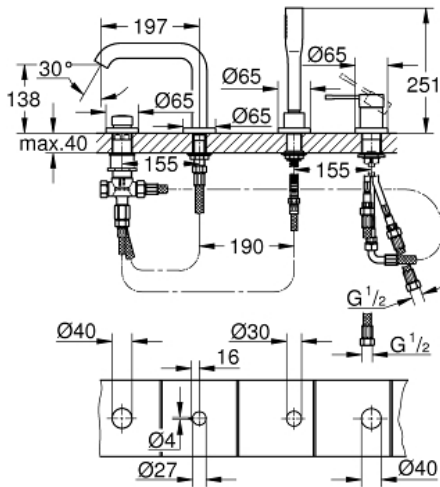

ESSENCE Four-Hole Bathtub Faucet with Handshower

MODEL # 19578001

Pure Freude
an Wasser

GROHE

ADA

Product Description:

ESSENCE

Four-Hole Bathtub Faucet with Handshower

Standard Specification:

- GROHE SilkMove 1.4" (35 mm) ceramic cartridge
- With temperature limiter
- GROHE StarLight chrome finish
- Pre-assembled spout mounting single lever valve operating element
- Metal lever handle
- Bath inlet with flow control
- Bath/shower diverter
- Hand shower
- 79" (2000mm) metal shower hose
- Stainless steel flex lines
- Connection for shower hose
- Protected against backflow
- Min. recommended pressure: 15 psi (1.0 bar)