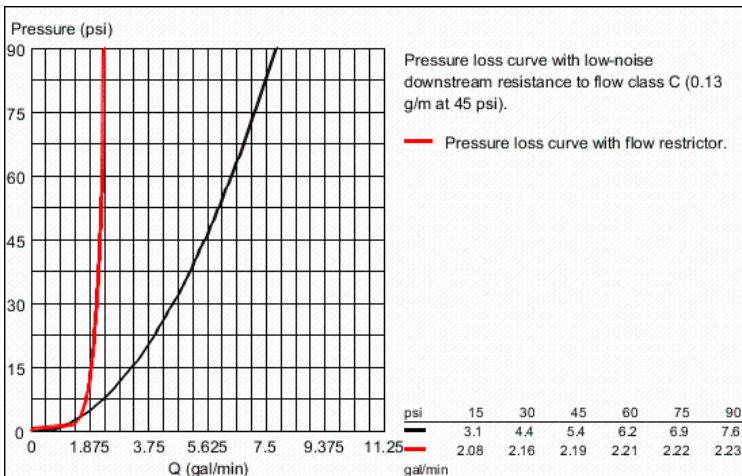

ESSENCE Four-Hole Bathtub Faucet with Handshower

MODEL # 19578001

Pure Freude
an Wasser

GROHE

ADA

Product Description:

ESSENCE

Four-Hole Bathtub Faucet with Handshower

Standard Specification:

- GROHE SilkMove 1.4" (35 mm) ceramic cartridge
- With temperature limiter
- GROHE StarLight chrome finish
- Pre-assembled spout mounting single lever valve operating element
- Metal lever handle
- Bath inlet with flow control
- Bath/shower diverter
- Hand shower
- 79" (2000mm) metal shower hose
- Stainless steel flex lines
- Connection for shower hose
- Protected against backflow
- Min. recommended pressure: 15 psi (1.0 bar)