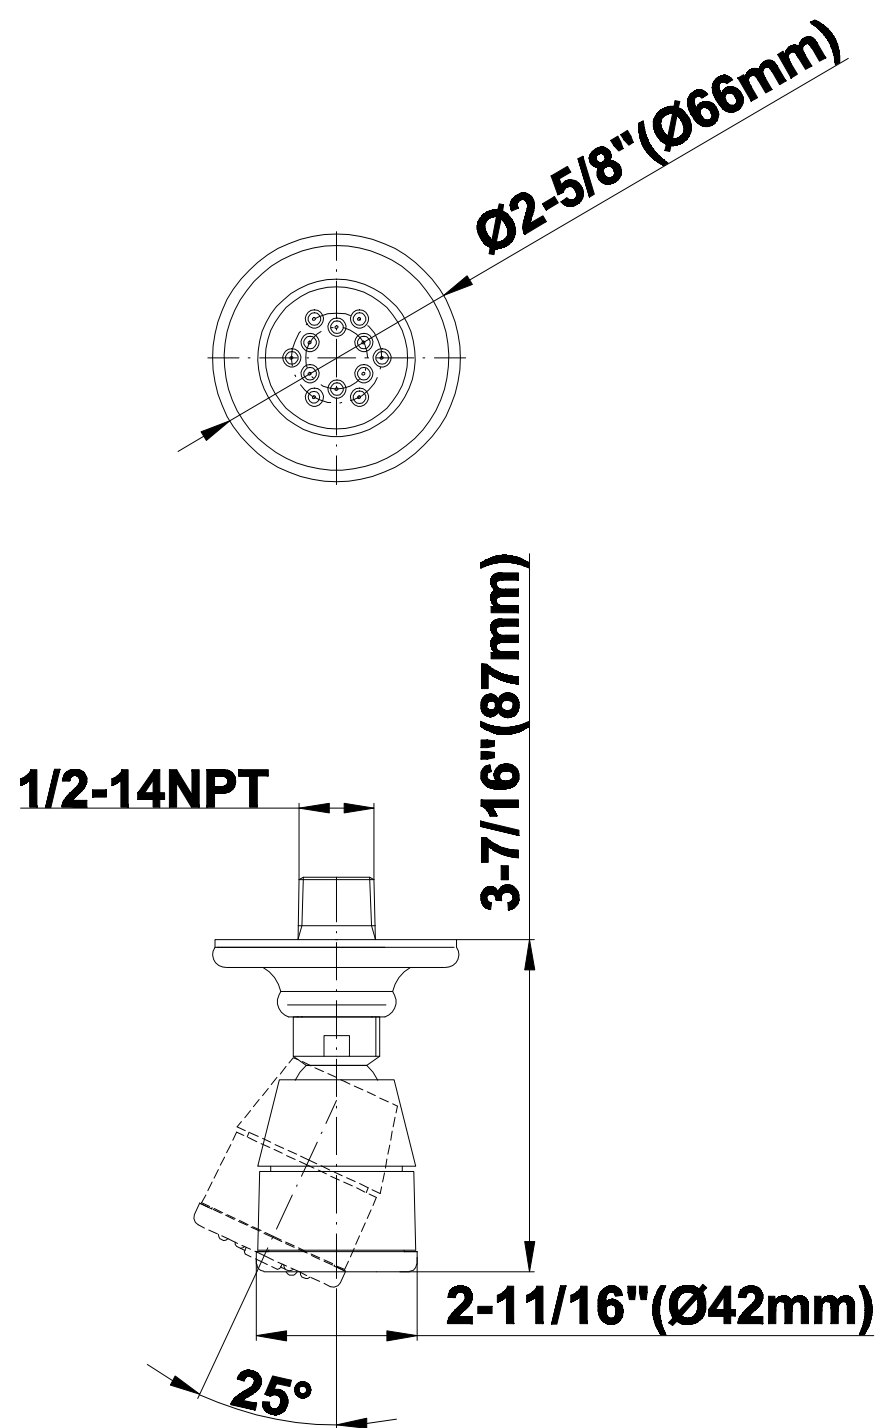

WELLNESS SANCTUARY
Canterbury Thermostatic Set
w/Body Sprays & Handshower
(Rough & Trim)
GA1.222B-LM34S

GRAFF®

Information

- 3/4" Thermostatic Valve
- 8" Showerhead with 11" Wall-Mount Arm & Flange
- Swivel Body Sprays (3 pieces)
- Handshower Set w/Wall Bracket and Wall Elbow
- Stop/Volume Control Valves (3 pieces)
- Showerhead Features No-Clog, Easy-Clean Spray Nozzles
- Optional Extension Kit
- 3/4" Thermostatic Rough Valve Flow Rate ~18 gpm @60 psi
- Flow Rates: showerhead ≤ 2.0 max gpm, handshower ≤ 1.5 max gpm

Olive Bronze

Polished
Chrome

Polished
Nickel

Steelnox®
(Satin Nickel)

G-8480

Information

- Includes arm and flange
- 1/2" NPT male thread inlet
- For use with all showerheads

Finishes