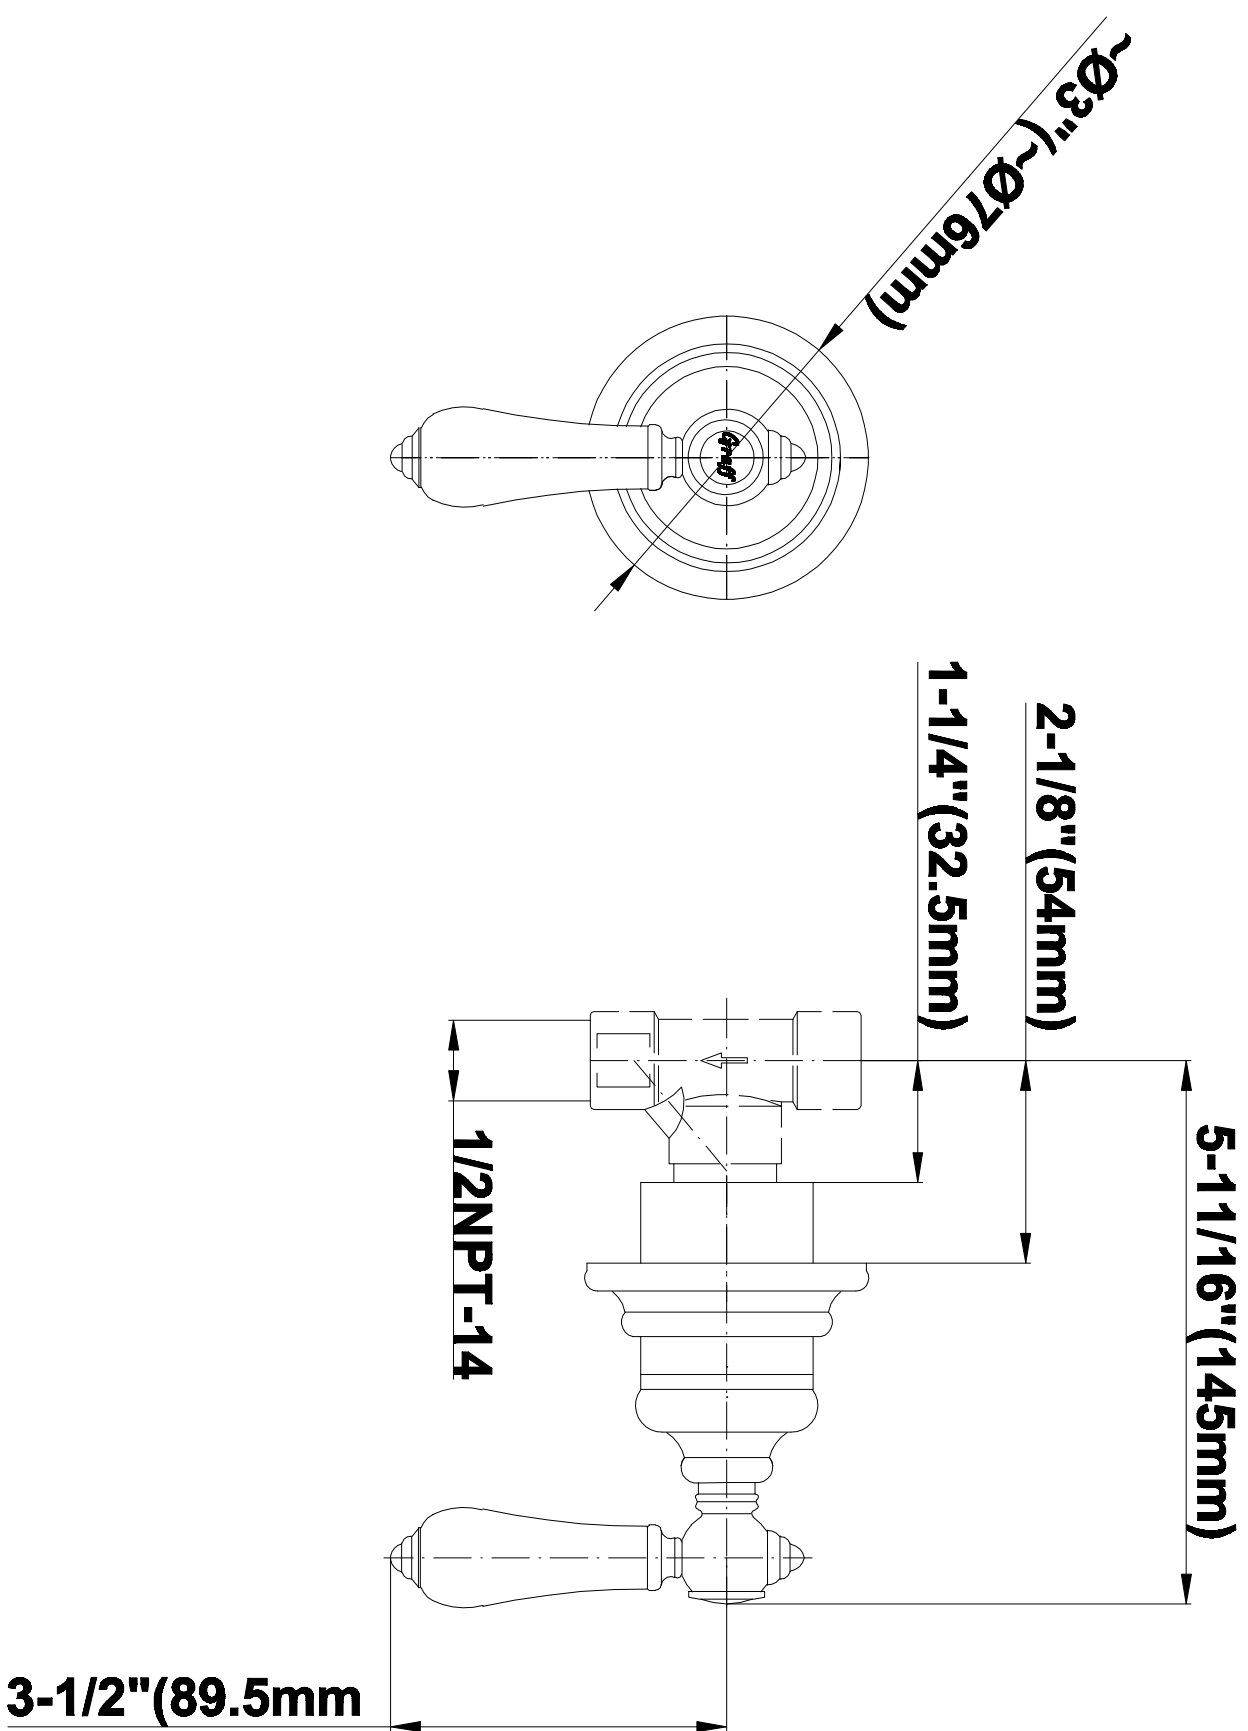

WELLNESS SANCTUARY
Canterbury Thermostatic Set
w/Body Sprays & Handshower
(Rough & Trim)
GA1.222B-LM34S

GRAFF®

Information

- 3/4" Thermostatic Valve
- 8" Showerhead with 11" Wall-Mount Arm & Flange
- Swivel Body Sprays (3 pieces)
- Handshower Set w/Wall Bracket and Wall Elbow
- Stop/Volume Control Valves (3 pieces)
- Showerhead Features No-Clog, Easy-Clean Spray Nozzles
- Optional Extension Kit
- 3/4" Thermostatic Rough Valve Flow Rate ~18 gpm @60 psi
- Flow Rates: showerhead ≤ 2.0 max gpm, handshower ≤ 1.5 max gpm

Polished
Chrome

Polished
Nickel

Steelnox®
(Satin Nickel)

G-8090

Information

- Sunflower shape
- 112 no-clog, easy-clean rubber spray nozzles
- Metal ball-joint allows for showerhead angle adjustment
- Showerhead flow rate ≤ 1.8 max gpm
- Recommend use with ceiling shower arm
- Recommended for use at no more than 10 degrees tilt
- CALGreen