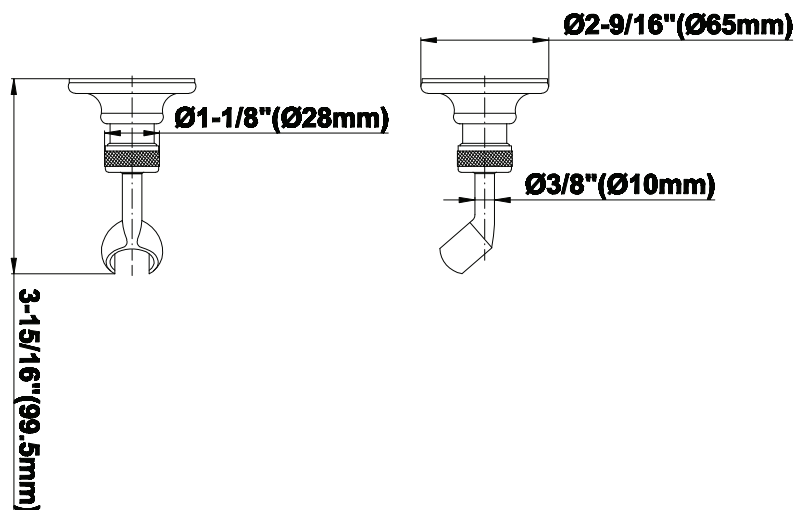

G-8602

Shower Components
Traditional Wall Bracket for Handshower

GRAFF

Product Features

- Solid brass construction
- Swivel holder

Warranty

- Limited lifetime warranty

For complete warranty information go to
www.graff-designs.com/en-nam/warranty

Available Finishes

- Polished Chrome
  G-8605-PC
- Polished Nickel
  G-8605-PN
- Olive Brass
  G-8605-OB
- Vintage Brushed Brass*
  G-8605-VBB*
- Steelnox (Satin Nickel)
  G-8605-SN
- 24K Brushed Gold*
  G-8605-BAU*
- 24K Gold*
  G-8605-AU*

* Special order finish- call for availability