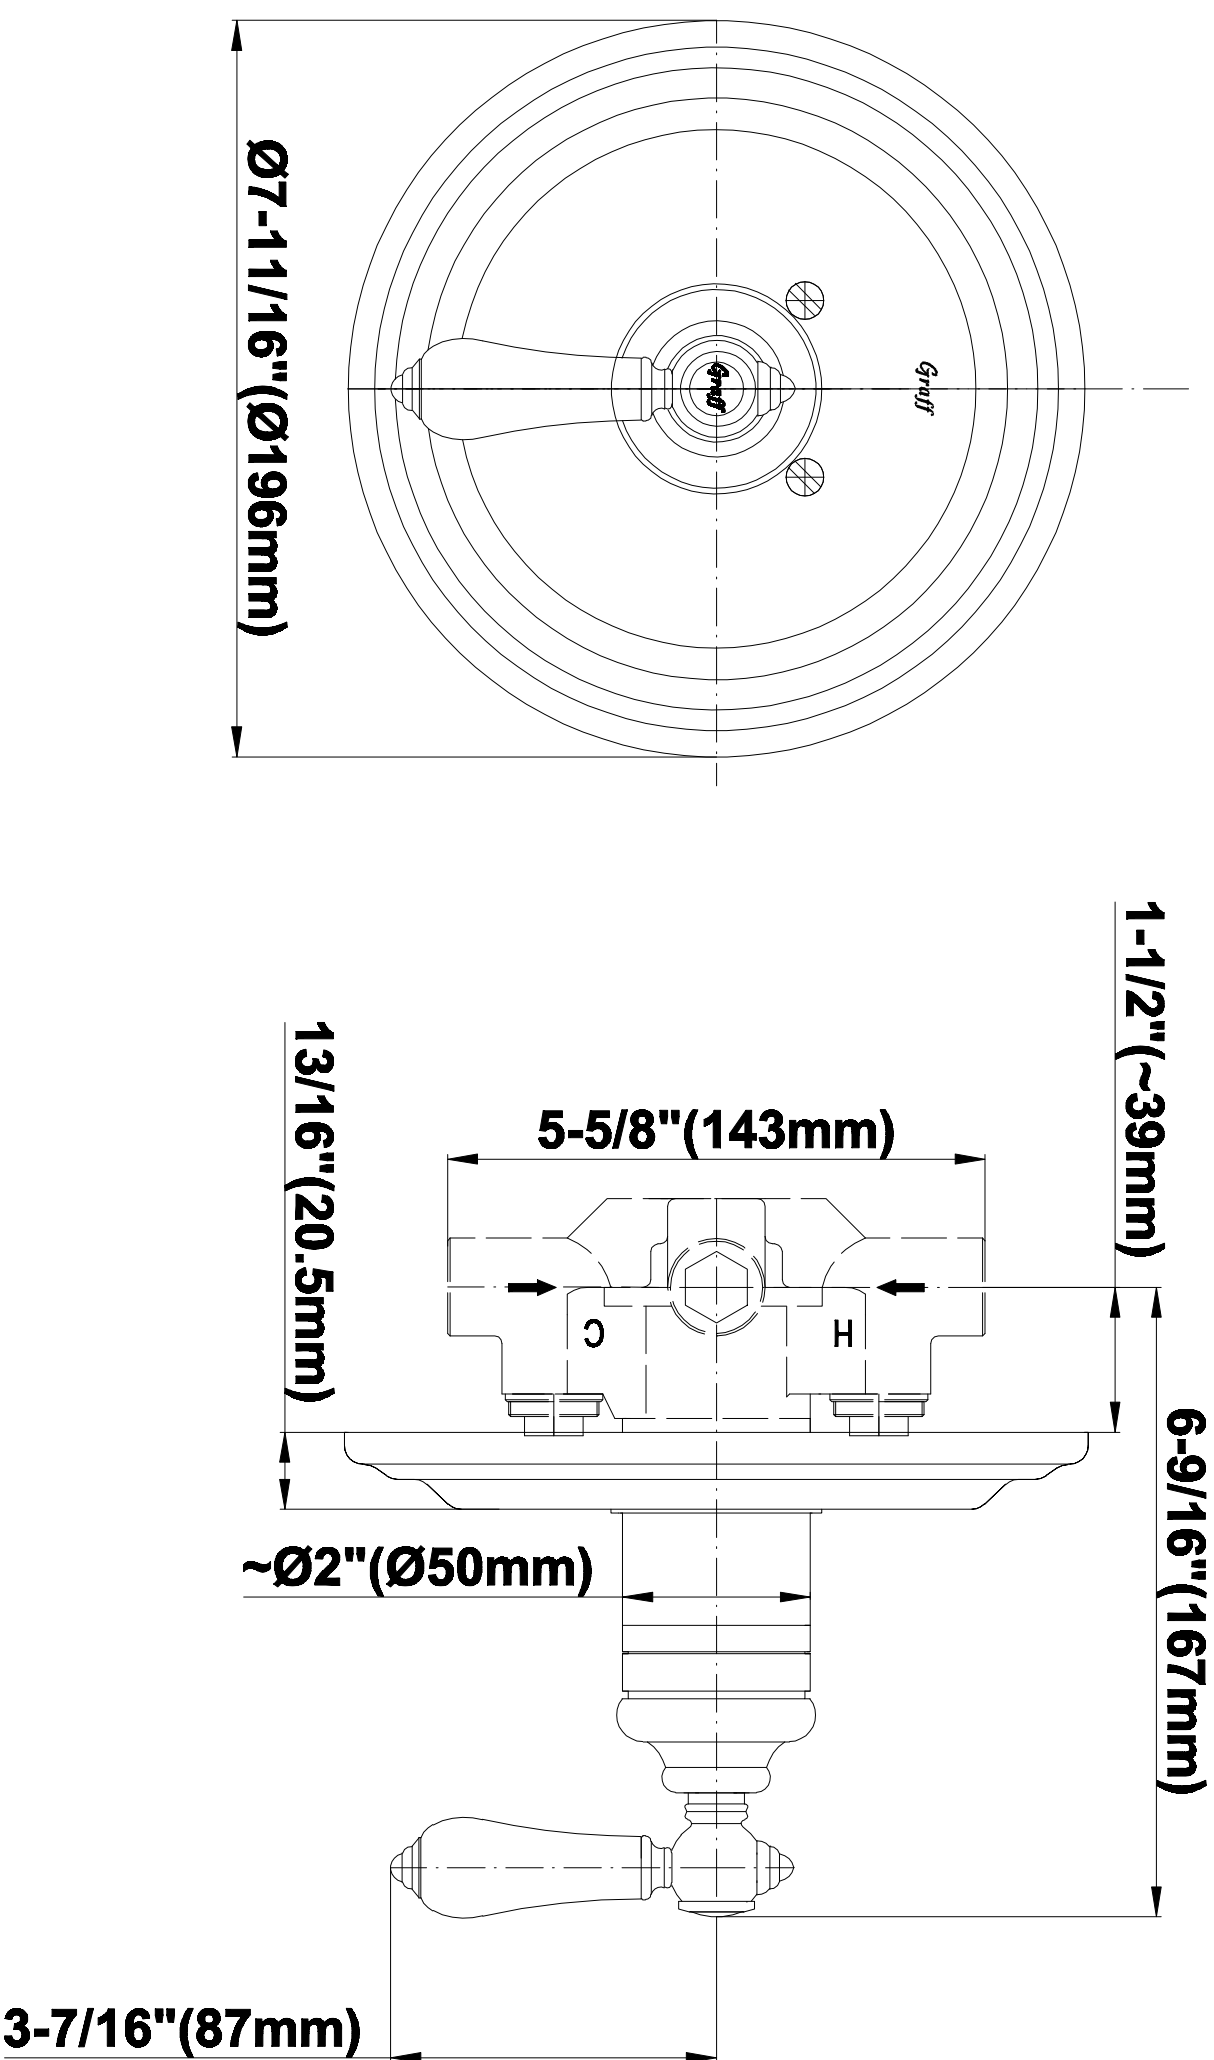

SHOWER
Canterbury Thermostatic Set
w/Body Sprays & Handshower
(Rough & Trim)
GA1.222B-LC1S

GRAFF®

Information

- 3/4" Thermostatic Valve
- 8" Showerhead with 11" Wall-Mount Arm & Flange
- Swivel Body Sprays (3 pieces)
- Handshower Set w/Wall Bracket and Wall Elbow
- Stop/Volume Control Valves (3 pieces)
- Showerhead Features No-Clog, Easy-Clean Spray Nozzles
- Optional Extension Kit
- 3/4" Thermostatic Rough Valve Flow Rate ~18 gpm @60 psi
- Flow Rates: showerhead ≤ 2.0 max gpm, handshower ≤ 1.5 max gpm

SHOWER
Rough
G-8005

GRAFF®

Information

- 18.4 gpm @ 60 psi
- 3/4" universal inlets/outlets with female threads
- Built-in service stops
- Complete serviceability from front of all units
- Supplied with protective plastic cover
- Thermostatic valve uses a paraffin wax cartridge

Steelnox®
(Satin Nickel)

G-8030

SHOWER
Rough
G-8075

GRAFF®

Information

- 3/4" universal inlets/outlets with female threads
- Supplied with protective plastic cover

Finishes

Olive Bronze

Information

- Sunflower shape
- 112 no-clog, easy-clean rubber spray nozzles
- Metal ball-joint allows for showerhead angle adjustment
- Showerhead flow rate ≤ 1.8 max gpm
- Recommend use with ceiling shower arm
- Recommended for use at no more than 10 degrees tilt
- CALGreen