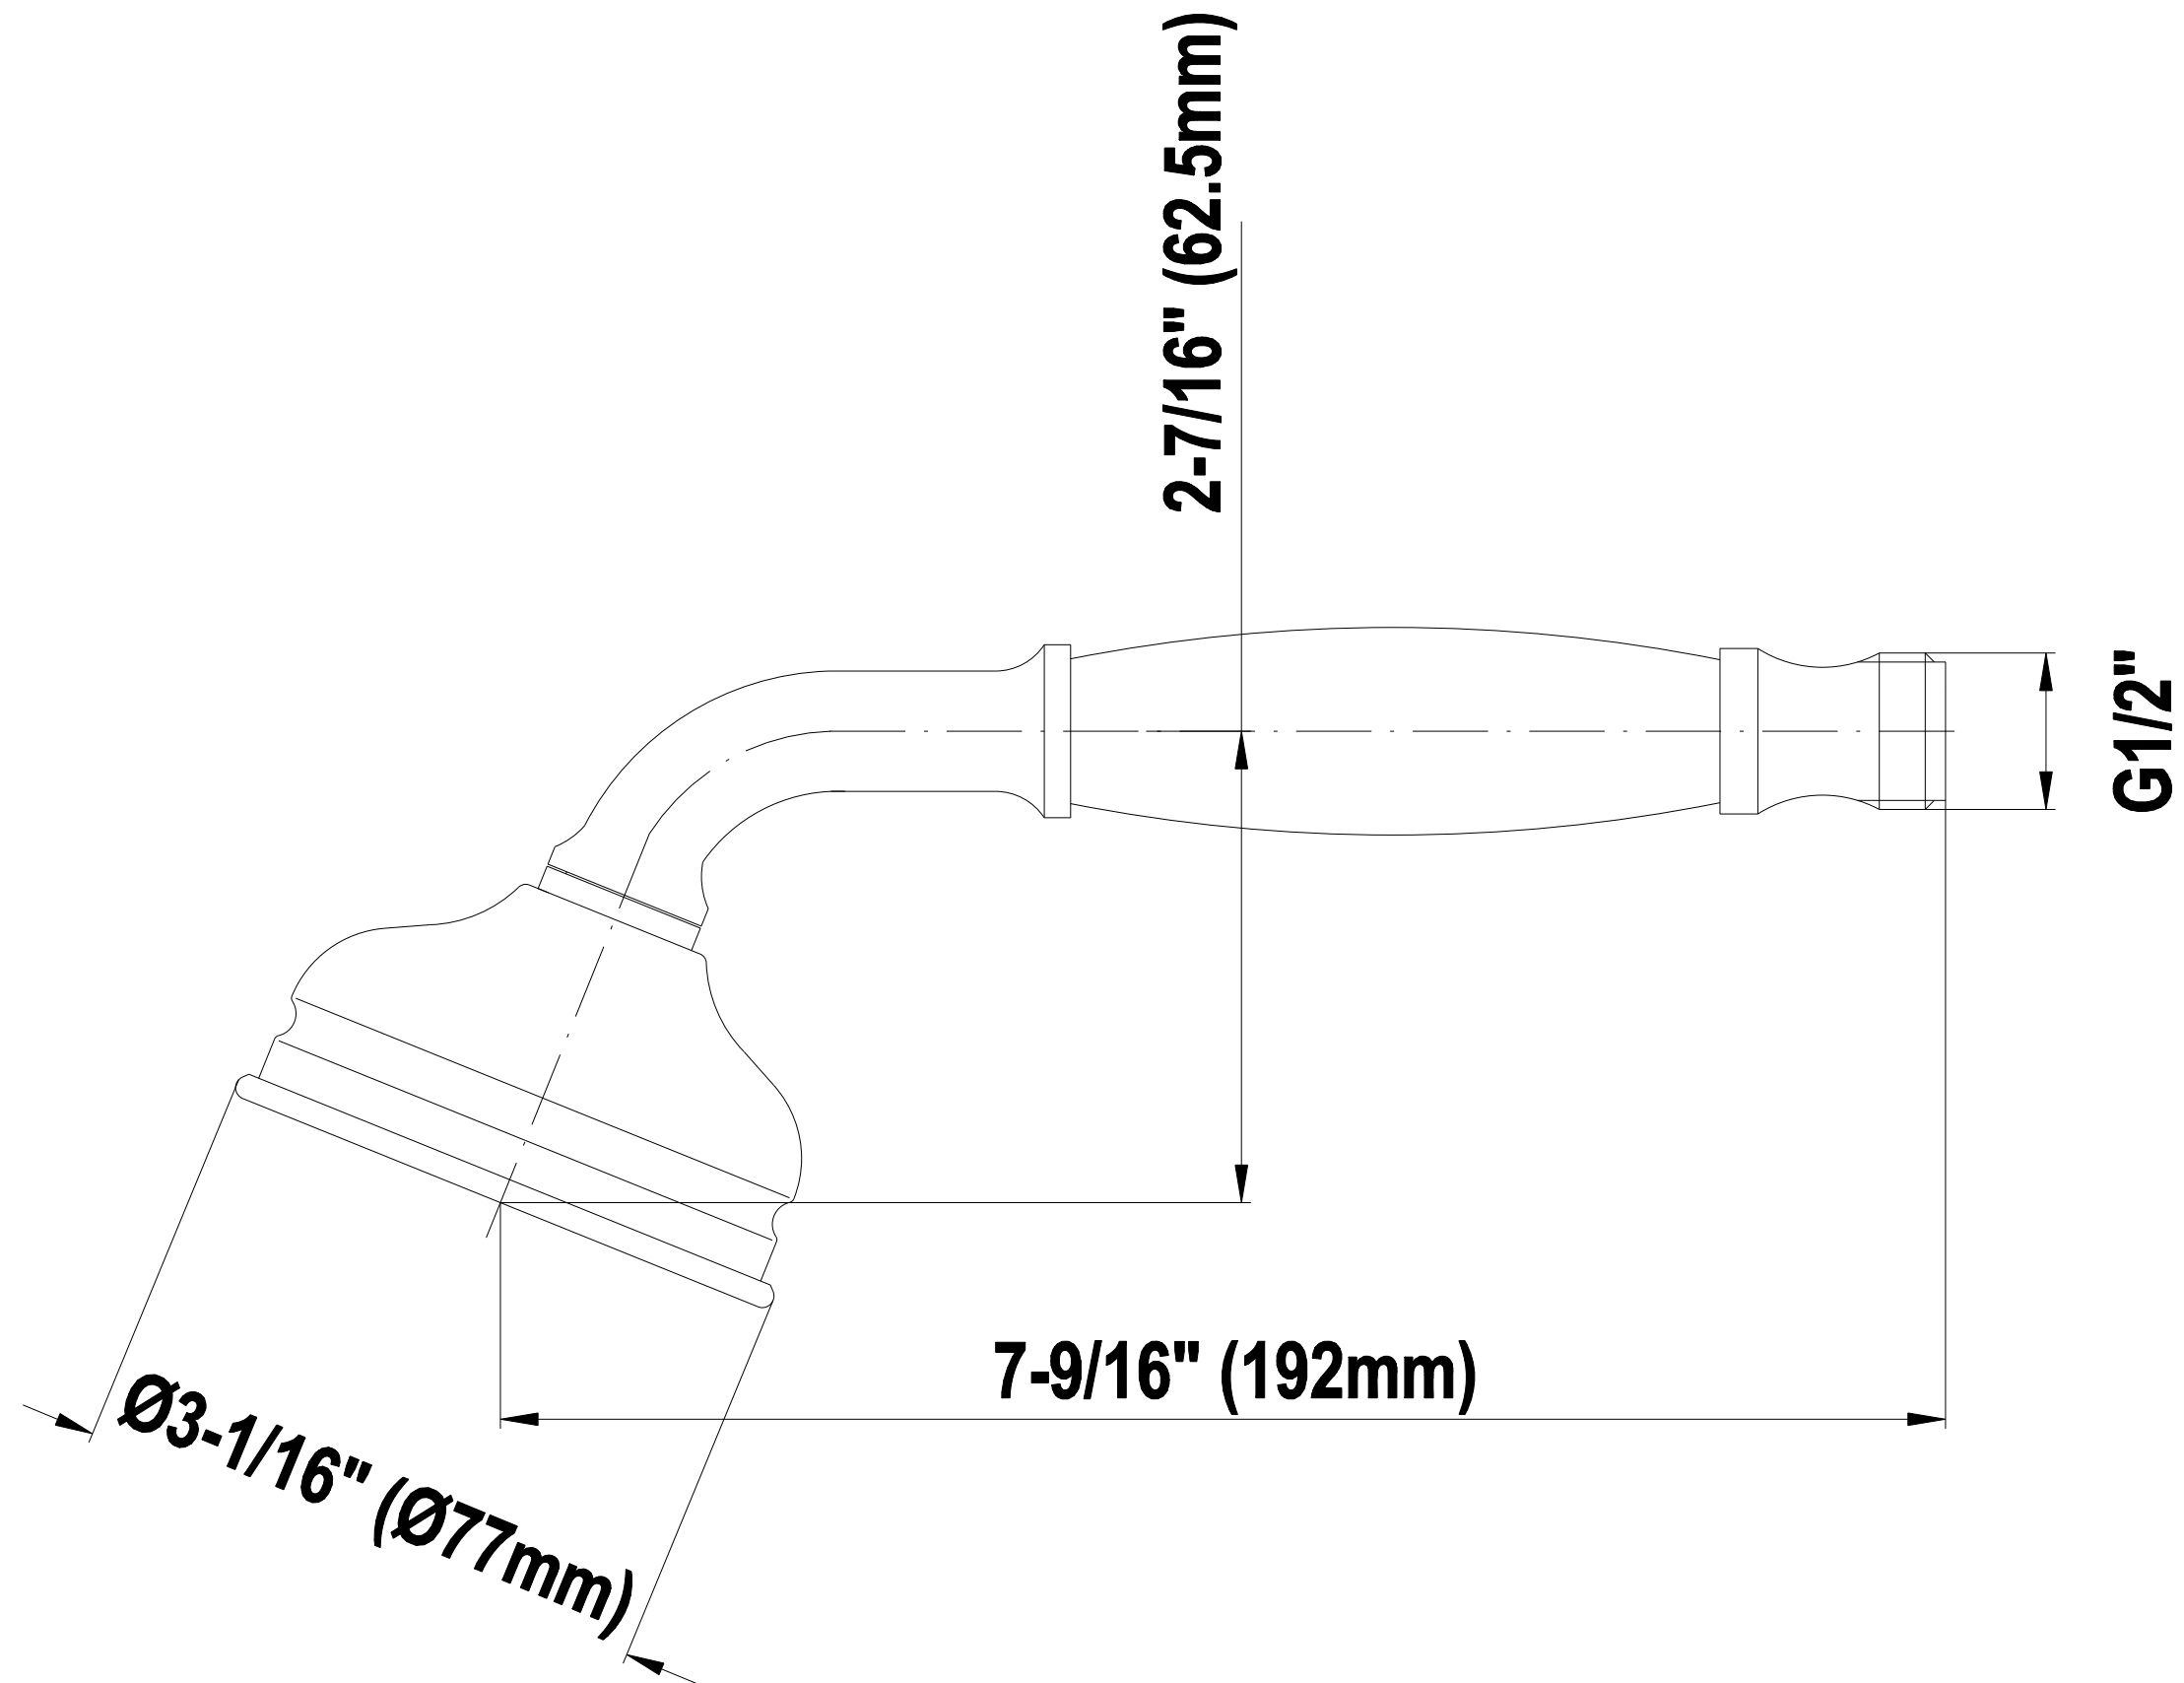

SHOWER
Canterbury Thermostatic Set
w/Body Sprays & Handshower
(Rough & Trim)
GA1.222B-LC1S

GRAFF®

Information

- 3/4" Thermostatic Valve
- 8" Showerhead with 11" Wall-Mount Arm & Flange
- Swivel Body Sprays (3 pieces)
- Handshower Set w/Wall Bracket and Wall Elbow
- Stop/Volume Control Valves (3 pieces)
- Showerhead Features No-Clog, Easy-Clean Spray Nozzles
- Optional Extension Kit
- 3/4" Thermostatic Rough Valve Flow Rate ~18 gpm @60 psi
- Flow Rates: showerhead ≤ 2.0 max gpm, handshower ≤ 1.5 max gpm

Polished
Chrome

Polished
Nickel

Steelnox®
(Satin Nickel)

Traditional Handshower G-8604

SHOWER
59" Shower Hose
G-8605

GRAFF®

Information

- Brass spiral flexible hose with conical nut