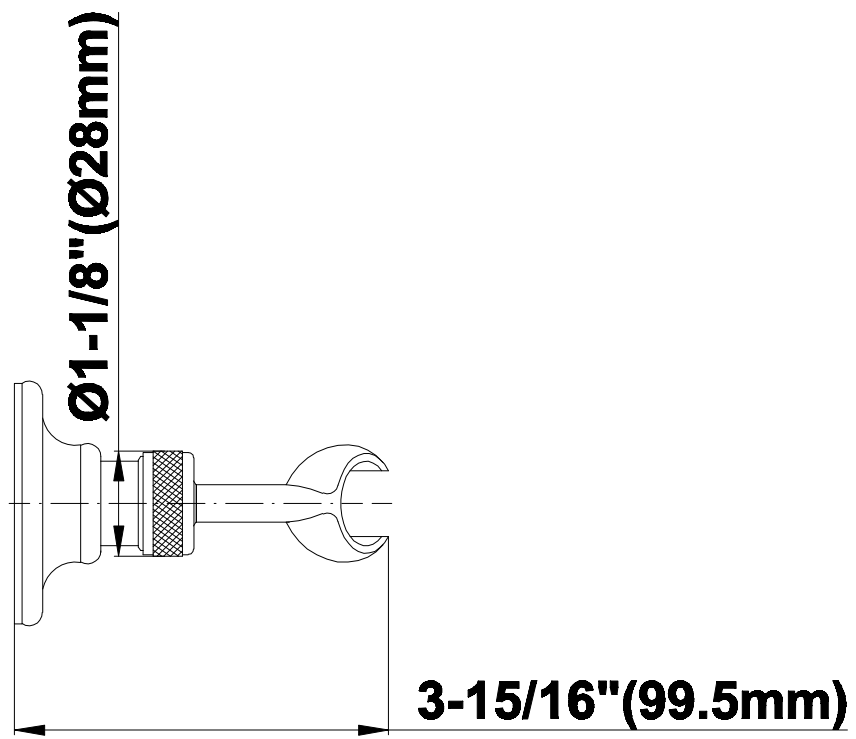

SHOWER
Canterbury Thermostatic Set
w/Body Sprays & Handshower
(Rough & Trim)
GA1.222B-LC1S

GRAFF®

Information

- 3/4" Thermostatic Valve
- 8" Showerhead with 11" Wall-Mount Arm & Flange
- Swivel Body Sprays (3 pieces)
- Handshower Set w/Wall Bracket and Wall Elbow
- Stop/Volume Control Valves (3 pieces)
- Showerhead Features No-Clog, Easy-Clean Spray Nozzles
- Optional Extension Kit
- 3/4" Thermostatic Rough Valve Flow Rate ~18 gpm @60 psi
- Flow Rates: showerhead ≤ 2.0 max gpm, handshower ≤ 1.5 max gpm

SHOWER
Rough
G-8005

GRAFF®

Information

- 18.4 gpm @ 60 psi
- 3/4" universal inlets/outlets with female threads
- Built-in service stops
- Complete serviceability from front of all units
- Supplied with protective plastic cover
- Thermostatic valve uses a paraffin wax cartridge

Information

- Sunflower shape
- 112 no-clog, easy-clean rubber spray nozzles
- Metal ball-joint allows for showerhead angle adjustment
- Showerhead flow rate ≤ 1.8 max gpm
- Recommend use with ceiling shower arm
- Recommended for use at no more than 10 degrees tilt
- CALGreen

- Solid brass construction
- Swivel holder

Finishes

Olive Bronze

Polished
Chrome

Polished
Nickel

Steelnox®
(Satin Nickel)

G-8602

SHOWER
Traditional Wall Supply Elbow
G-8603