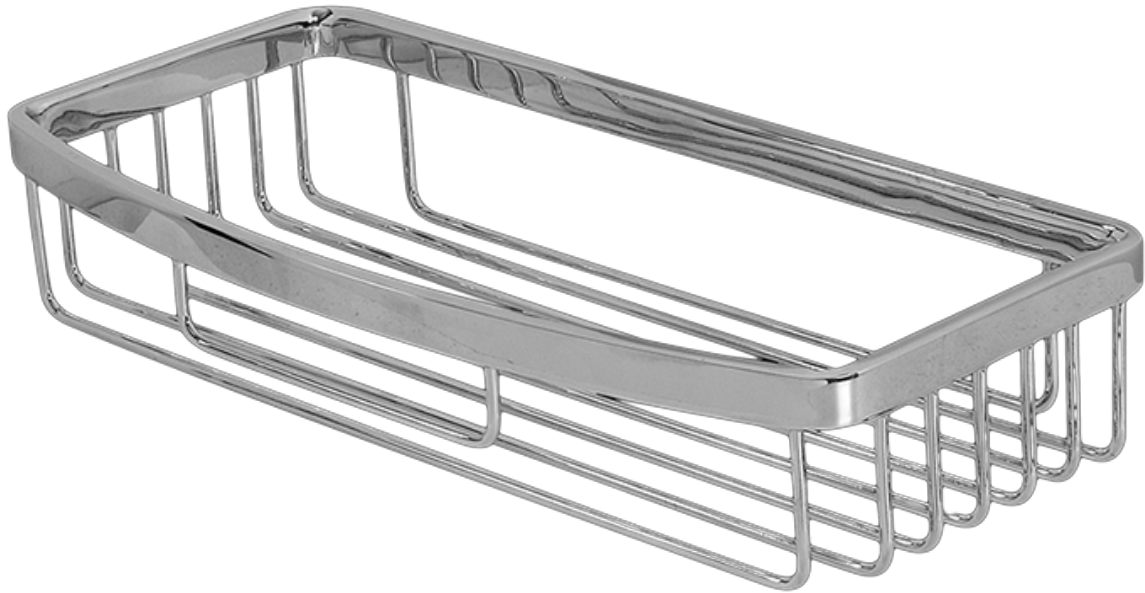

SHOWER
 Square Shower Basket
G-9011

GRAFF®

Finishes

							
24K Gold	24K Brushed Gold	Brushed Brass PVD	Architectural Black™	Brushed Nickel	Brushed Onyx PVD®	Brushed OR'osa PVD®	Gunmetal
							
Gunmetal Distressed	Matte Black	Olive Bronze	Onyx PVD®	Polished Brass PVD	Polished Chrome	Polished Nickel	OR'osa PVD®
							
Steelnox® (Satin Nickel)	Unfinished Brass	Unfinished Brushed Brass	Vintage Brushed Brass	Architectural White			

G-9011