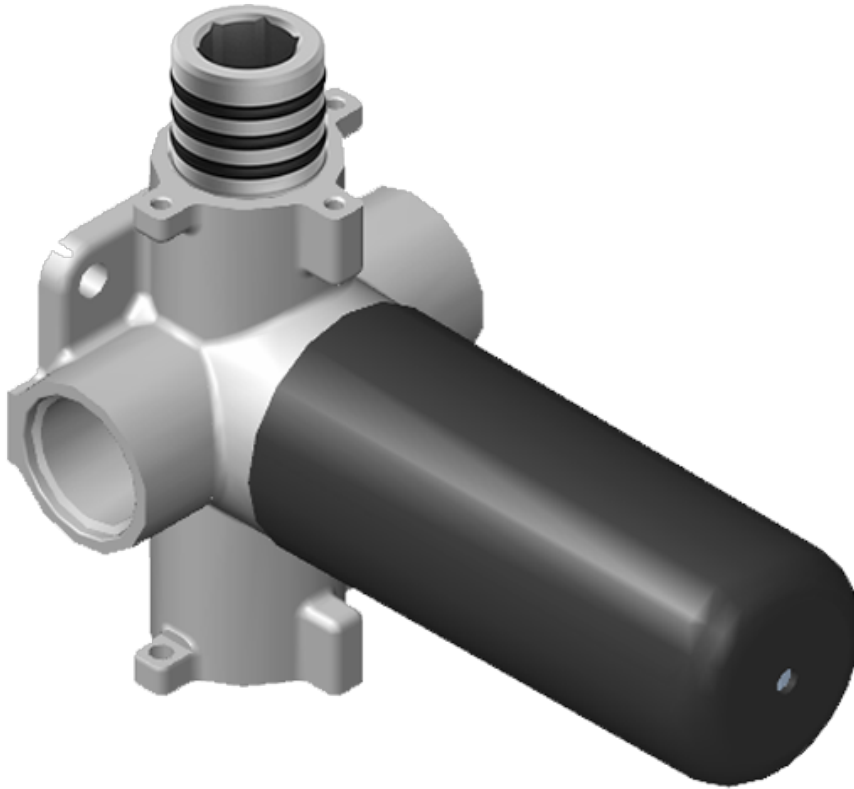

BATHROOM
M-Series Full Thermostatic
Shower System with LED
GL3.124SE-LM46E0

GRAFF®

Information

- 3/4" thermostatic valve and trim
- 3/4" 2-way diverter valve and trim (2 pieces)
- G-8201 dual-function, stainless steel showerhead, with rainfall and cascade settings, features 134 no-clog, easy-clean spray nozzles
- Single LED light with 6 color variations
- Flush-mounted swivel body sprays (3 pieces)
- Handshower set with wall bracket and 59" hose
- Optional extension kit
- Flow rates: rainfall ≤ 2.0 max gpm, cascade ≤ 2.0 max gpm, handshower ≤ 1.5 max gpm, body sprays ≤ 1.5 max gpm each
- ADA

Finishes

Polished
Chrome

G-8006

M-Series

3/4" Concealed Thermostatic Rough Valve

Product Features

- 12.9 gpm @ 60 psi
- 3/4" universal inlets
- Built-in service stops
- Stacking outlet feature
- Complete serviceability from front of all units
- Supplied with protective plastic cover
- CalGreen compliant dependent on functions

www.graff-faucets.com | phone: 800-954-4723

BATHROOM
Terra M-Series Thermostatic Valve
Trim with Handle
G-8037-LM46E-T

GRAFF[®]

Information

- Single metal handle
- Decorative trim plate
- Use with G-8006 thermostatic rough valve
- To complete package, you must order rough valve
- ADA

Finishes

Polished
Chrome

BATHROOM
Two-Way Diverter Volume Control
Valve WITH Off Function and Pass-
Through
G-8052

GRAFF®

Information

- 11.7 gpm @ 60 psi
- 3/4" universal inlets/outlets with female threads
- Operates one function at a time
- Stacking inlet and pass-through port feature
- Supplied with protective plastic cover
- CALGreen compliant depending on functions