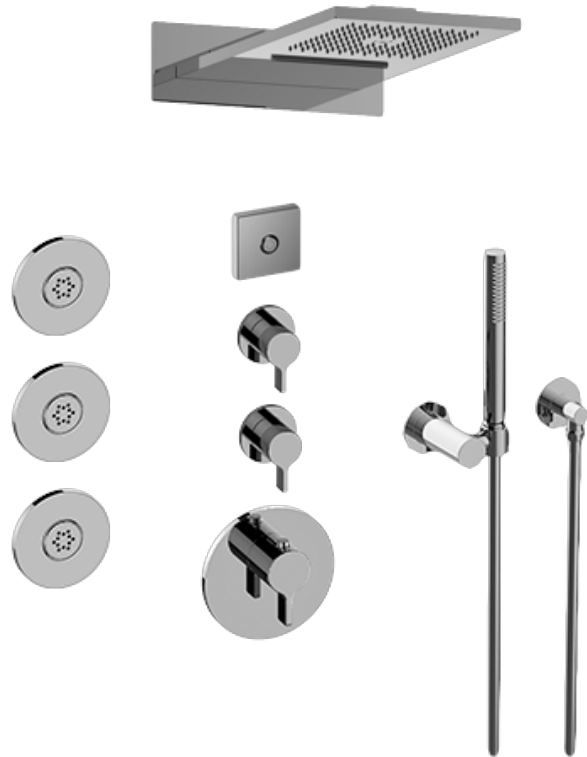

BATHROOM
M-Series Full Thermostatic
Shower System with LED
GL3.124SE-LM46E0

GRAFF®

Information

- 3/4" thermostatic valve and trim
- 3/4" 2-way diverter valve and trim (2 pieces)
- G-8201 dual-function, stainless steel showerhead, with rainfall and cascade settings, features 134 no-clog, easy-clean spray nozzles
- Single LED light with 6 color variations
- Flush-mounted swivel body sprays (3 pieces)
- Handshower set with wall bracket and 59" hose
- Optional extension kit
- Flow rates: rainfall ≤ 2.0 max gpm, cascade ≤ 2.0 max gpm, handshower ≤ 1.5 max gpm, body sprays ≤ 1.5 max gpm each
- ADA

BATHROOM
Thermostatic Rough Valve
G-8006

GRAFF®

Information

- 12.9 gpm @ 60 psi
- 3/4" universal inlets
- Built-in service stops
- Stacking outlet feature
- Complete serviceability from front of all units
- Supplied with protective plastic cover
- CalGreen compliant dependent on functions

Finishes

Polished
Chrome

G-8006

M-Series

3/4" Concealed Thermostatic Rough Valve

Product Features

- 12.9 gpm @ 60 psi
- 3/4" universal inlets
- Built-in service stops
- Stacking outlet feature
- Complete serviceability from front of all units
- Supplied with protective plastic cover
- CalGreen compliant dependent on functions

Finishes

Polished
Chrome

G-8495

Shower Components

Contemporary Flush-Mount Body Spray with Solid Brass Swivel Head

Product Features

- 12 no-clog, easy-clean silicone jets
- Metal ball-joint allows for 18° angle adjustment of body spray
- Brass wall escutcheon and flush-mounted trim
- 1/2" NPT female thread inlet
- Body spray flow rate ≤ 1.5 max gpm