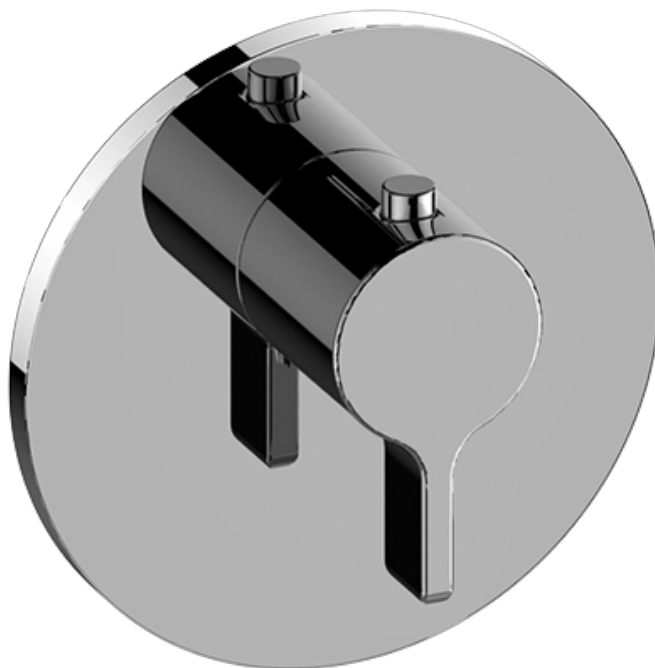

BATHROOM
M-Series Full Thermostatic
Shower System with LED
GL3.124SE-LM46E0

GRAFF®

Information

- 3/4" thermostatic valve and trim
- 3/4" 2-way diverter valve and trim (2 pieces)
- G-8201 dual-function, stainless steel showerhead, with rainfall and cascade settings, features 134 no-clog, easy-clean spray nozzles
- Single LED light with 6 color variations
- Flush-mounted swivel body sprays (3 pieces)
- Handshower set with wall bracket and 59" hose
- Optional extension kit
- Flow rates: rainfall ≤ 2.0 max gpm, cascade ≤ 2.0 max gpm, handshower ≤ 1.5 max gpm, body sprays ≤ 1.5 max gpm each
- ADA

Finishes

Polished
Chrome

G-8006

M-Series

3/4" Concealed Thermostatic Rough Valve

Product Features

- 12.9 gpm @ 60 psi
- 3/4" universal inlets
- Built-in service stops
- Stacking outlet feature
- Complete serviceability from front of all units
- Supplied with protective plastic cover
- CalGreen compliant dependent on functions

www.graff-faucets.com | phone: 800-954-4723

BATHROOM
Terra M-Series Thermostatic Valve
Trim with Handle
G-8037-LM46E-T

GRAFF[®]

Information

- Single metal handle
- Decorative trim plate
- Use with G-8006 thermostatic rough valve
- To complete package, you must order rough valve
- ADA

Finishes

Polished
Chrome

BATHROOM
Two-Way Diverter Volume Control
Valve WITH Off Function and Pass-
Through
G-8052

GRAFF®

Information

- 11.7 gpm @ 60 psi
- 3/4" universal inlets/outlets with female threads
- Operates one function at a time
- Stacking inlet and pass-through port feature
- Supplied with protective plastic cover
- CALGreen compliant depending on functions