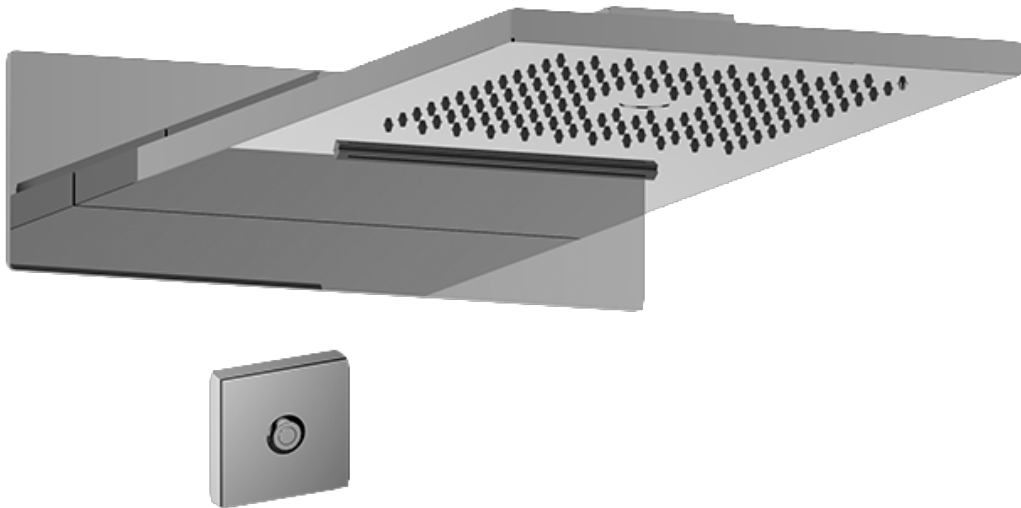

BATHROOM
M-Series Full Thermostatic
Shower System with LED
GL3.124SE-LM46E0

GRAFF®

Information

- 3/4" thermostatic valve and trim
- 3/4" 2-way diverter valve and trim (2 pieces)
- G-8201 dual-function, stainless steel showerhead, with rainfall and cascade settings, features 134 no-clog, easy-clean spray nozzles
- Single LED light with 6 color variations
- Flush-mounted swivel body sprays (3 pieces)
- Handshower set with wall bracket and 59" hose
- Optional extension kit
- Flow rates: rainfall ≤ 2.0 max gpm, cascade ≤ 2.0 max gpm, handshower ≤ 1.5 max gpm, body sprays ≤ 1.5 max gpm each
- ADA

www.graff-faucets.com | phone: 800-954-4723

BATHROOM
Terra M-Series 2-Way Diverter
Valve Trim with Handle
G-8068-LM46E1-T

GRAFF[®]

Information

- Single metal handle
- Decorative trim plate
- Use with G-8052 2-way diverter (pass through) control rough valve WITH off function
- To complete package, you must order rough valve
- ADA

Finishes

Polished
Chrome

BATHROOM
Dual-Function Water Feature with
LED
G-8201

GRAFF[®]

Information

- Stainless Steel
- Rainfall and Cascade functions
- Functions may be used separately or simultaneously
- Single LED light with 6 color variations
- Rainfall flow rate ≤ 2.0 max gpm
- Cascade flow rate ≤ 2.0 max gpm
- 134 no-clog, easy-clean rubber water nozzles
- Includes wall-mount button for LED control box
- CALGreen

Finishes

Polished
Chrome

G-8201

Aqua-Sense Collection

Dual-Function Water Feature with LED

GRAFF[®]
CUTTING EDGE DESIGN

Product Features

- Stainless steel
- Wall-mounted installation
- Rainfall and cascade functions
- Functions may be used separately or simultaneously
- Single LED light with 6 color variations
- Rainfall flow rate ≤ 1.8 max gpm
- Cascade flow rate ≤ 1.8 max gpm
- 134 no-clog, easy-clean rubber water nozzles
- Includes wall-mount button for LED control box