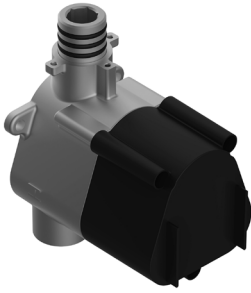

BATHROOM
M-Series Full Thermostatic
Shower System with LED
GL3.124SE-LM46E0

GRAFF®

Information

- 3/4" thermostatic valve and trim
- 3/4" 2-way diverter valve and trim (2 pieces)
- G-8201 dual-function, stainless steel showerhead, with rainfall and cascade settings, features 134 no-clog, easy-clean spray nozzles
- Single LED light with 6 color variations
- Flush-mounted swivel body sprays (3 pieces)
- Handshower set with wall bracket and 59" hose
- Optional extension kit
- Flow rates: rainfall ≤ 2.0 max gpm, cascade ≤ 2.0 max gpm, handshower ≤ 1.5 max gpm, body sprays ≤ 1.5 max gpm each
- ADA

BATHROOM
Thermostatic Rough Valve
G-8006

GRAFF®

Information

- 12.9 gpm @ 60 psi
- 3/4" universal inlets
- Built-in service stops
- Stacking outlet feature
- Complete serviceability from front of all units
- Supplied with protective plastic cover
- CalGreen compliant dependent on functions

Finishes

Polished
Chrome

G-8006

M-Series

3/4" Concealed Thermostatic Rough Valve

Product Features

- 12.9 gpm @ 60 psi
- 3/4" universal inlets
- Built-in service stops
- Stacking outlet feature
- Complete serviceability from front of all units
- Supplied with protective plastic cover
- CalGreen compliant dependent on functions

Finishes

Polished
Chrome

BATHROOM
Two-Way Diverter Volume Control
Valve WITH Off Function and Pass-
Through
G-8052

GRAFF®

Information

- 11.7 gpm @ 60 psi
- 3/4" universal inlets/outlets with female threads
- Operates one function at a time
- Stacking inlet and pass-through port feature
- Supplied with protective plastic cover
- CALGreen compliant depending on functions