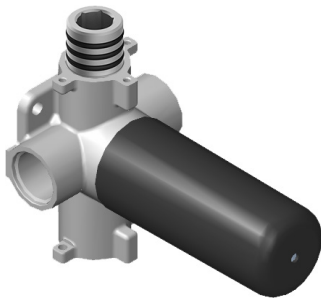

Finishes

Polished
Chrome

G-8006

M-Series

3/4" Concealed Thermostatic Rough Valve

Product Features

- 12.9 gpm @ 60 psi
- 3/4" universal inlets
- Built-in service stops
- Stacking outlet feature
- Complete serviceability from front of all units
- Supplied with protective plastic cover
- CalGreen compliant dependent on functions

www.graff-faucets.com | phone: 800-954-4723

BATHROOM
Terra M-Series Thermostatic Valve
Trim with Handle
G-8037-LM46E-T

GRAFF[®]

Information

- Single metal handle
- Decorative trim plate
- Use with G-8006 thermostatic rough valve
- To complete package, you must order rough valve
- ADA

Finishes

Polished
Chrome

BATHROOM
Two-Way Diverter Volume Control
Valve WITH Off Function and Pass-
Through
G-8052

GRAFF®

Information

- 11.7 gpm @ 60 psi
- 3/4" universal inlets/outlets with female threads
- Operates one function at a time
- Stacking inlet and pass-through port feature
- Supplied with protective plastic cover
- CALGreen compliant depending on functions

Finishes

Polished
Chrome

G-8052 M-Series
2-Way Diverter Volume Control Valve
WITH Off Function and Pass-Through

Product Features

- 12.1 gpm @ 60 psi
- 3/4" universal inlets/outlets with female threads
- Stacking inlet and pass-through port feature
- Supplied with protective plastic cover
- CalGreen compliant dependent on functions