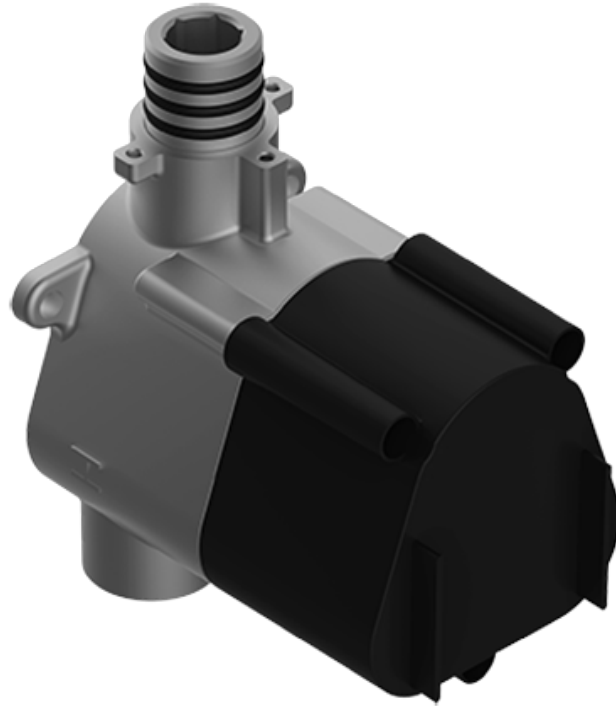

BATHROOM
M-Series Full Thermostatic
Shower System with LED
GL3.124SE-LM46E0

GRAFF®

Information

- 3/4" thermostatic valve and trim
- 3/4" 2-way diverter valve and trim (2 pieces)
- G-8201 dual-function, stainless steel showerhead, with rainfall and cascade settings, features 134 no-clog, easy-clean spray nozzles
- Single LED light with 6 color variations
- Flush-mounted swivel body sprays (3 pieces)
- Handshower set with wall bracket and 59" hose
- Optional extension kit
- Flow rates: rainfall ≤ 2.0 max gpm, cascade ≤ 2.0 max gpm, handshower ≤ 1.5 max gpm, body sprays ≤ 1.5 max gpm each
- ADA

BATHROOM
Thermostatic Rough Valve
G-8006

GRAFF®

Information

- 12.9 gpm @ 60 psi
- 3/4" universal inlets
- Built-in service stops
- Stacking outlet feature
- Complete serviceability from front of all units
- Supplied with protective plastic cover
- CalGreen compliant dependent on functions

Finishes

Polished
Chrome

G-8006

M-Series

3/4" Concealed Thermostatic Rough Valve

Product Features

- 12.9 gpm @ 60 psi
- 3/4" universal inlets
- Built-in service stops
- Stacking outlet feature
- Complete serviceability from front of all units
- Supplied with protective plastic cover
- CalGreen compliant dependent on functions

www.graff-faucets.com | phone: 800-954-4723

BATHROOM
Terra M-Series Thermostatic Valve
Trim with Handle
G-8037-LM46E-T

GRAFF[®]

Information

- Single metal handle
- Decorative trim plate
- Use with G-8006 thermostatic rough valve
- To complete package, you must order rough valve
- ADA