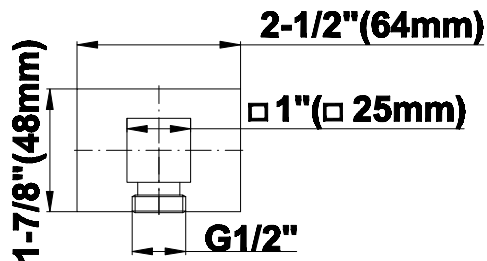

G-8633

Contemporary Square Wall Supply Elbow

Product Features

- 1/2" NPT female thread inlet

Available Finishes

- Polished Chrome
  G-8633-PC
- Steelnox®
  G-8633-SN
- Architectural Black w/Chrome
  Accents
  G-8633-PC/BK

Warranty

- Limited lifetime warranty

For complete warranty information go to
<http://www.graff-faucets.com/en/info/faqs>