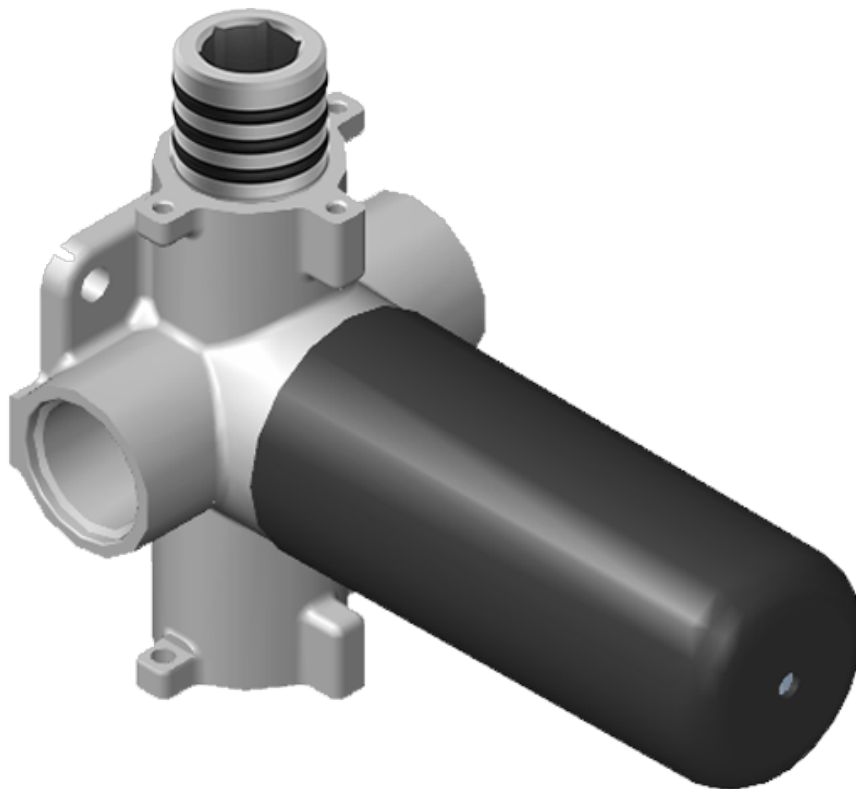

SHOWER
M-Series Full Thermostatic
Shower System
GM3.123SE-LM31E0

GRAFF[®]

Information

- 3/4" thermostatic valve and trim
- 3/4" 2-way diverter valve and trim (2 pieces)
- G-8226 dual-function, stainless steel showerhead, with rainfall and cascade settings, features 100 no-clog, easy-clean spray nozzles
- Flush-mounted swivel body sprays (3 pieces)
- Handshower set with wall bracket and 59" hose
- Optional extension kit
- Flow rates: rainfall ≤ 1.8 max gpm, cascade ≤ 1.8 max gpm, handshower ≤ 1.5 max gpm, body sprays ≤ 1.5 max gpm each
- ADA

Finishes

Polished
Chrome

G-8006

M-Series

3/4" Concealed Thermostatic Rough Valve

Product Features

- 12.9 gpm @ 60 psi
- 3/4" universal inlets
- Built-in service stops
- Stacking outlet feature
- Complete serviceability from front of all units
- Supplied with protective plastic cover
- CalGreen compliant dependent on functions

www.graff-designs.com | phone: 800-954-4723

SHOWER
Two-Way Diverter Volume Control
Valve WITH Off Function and Pass-
Through
G-8052

GRAFF[®]

Information

- 11.7 gpm @ 60 psi
- 3/4" universal inlets/outlets with female threads
- Operates one function at a time
- Stacking inlet and pass-through port feature
- Supplied with protective plastic cover
- CALGreen compliant depending on functions

Finishes

Polished
Chrome

G-8052 M-Series
 2-Way Diverter Volume Control Valve
 WITH Off Function and Pass-Through

Product Features

- 12.1 gpm @ 60 psi
- 3/4" universal inlets/outlets with female threads
- Stacking inlet and pass-through port feature
- Supplied with protective plastic cover
- CalGreen compliant dependent on functions