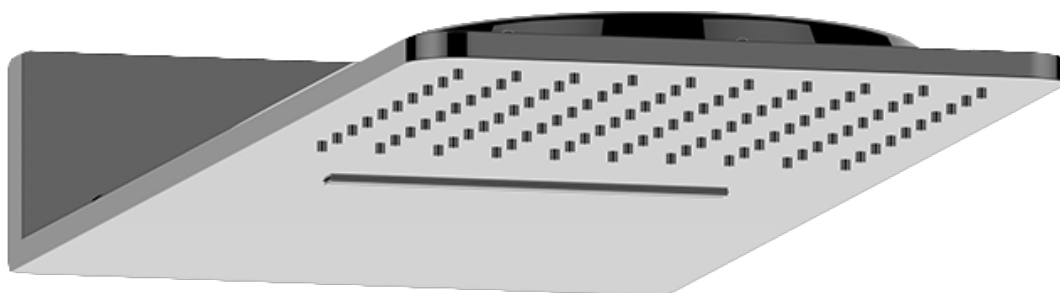

Finishes

Polished
Chrome

G-8071-LM31E1-T

SOLAR Series

SHOWER
Aqua-Sense Dual Function Water
Feature
G-8226

GRAFF[®]

Information

- Stainless Steel
- Wall-mounted installation
- Rainfall and cascade functions
- Functions may be used separately or simultaneously
- Rainfall flow rate ≤ 1.8 max gpm
- Cascade flow rate ≤ 1.8 max gpm
- 100 no-clog, easy-clean rubber water nozzles
- CALGreen