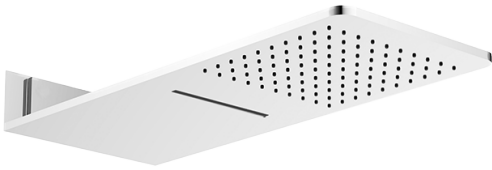

www.graff-faucets.com | phone: 800-954-4723

SHOWER
Solar M-Series 2-Way Diverter
Valve Trim with Handle
G-8071-LM31E1-T

GRAFF[®]

Information

- Single metal handle and decorative trim plate
- Use with G-8052 2-Way Diverter Volume Control Valve WITH Off Function and Pass-Through
- ADA

Finishes

Polished
Chrome

G-8071-LM31E1-T

SOLAR Series

SHOWER
Aqua-Sense Dual Function Water
Feature
G-8226

GRAFF[®]

Information

- Stainless Steel
- Wall-mounted installation
- Rainfall and cascade functions
- Functions may be used separately or simultaneously
- Rainfall flow rate ≤ 1.8 max gpm
- Cascade flow rate ≤ 1.8 max gpm
- 100 no-clog, easy-clean rubber water nozzles
- CALGreen

Finishes

Polished
Chrome

G-8226

Aqua-Sense Collection
Dual-Function Water Feature

Product Features

- Stainless steel
- Wall-mounted installation
- Rainfall and cascade functions
- Functions may be used separately or simultaneously
- Rainfall flow rate ≤ 1.8 max gpm
- Cascade flow rate ≤ 1.8 max gpm
- 100 no-clog, easy-clean rubber water nozzles