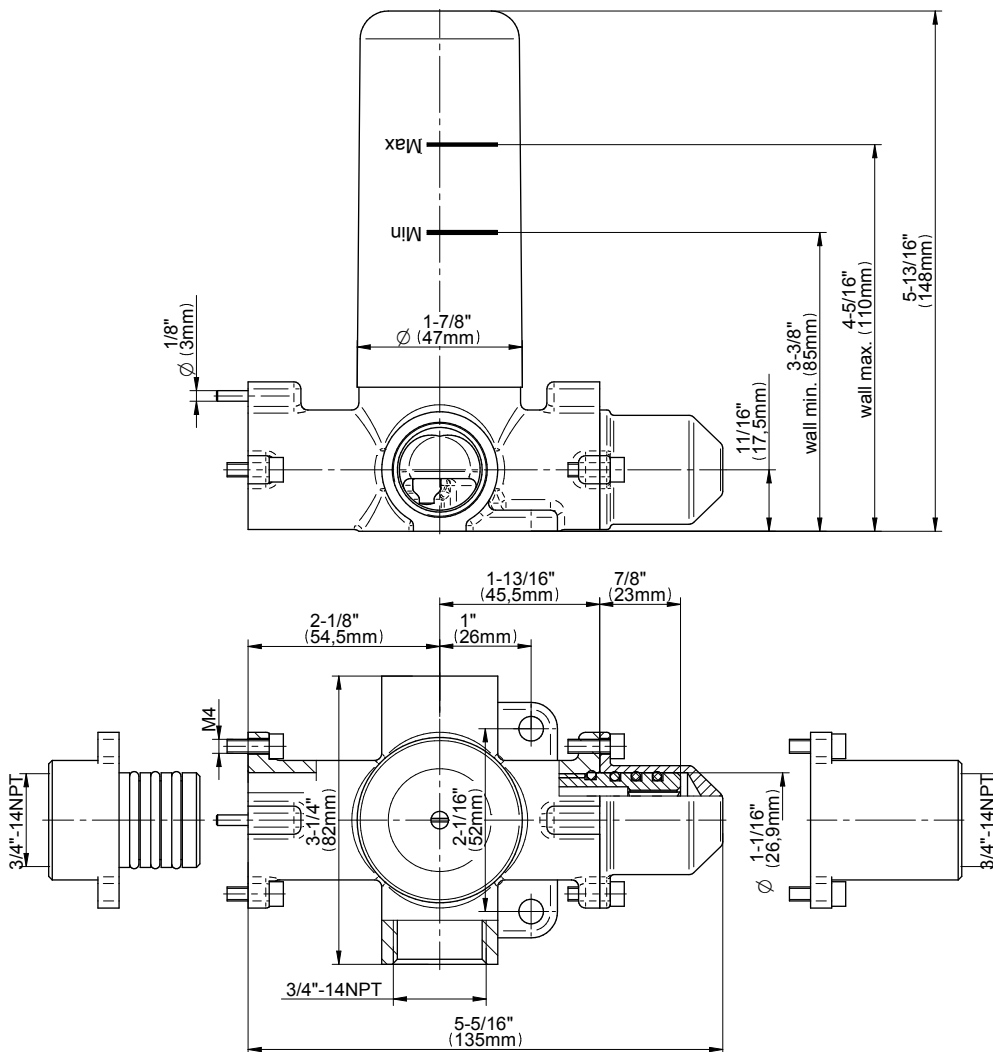

The measurements shown are for reference only. Products and specifications shown are subject to change without notice. Revised 3/2016.

www.graff-faucets.com | phone: 800-954-4723