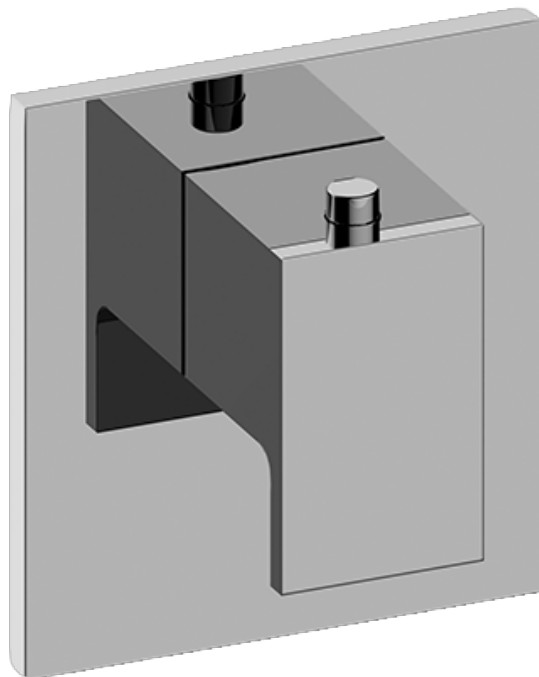

SHOWER
M-Series Full Thermostatic
Shower System
GM3.123SE-LM31E0

GRAFF[®]

Information

- 3/4" thermostatic valve and trim
- 3/4" 2-way diverter valve and trim (2 pieces)
- G-8226 dual-function, stainless steel showerhead, with rainfall and cascade settings, features 100 no-clog, easy-clean spray nozzles
- Flush-mounted swivel body sprays (3 pieces)
- Handshower set with wall bracket and 59" hose
- Optional extension kit
- Flow rates: rainfall ≤ 1.8 max gpm, cascade ≤ 1.8 max gpm, handshower ≤ 1.5 max gpm, body sprays ≤ 1.5 max gpm each
- ADA

SHOWER
Thermostatic Rough Valve
G-8006

GRAFF[®]

Information

- 12.9 gpm @ 60 psi
- 3/4" universal inlets
- Built-in service stops
- Stacking outlet feature
- Complete serviceability from front of all units
- Supplied with protective plastic cover
- CalGreen compliant dependent on functions

Finishes

Polished
Chrome

G-8006

M-Series

3/4" Concealed Thermostatic Rough Valve

Product Features

- 12.9 gpm @ 60 psi
- 3/4" universal inlets
- Built-in service stops
- Stacking outlet feature
- Complete serviceability from front of all units
- Supplied with protective plastic cover
- CalGreen compliant dependent on functions

www.graff-faucets.com | phone: 800-954-4723

SHOWER
Solar M-Series Thermostatic Valve
Trim with Handle
G-8043-LM31E-T

GRAFF[®]

Information

- Single metal handle and decorative trim plate
- Use with G-8006 thermostatic rough valve
- ADA