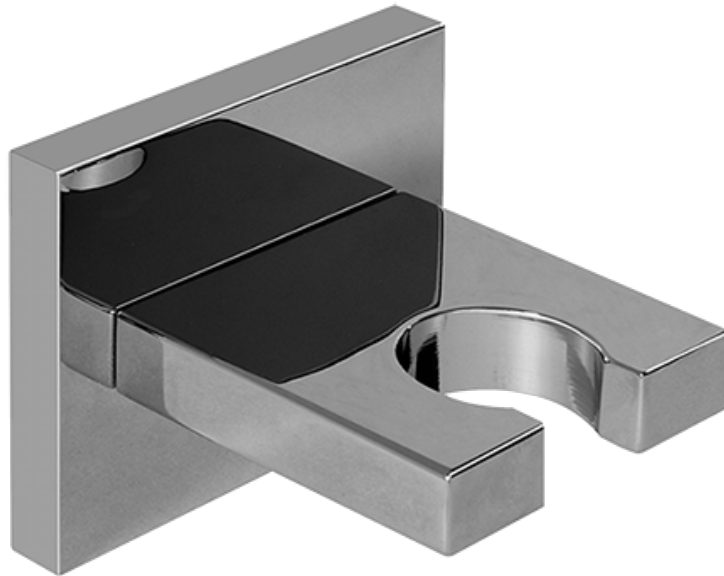

Finishes

Polished
Chrome

G-8497

Shower Components

Contemporary Flush-Mount Body Spray with Solid Brass Swivel Head

Product Features

- 12 no-clog, easy-clean silicone jets
- Metal ball-joint allows for 18° angle adjustment of body spray
- Brass wall escutcheon and Flush-mounted trim
- 1/2" NPT female thread inlet
- Body spray flow rate ≤ 1.5 max gpm

SHOWER
59" Shower Hose
G-8605

GRAFF®

Information

- Brass spiral flexible hose with conical nut

Finishes

Polished
Chrome

Product Features

- Brass spiral flexible hose with conical nut

* Special order finish- call for availability

SHOWER
Contemporary Square Wall
Bracket for Handshower
G-8632

GRAFF[®]

Information

- Solid brass construction

Finishes

Polished
Chrome

G-8632

Contemporary Square Wall Bracket for Handshower

Product Features

- Solid brass construction

Available Finishes

- Polished Chrome
G-8632-PC
- Steelnox[®]
G-8632-SN

Warranty

- Limited lifetime warranty

For complete warranty information go to
<http://www.graff-faucets.com/en/info/faqs>