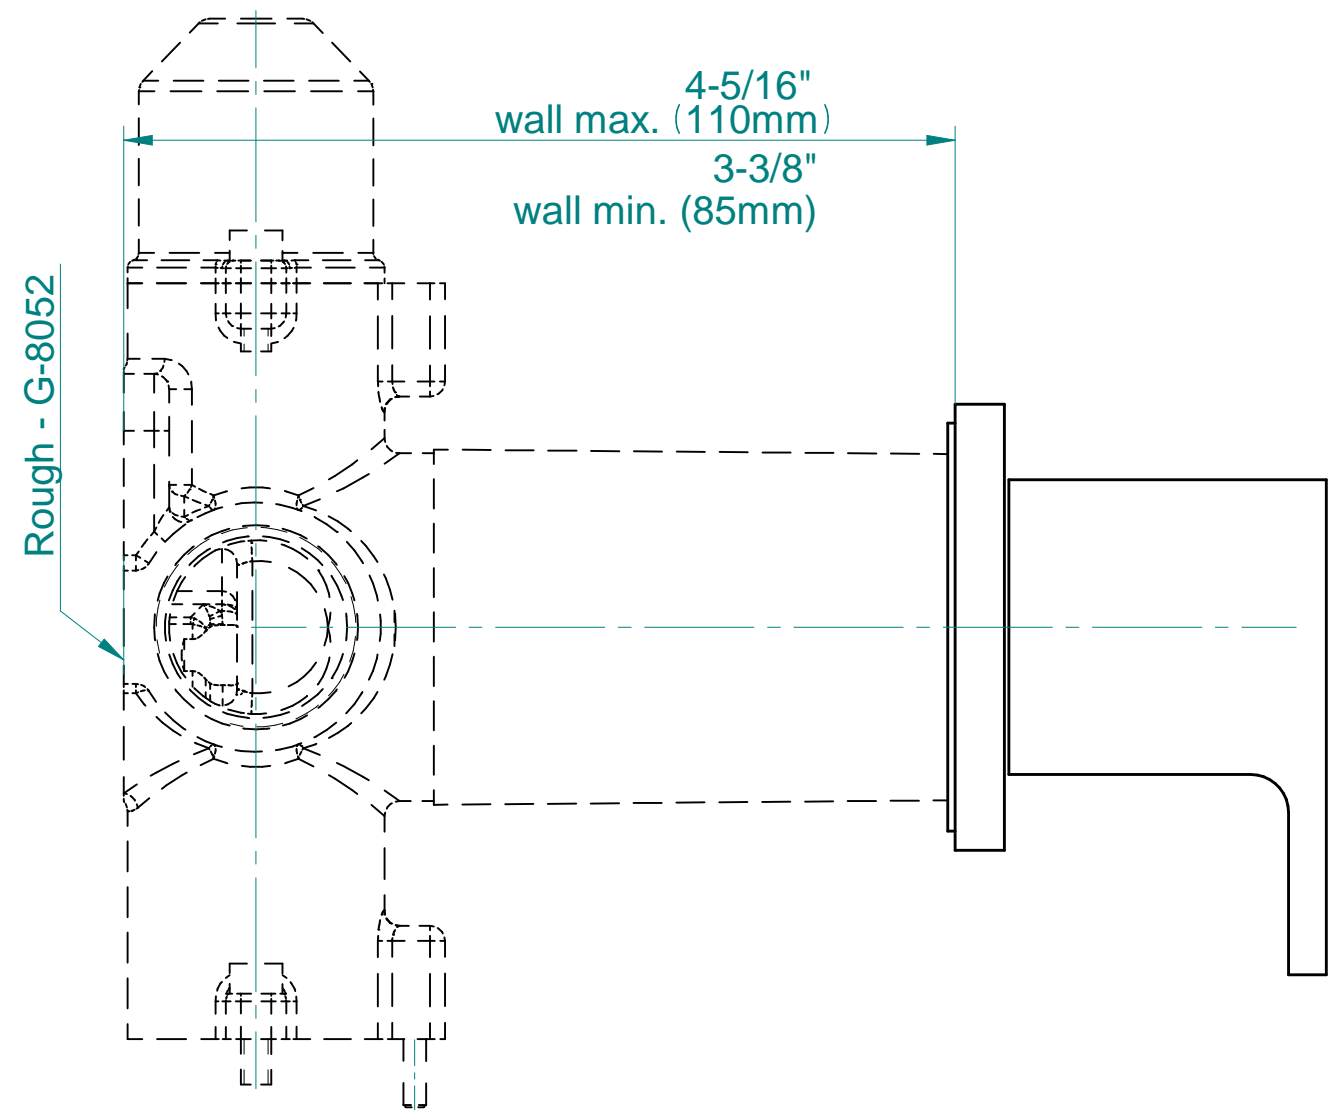

G-8071-LM31E1-T

SOLAR Series