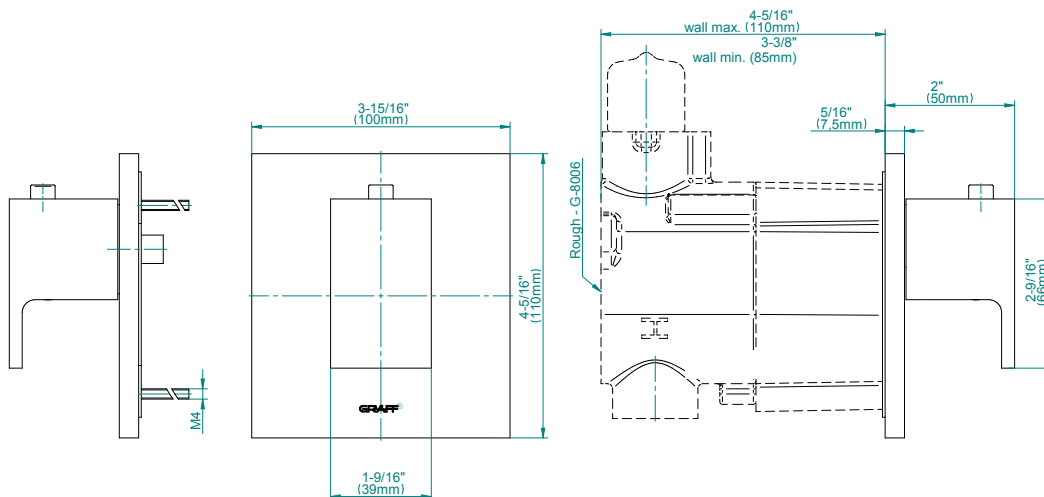

The measurements shown are for reference only. Products and specifications shown are subject to change without notice. Revised 7/2018.

www.graff-designs.com | phone: 800-954-4723