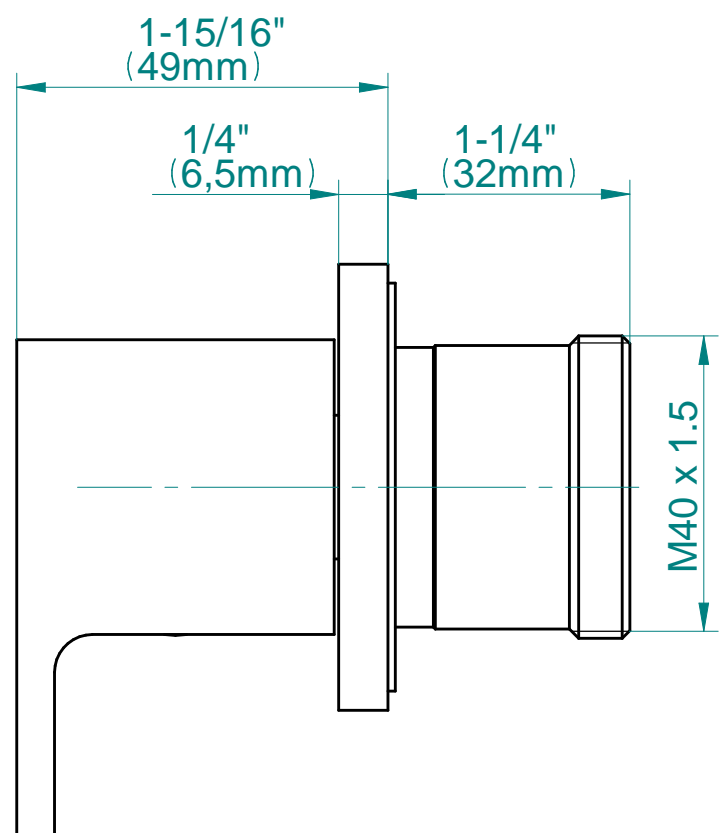

G-8071-LM31E1-T

SOLAR Series