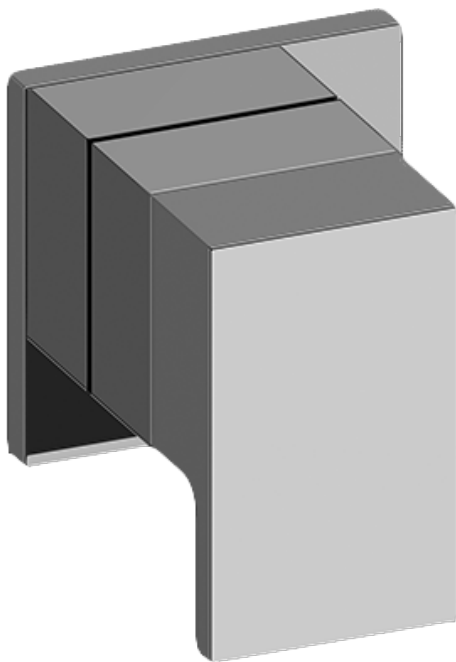

www.graff-faucets.com | phone: 800-954-4723

SHOWER
Solar M-Series 2-Way Diverter
Valve Trim with Handle
G-8071-LM31E1-T

GRAFF[®]

Information

- Single metal handle and decorative trim plate
- Use with G-8052 2-Way Diverter Volume Control Valve WITH Off Function and Pass-Through
- ADA