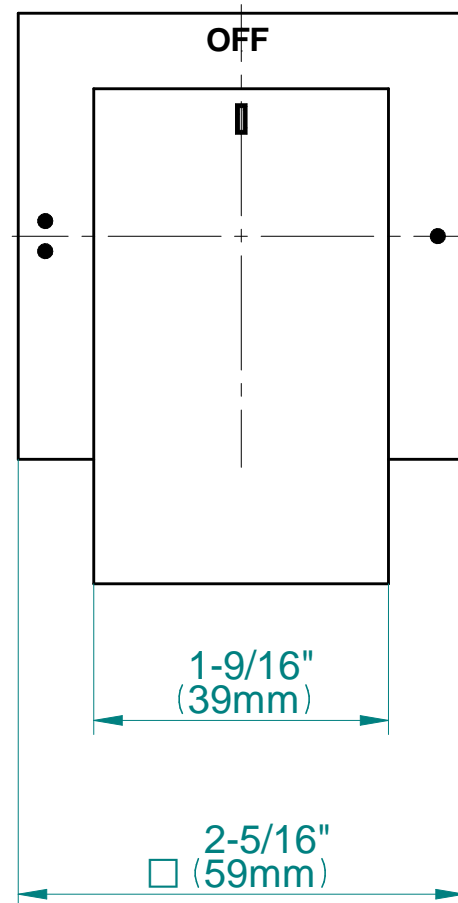

G-8071-LM31E1-T

SOLAR Series