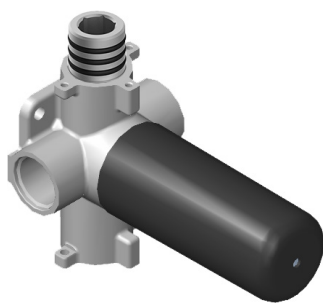

SHOWER
M-Series Full Thermostatic
Shower System
GM3.123SE-LM31E0

GRAFF[®]

Information

- 3/4" thermostatic valve and trim
- 3/4" 2-way diverter valve and trim (2 pieces)
- G-8226 dual-function, stainless steel showerhead, with rainfall and cascade settings, features 100 no-clog, easy-clean spray nozzles
- Flush-mounted swivel body sprays (3 pieces)
- Handshower set with wall bracket and 59" hose
- Optional extension kit
- Flow rates: rainfall ≤ 1.8 max gpm, cascade ≤ 1.8 max gpm, handshower ≤ 1.5 max gpm, body sprays ≤ 1.5 max gpm each
- ADA

Finishes

Polished
Chrome

G-8006

M-Series

3/4" Concealed Thermostatic Rough Valve

Product Features

- 12.9 gpm @ 60 psi
- 3/4" universal inlets
- Built-in service stops
- Stacking outlet feature
- Complete serviceability from front of all units
- Supplied with protective plastic cover
- CalGreen compliant dependent on functions

www.graff-designs.com | phone: 800-954-4723

SHOWER
Two-Way Diverter Volume Control
Valve WITH Off Function and Pass-
Through
G-8052

GRAFF[®]

Information

- 11.7 gpm @ 60 psi
- 3/4" universal inlets/outlets with female threads
- Operates one function at a time
- Stacking inlet and pass-through port feature
- Supplied with protective plastic cover
- CALGreen compliant depending on functions

Finishes

Polished
Chrome

G-8052 M-Series
 2-Way Diverter Volume Control Valve
 WITH Off Function and Pass-Through

Product Features

- 12.1 gpm @ 60 psi
- 3/4" universal inlets/outlets with female threads
- Stacking inlet and pass-through port feature
- Supplied with protective plastic cover
- CalGreen compliant dependent on functions