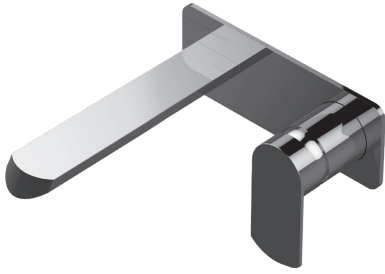

BATHROOM
Phase Wall-Mounted Lavatory
Faucet with Single Handle
G-6635-LM45W

GRAFF®

Information

- Wall-mount spout and handle installation
- Aerated flow rate ≤ 1.2 max gpm
- 7-1/2" spout reach
- Drain assembly not included
- Optional Matching Decorative Trap G-9970
- Optional extension kit
- ADA
- CALGreen

G-6635-LM45W

Phase Collection

Wall-Mounted Lavatory Faucet w/Single Handle

GRAFF®

Product Features

- Wall mount spout and handle installation
- Aerated flow rate ≤ 1.2 max gpm
- 7-1/2" spout reach
- Drain assembly not included

Olive Bronze

Polished
Chrome

Polished
Nickel

Architectural
White

BATHROOM
Phase Wall-Mounted Lavatory
Faucet with Single Handle
G-6635-LM45W

GRAFF®

Information

- Wall-mount spout and handle installation
- Aerated flow rate ≤ 1.2 max gpm
- 7-1/2" spout reach
- Drain assembly not included
- Optional Matching Decorative Trap G-9970
- Optional extension kit
- ADA
- CALGreen

Polished
Nickel

Architectural
White

G-6635-LM45W

Phase Collection

Wall-Mounted Lavatory Faucet w/Single Handle

GRAFF®

Product Features

- Wall mount spout and handle installation
- Aerated flow rate ≤ 1.2 max gpm
- 7-1/2" spout reach
- Drain assembly not included