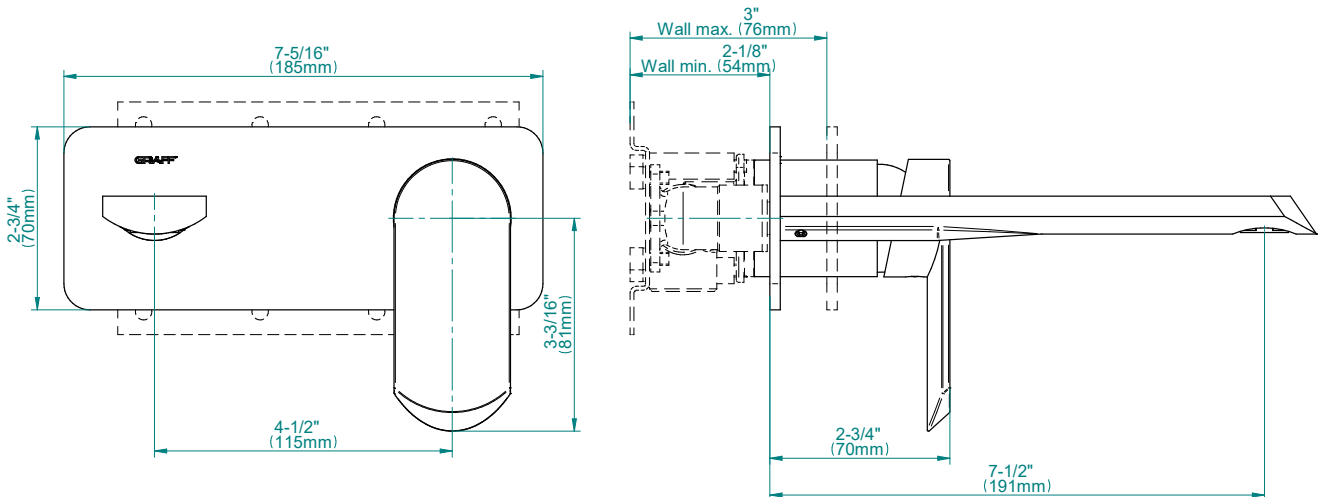

The measurements shown are for reference only. Products and specifications shown are subject to change without notice. Revised 11/2019

www.graff-designs.com | phone: 800-954-4723