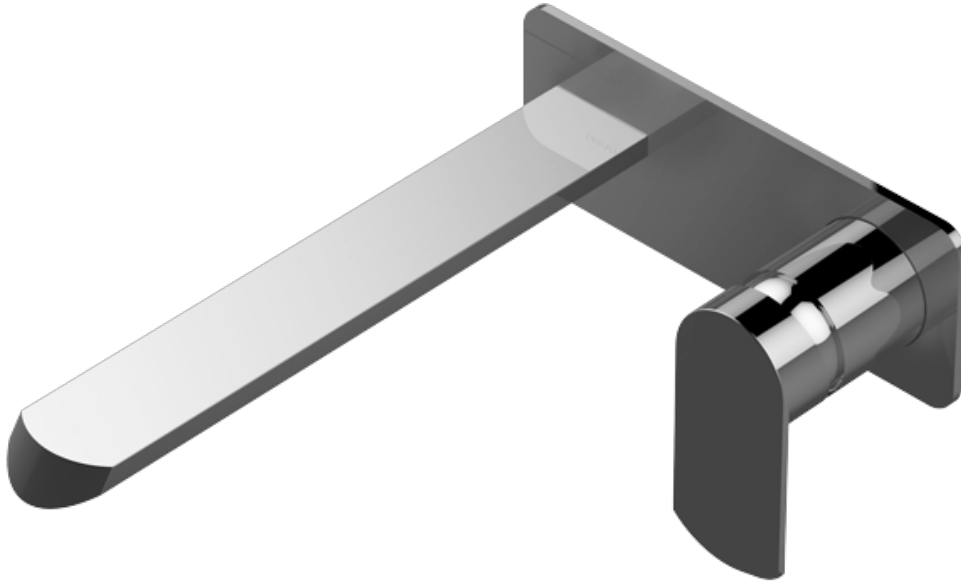

BATHROOM
Phase Wall-Mounted Lavatory
Faucet with Single Handle
G-6635-LM45W

GRAFF®

Information

- Wall-mount spout and handle installation
- Aerated flow rate ≤ 1.2 max gpm
- 7-1/2" spout reach
- Drain assembly not included
- Optional Matching Decorative Trap G-9970
- Optional extension kit
- ADA
- CALGreen

G-6635-LM45W

Phase Collection

Wall-Mounted Lavatory Faucet w/Single Handle

GRAFF®

Product Features

- Wall mount spout and handle installation
- Aerated flow rate ≤ 1.2 max gpm
- 7-1/2" spout reach
- Drain assembly not included

Olive Bronze

Polished
Chrome

Polished
Nickel

Architectural
White

BATHROOM
Phase Wall-Mounted Lavatory
Faucet with Single Handle
G-6635-LM45W

GRAFF®

Information

- Wall-mount spout and handle installation
- Aerated flow rate ≤ 1.2 max gpm
- 7-1/2" spout reach
- Drain assembly not included
- Optional Matching Decorative Trap G-9970
- Optional extension kit
- ADA
- CALGreen