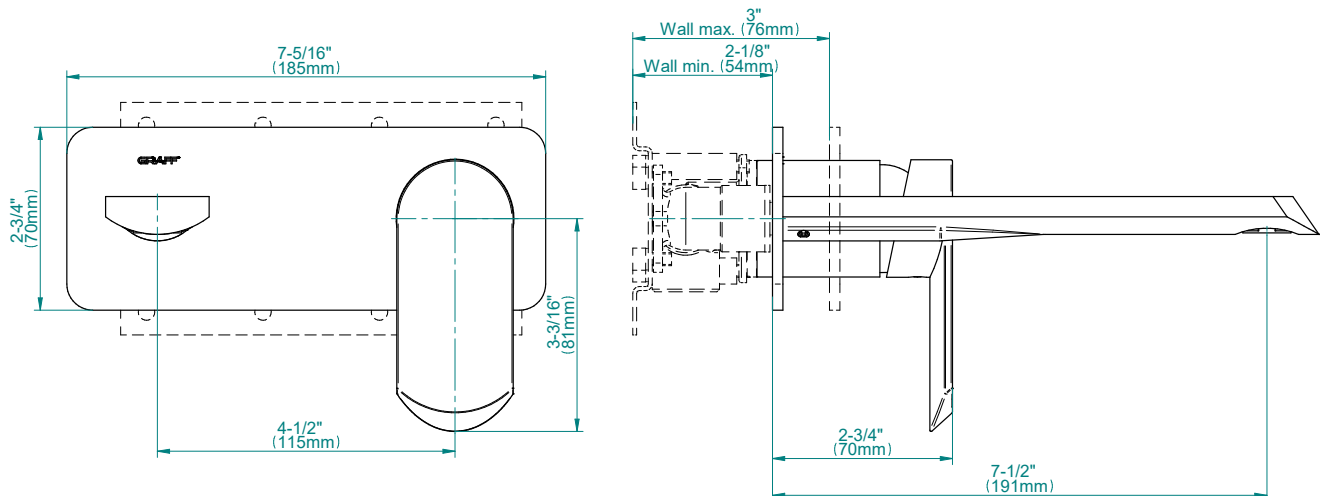

Warranty

- Limited lifetime warranty

For complete warranty information go to <https://www.graff-designs.com/en/info/faqs>