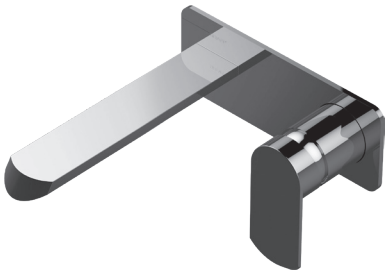

BATHROOM
Phase Wall-Mounted Lavatory
Faucet with Single Handle
G-6635-LM45W

GRAFF®

Information

- Wall-mount spout and handle installation
- Aerated flow rate ≤ 1.2 max gpm
- 7-1/2" spout reach
- Drain assembly not included
- Optional Matching Decorative Trap G-9970
- Optional extension kit
- ADA
- CALGreen

G-6635-LM45W

Phase Collection

Wall-Mounted Lavatory Faucet w/Single Handle

GRAFF®

Product Features

- Wall mount spout and handle installation
- Aerated flow rate ≤ 1.2 max gpm
- 7-1/2" spout reach
- Drain assembly not included

Olive Bronze

Polished
Chrome

Polished
Nickel

Architectural
White

BATHROOM
Phase Wall-Mounted Lavatory
Faucet with Single Handle
G-6635-LM45W

GRAFF®

Information

- Wall-mount spout and handle installation
- Aerated flow rate ≤ 1.2 max gpm
- 7-1/2" spout reach
- Drain assembly not included
- Optional Matching Decorative Trap G-9970
- Optional extension kit
- ADA
- CALGreen

Polished
Nickel

Architectural
White

G-6635-LM45W

Phase Collection

Wall-Mounted Lavatory Faucet w/Single Handle

GRAFF®

Product Features

- Wall mount spout and handle installation
- Aerated flow rate ≤ 1.2 max gpm
- 7-1/2" spout reach
- Drain assembly not included