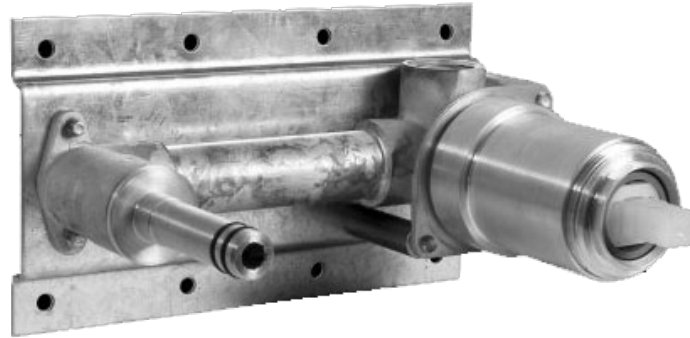

BATHROOM
Rough Valve
G-1020

GRAFF®

Finishes

24K Gold

24K Brushed
Gold

Architectural
Black™

Brushed
Nickel

Matte Black

Olive Bronze

Polished
Chrome

Polished
Nickel

Architectural
White