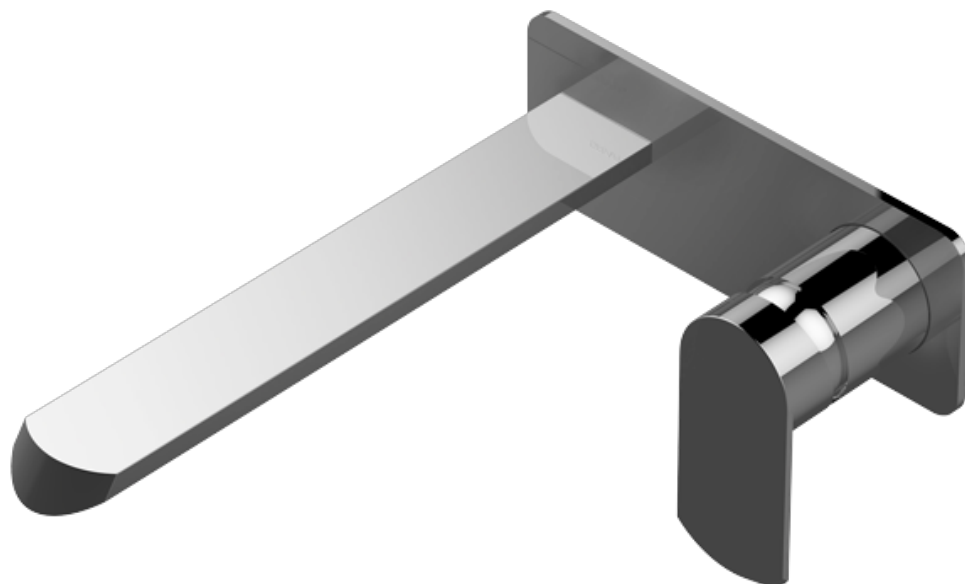

BATHROOM
Phase Wall-Mounted Lavatory
Faucet with Single Handle
G-6635-LM45W

GRAFF®

Information

- Wall-mount spout and handle installation
- Aerated flow rate ≤ 1.2 max gpm
- 7-1/2" spout reach
- Drain assembly not included
- Optional Matching Decorative Trap G-9970
- Optional extension kit
- ADA
- CALGreen

G-6635-LM45W

Phase Collection

Wall-Mounted Lavatory Faucet w/Single Handle

GRAFF®

Product Features

- Wall mount spout and handle installation
- Aerated flow rate ≤ 1.2 max gpm
- 7-1/2" spout reach
- Drain assembly not included

Olive Bronze

Polished
Chrome

Polished
Nickel

Architectural
White

BATHROOM
Phase Wall-Mounted Lavatory
Faucet with Single Handle
G-6635-LM45W

GRAFF®

Information

- Wall-mount spout and handle installation
- Aerated flow rate ≤ 1.2 max gpm
- 7-1/2" spout reach
- Drain assembly not included
- Optional Matching Decorative Trap G-9970
- Optional extension kit
- ADA
- CALGreen

Polished
Nickel

Architectural
White

G-6635-LM45W

Phase Collection

Wall-Mounted Lavatory Faucet w/Single Handle

GRAFF®

Product Features

- Wall mount spout and handle installation
- Aerated flow rate ≤ 1.2 max gpm
- 7-1/2" spout reach
- Drain assembly not included