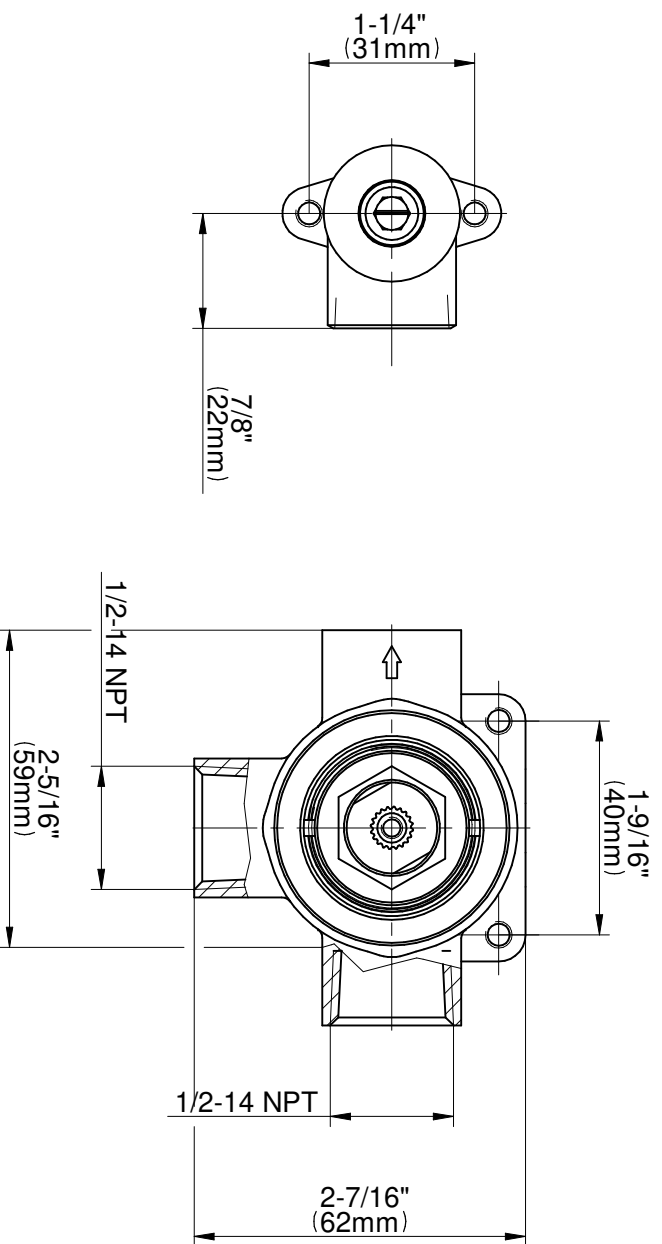

G-1086

Vintage Series