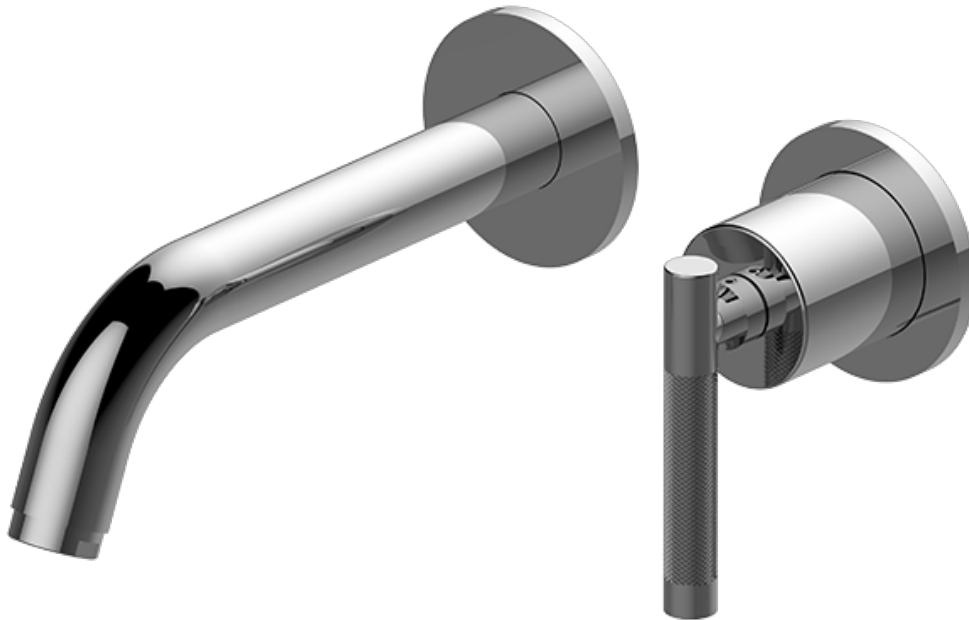

BATHROOM
Harley Wall-Mounted Lavatory
Faucet with Single Handle
G-11435-LM57

GRAFF®

Information

- Wall-mount spout and handle installation
- Aerated flow rate ≤ 1.2 max gpm
- 7-1/2" spout reach
- Handle may be installed on left or right of spout
- Drain assembly not included
- Optional matching decorative trap G-9970
- Optional extension kit
- ADA
- CALGreen

Polished
Chrome with
Onyx PVD
Accents

Polished
Nickel

Polished
Nickel with
Onyx PVD
Accents

Architectural
White

G-1086

Vintage Series

BATHROOM
 Harley Wall-Mounted Lavatory
 Faucet with Single Handle
G-11435-LM57

Information

- Wall-mount spout and handle installation
- Aerated flow rate ≤ 1.2 max gpm
- 7-1/2" spout reach
- Handle may be installed on left or right of spout
- Drain assembly not included
- Optional matching decorative trap G-9970
- Optional extension kit
- ADA
- CALGreen