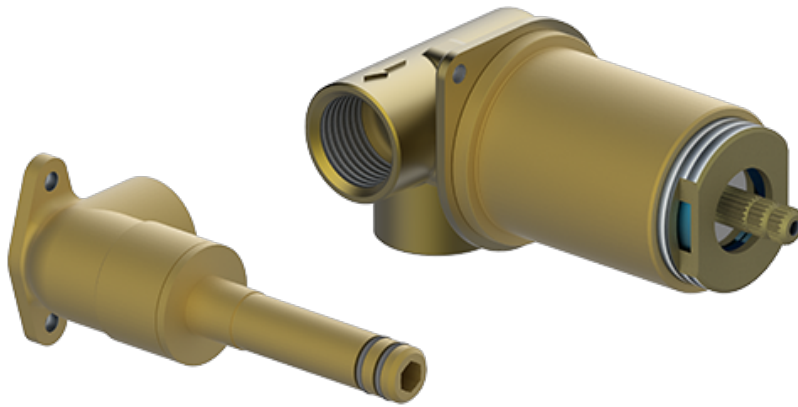

BATHROOM
Harley Wall-Mounted Lavatory
Faucet with Single Handle
G-11435-LM57

GRAFF®

Information

- Wall-mount spout and handle installation
- Aerated flow rate ≤ 1.2 max gpm
- 7-1/2" spout reach
- Handle may be installed on left or right of spout
- Drain assembly not included
- Optional matching decorative trap G-9970
- Optional extension kit
- ADA
- CALGreen

GN-11435-LM57B-T

Harley Series

Finishes

24K Gold

24K Brushed
Gold

24K Brushed
Gold with
Onyx PVD
Accents

Brushed Brass
PVD

Architectural
Black™

Polished
Chrome with
Onyx PVD
Accents

Polished
Nickel

Polished
Nickel with
Onyx PVD
Accents

Architectural
White

G-1086

Vintage Series

BATHROOM
 Harley Wall-Mounted Lavatory
 Faucet with Single Handle
G-11435-LM57

Information

- Wall-mount spout and handle installation
- Aerated flow rate ≤ 1.2 max gpm
- 7-1/2" spout reach
- Handle may be installed on left or right of spout
- Drain assembly not included
- Optional matching decorative trap G-9970
- Optional extension kit
- ADA
- CALGreen