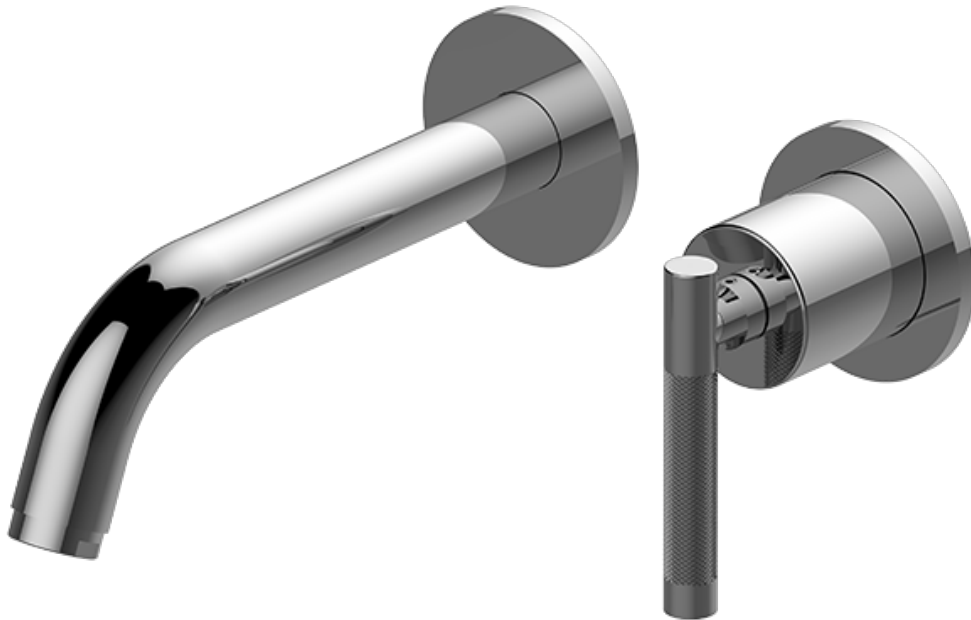

BATHROOM
Harley Wall-Mounted Lavatory
Faucet with Single Handle
G-11435-LM57

GRAFF®

Information

- Wall-mount spout and handle installation
- Aerated flow rate ≤ 1.2 max gpm
- 7-1/2" spout reach
- Handle may be installed on left or right of spout
- Drain assembly not included
- Optional matching decorative trap G-9970
- Optional extension kit
- ADA
- CALGreen

GN-11435-LM57B-T

Harley Series

Finishes

24K Gold

24K Brushed
Gold

24K Brushed
Gold with
Onyx PVD
Accents

Brushed Brass
PVD

Architectural
Black™

Polished
Chrome with
Onyx PVD
Accents

Polished
Nickel

Polished
Nickel with
Onyx PVD
Accents

Architectural
White

G-1086

Vintage Series

BATHROOM
 Harley Wall-Mounted Lavatory
 Faucet with Single Handle
G-11435-LM57

Information

- Wall-mount spout and handle installation
- Aerated flow rate ≤ 1.2 max gpm
- 7-1/2" spout reach
- Handle may be installed on left or right of spout
- Drain assembly not included
- Optional matching decorative trap G-9970
- Optional extension kit
- ADA
- CALGreen