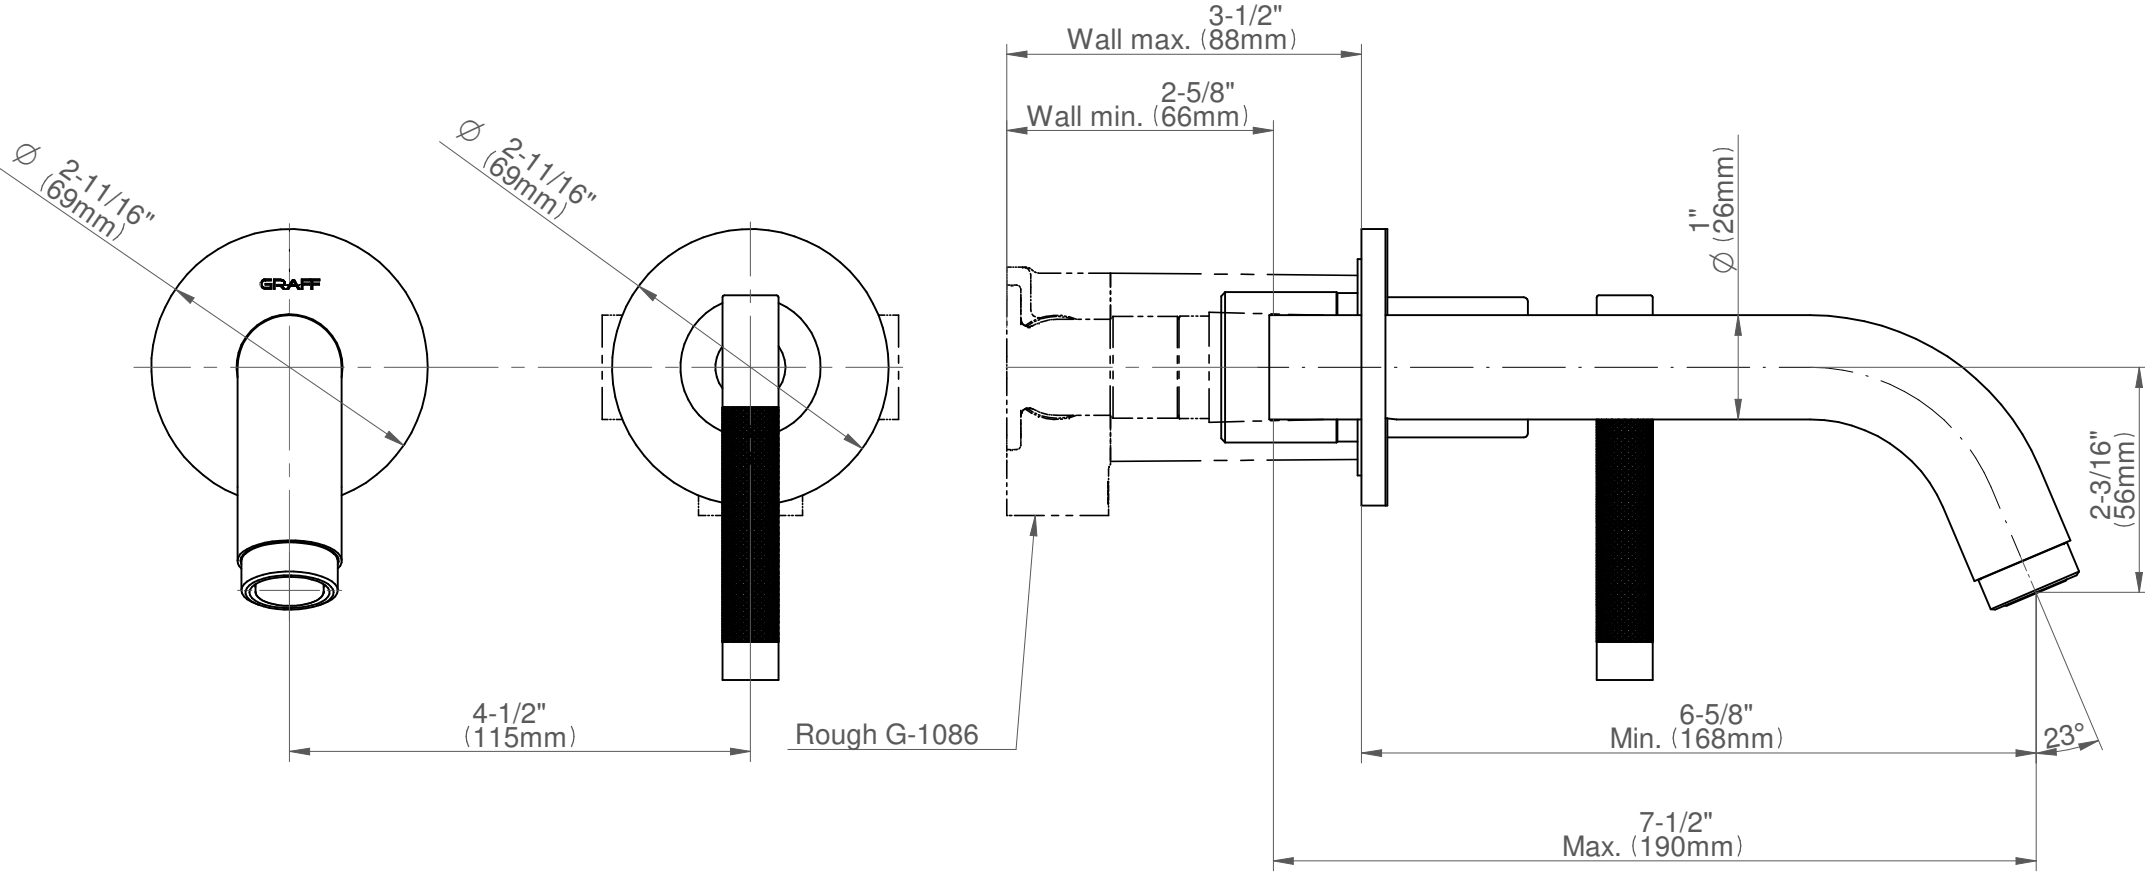

GN-11435-LM57B-T

Harley Series