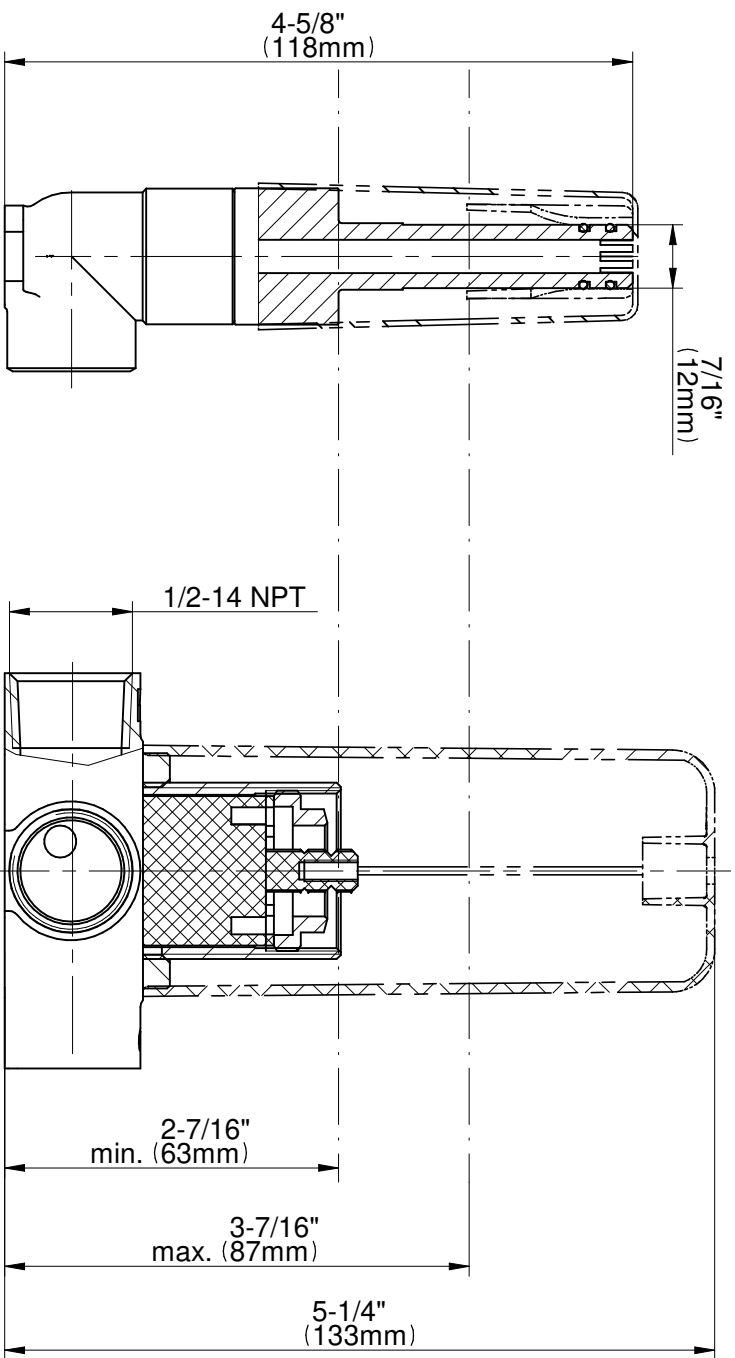

G-1086

Vintage Series