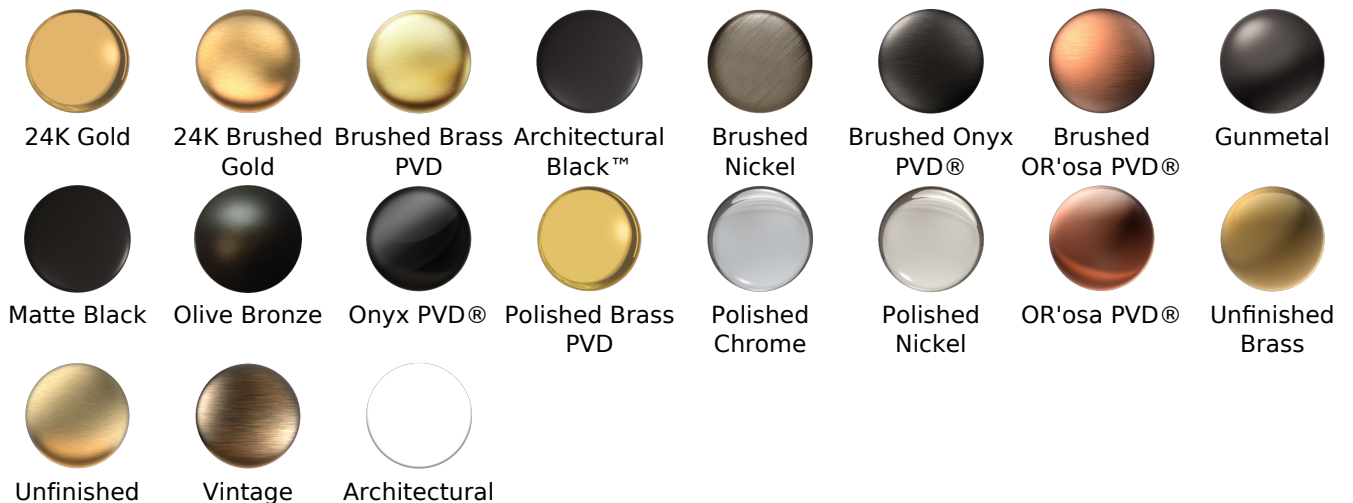

SHOWER
 16" Transitional Grab Bar
G-9216

Information

- 16" center to center
- 1-1/2" distance from wall to bar
- 1-1/4" diameter
- Solid brass construction
- Mounting hardware included
- ADA compliant when installed properly
- Style options complement Camden collection
- ADA

Finishes

Brushed Brass
Brushed Brass White

G-9216

Camden Series