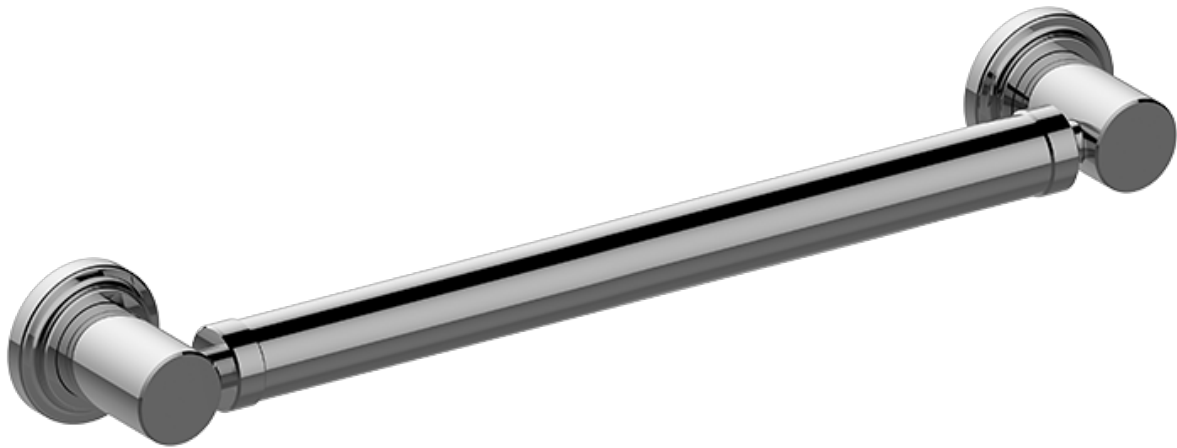

SHOWER
 16" Transitional Grab Bar
G-9216

Information

- 16" center to center
- 1-1/2" distance from wall to bar
- 1-1/4" diameter
- Solid brass construction
- Mounting hardware included
- ADA compliant when installed properly
- Style options complement Camden collection
- ADA

Finishes

Brushed Brass
Brushed Brass White

G-9216

Camden Series