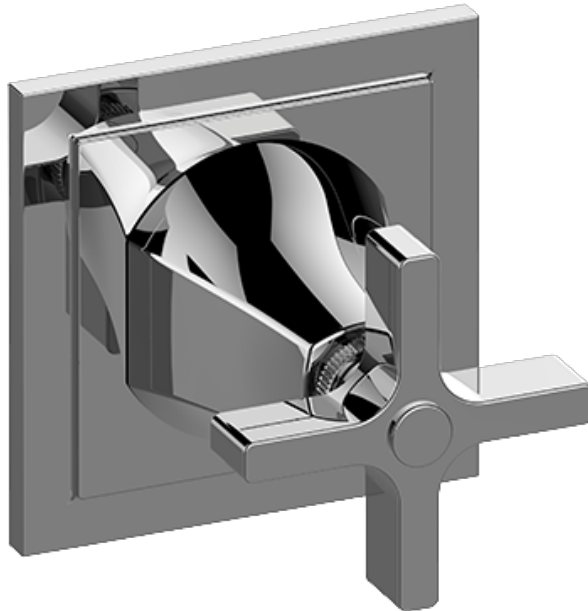

SHOWER  
 Finezza DUE Two-Way Diverter  
 Valve Trim Plate and Handle  
**G-8173-C15E1-T**

**Information**

- Single metal handle
- Decorative trim plate
- Use with G-8052 2-way diverter (pass through) control rough valve WITH off function
- To complete package, you must order rough valve

# G-8173-C15E1-T

Finezza DUE Collection

Two-Way Diverter Valve Trim Plate and Handle

## Product Features

- Single metal handle
- Decorative trim plate
- Use with G-8052 2-way diverter (pass through) control rough valve WITH off function
- To complete package, you must order rough valve