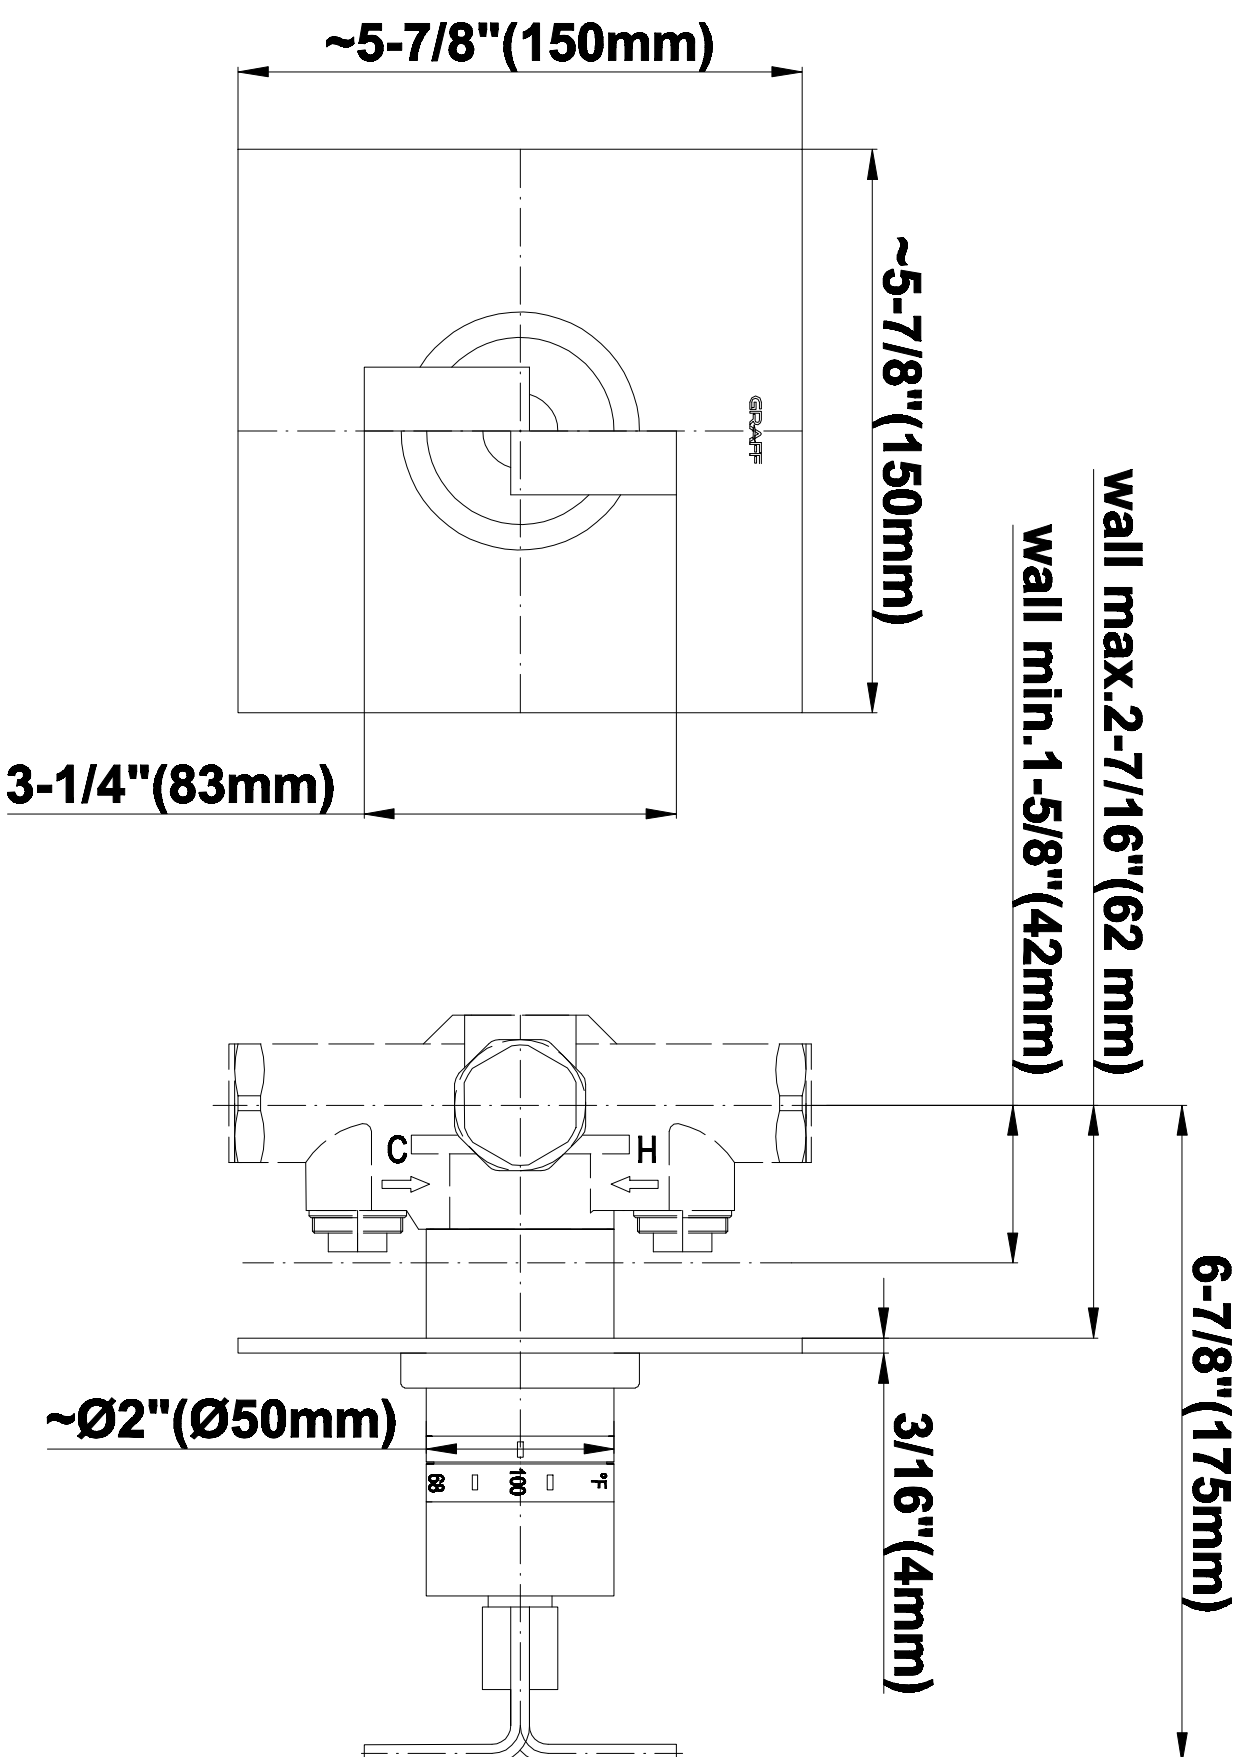

SHOWER
Full Square LED Thermostatic
Shower System
GH1.124A-C9S

GRAFF®

Information

- 3/4" thermostatic valve and trim
- G-8201 dual-function showerhead, with rainfall & cascade settings, features 134 no clog, easy-clean spray nozzles
- Single LED light with 6 color variations
- Swivel body sprays (3 pieces)
- Handshower set w/wall bracket
- Stop/volume control valves and trim (4 pieces)
- 3/4" thermostatic rough valve flow rate ~18 gpm @ 60 psi
- Flow Rates: rainfall ≤ 2.0 max gpm, cascade ≤ 2.0 max gpm, handshower ≤ 1.5 max gpm

SHOWER
Rough
G-8005

GRAFF®

Information

- 18.4 gpm @ 60 psi
- 3/4" universal inlets/outlets with female threads
- Built-in service stops
- Complete serviceability from front of all units
- Supplied with protective plastic cover
- Thermostatic valve uses a paraffin wax cartridge

Finishes

Polished
Chrome

SHOWER
Immersion SOLID Trim Plate
w/Handle
G-8041-C9S-T

GRAFF[®]

Information

- Single metal handle
- Decorative trim plate
- Use with G-8000 or G-8005 thermostatic rough valve
- To complete package, you must order rough valve
- ADA

Finishes

Polished
Chrome

G-8041

SHOWER
Rough
G-8075

GRAFF[®]

Information

- 3/4" universal inlets/outlets with female threads
- Supplied with protective plastic cover

Finishes