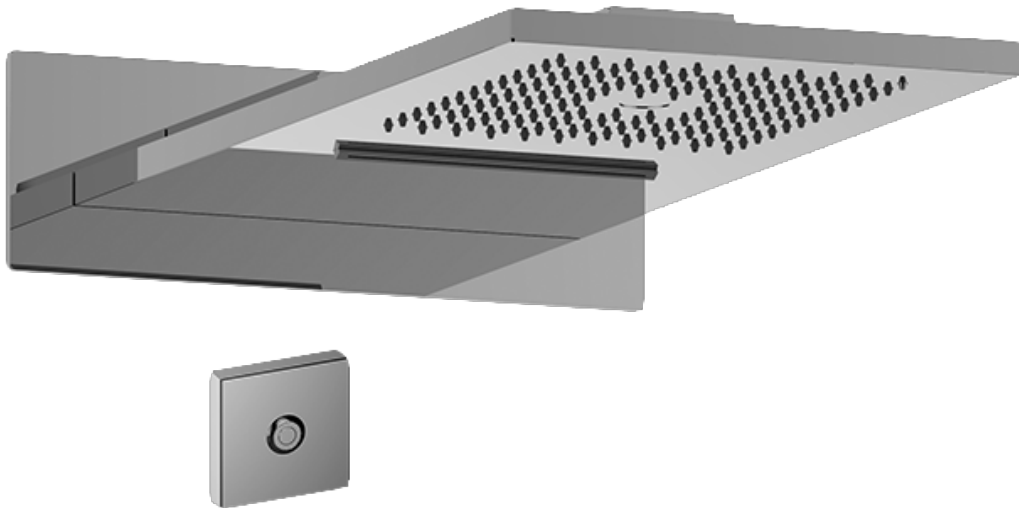

SHOWER
Full Square LED Thermostatic
Shower System
GH1.124A-C9S

GRAFF®

Information

- 3/4" thermostatic valve and trim
- G-8201 dual-function showerhead, with rainfall & cascade settings, features 134 no clog, easy-clean spray nozzles
- Single LED light with 6 color variations
- Swivel body sprays (3 pieces)
- Handshower set w/wall bracket
- Stop/volume control valves and trim (4 pieces)
- 3/4" thermostatic rough valve flow rate ~18 gpm @ 60 psi
- Flow Rates: rainfall ≤ 2.0 max gpm, cascade ≤ 2.0 max gpm, handshower ≤ 1.5 max gpm

Polished
Chrome

SHOWER
Immersion SOLID Trim Plate
w/Handle
G-8095-C9S-T

GRAFF®

Information

- Single metal handle
- Decorative trim plate
- Use with G-8070 or G-8075 thermostatic stop/volume control rough valve
- To complete package, you must order rough valve
- ADA

Finishes

Polished
Chrome

G-8095

SHOWER
Dual-Function Water Feature with
LED
G-8201

GRAFF®

Information

- Stainless Steel
- Rainfall and Cascade functions
- Functions may be used separately or simultaneously
- Single LED light with 6 color variations
- Rainfall flow rate ≤ 2.0 max gpm
- Cascade flow rate ≤ 2.0 max gpm
- 134 no-clog, easy-clean rubber water nozzles
- Includes wall-mount button for LED control box
- CALGreen

Finishes

Polished
Chrome

G-8201

Aqua-Sense Collection

Dual-Function Water Feature with LED

GRAFF[®]
CUTTING EDGE DESIGN

Product Features

- Stainless steel
- Wall-mounted installation
- Rainfall and cascade functions
- Functions may be used separately or simultaneously
- Single LED light with 6 color variations
- Rainfall flow rate ≤ 1.8 max gpm
- Cascade flow rate ≤ 1.8 max gpm
- 134 no-clog, easy-clean rubber water nozzles
- Includes wall-mount button for LED control box