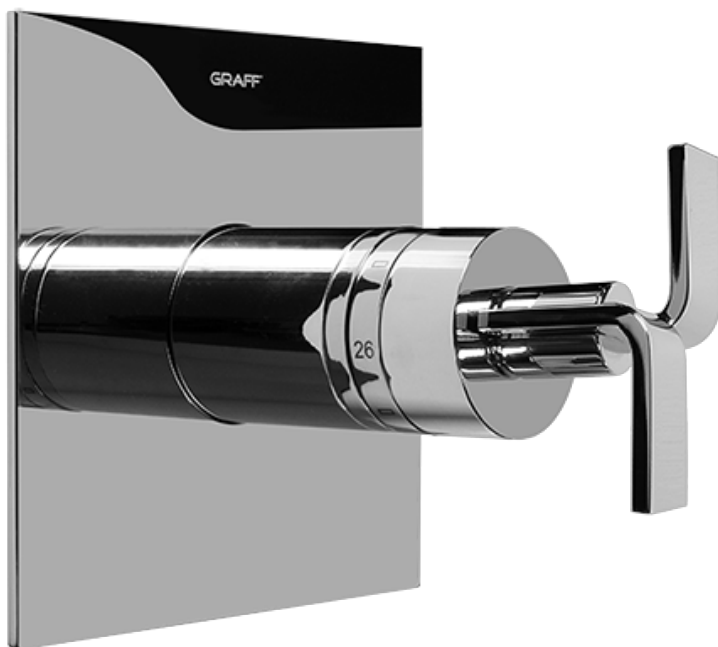

SHOWER
Full Square LED Thermostatic
Shower System
GH1.124A-C9S

GRAFF®

Information

- 3/4" thermostatic valve and trim
- G-8201 dual-function showerhead, with rainfall & cascade settings, features 134 no clog, easy-clean spray nozzles
- Single LED light with 6 color variations
- Swivel body sprays (3 pieces)
- Handshower set w/wall bracket
- Stop/volume control valves and trim (4 pieces)
- 3/4" thermostatic rough valve flow rate ~18 gpm @ 60 psi
- Flow Rates: rainfall ≤ 2.0 max gpm, cascade ≤ 2.0 max gpm, handshower ≤ 1.5 max gpm

SHOWER
Rough
G-8005

GRAFF®

Information

- 18.4 gpm @ 60 psi
- 3/4" universal inlets/outlets with female threads
- Built-in service stops
- Complete serviceability from front of all units
- Supplied with protective plastic cover
- Thermostatic valve uses a paraffin wax cartridge

Finishes

Polished
Chrome

SHOWER
Immersion SOLID Trim Plate
w/Handle
G-8041-C9S-T

GRAFF[®]

Information

- Single metal handle
- Decorative trim plate
- Use with G-8000 or G-8005 thermostatic rough valve
- To complete package, you must order rough valve
- ADA

Polished
Chrome

SHOWER
Immersion SOLID Trim Plate
w/Handle
G-8095-C9S-T

GRAFF®

Information

- Single metal handle
- Decorative trim plate
- Use with G-8070 or G-8075 thermostatic stop/volume control rough valve
- To complete package, you must order rough valve
- ADA