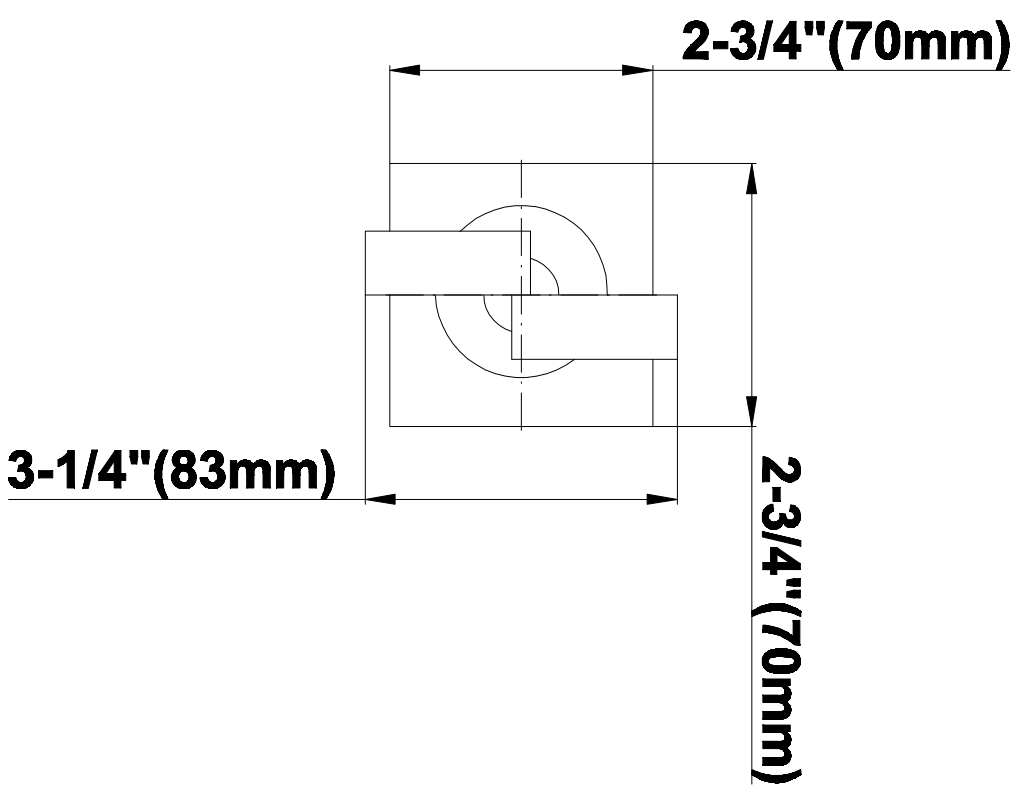

SHOWER
Full Square LED Thermostatic
Shower System
GH1.124A-C9S

GRAFF®

Information

- 3/4" thermostatic valve and trim
- G-8201 dual-function showerhead, with rainfall & cascade settings, features 134 no clog, easy-clean spray nozzles
- Single LED light with 6 color variations
- Swivel body sprays (3 pieces)
- Handshower set w/wall bracket
- Stop/volume control valves and trim (4 pieces)
- 3/4" thermostatic rough valve flow rate ~18 gpm @ 60 psi
- Flow Rates: rainfall ≤ 2.0 max gpm, cascade ≤ 2.0 max gpm, handshower ≤ 1.5 max gpm

Polished
Chrome

SHOWER
Immersion SOLID Trim Plate
w/Handle
G-8095-C9S-T

GRAFF®

Information

- Single metal handle
- Decorative trim plate
- Use with G-8070 or G-8075 thermostatic stop/volume control rough valve
- To complete package, you must order rough valve
- ADA

Finishes

Polished
Chrome

G-8095

SHOWER
Dual-Function Water Feature with
LED
G-8201

GRAFF®

Information

- Stainless Steel
- Rainfall and Cascade functions
- Functions may be used separately or simultaneously
- Single LED light with 6 color variations
- Rainfall flow rate ≤ 2.0 max gpm
- Cascade flow rate ≤ 2.0 max gpm
- 134 no-clog, easy-clean rubber water nozzles
- Includes wall-mount button for LED control box
- CALGreen