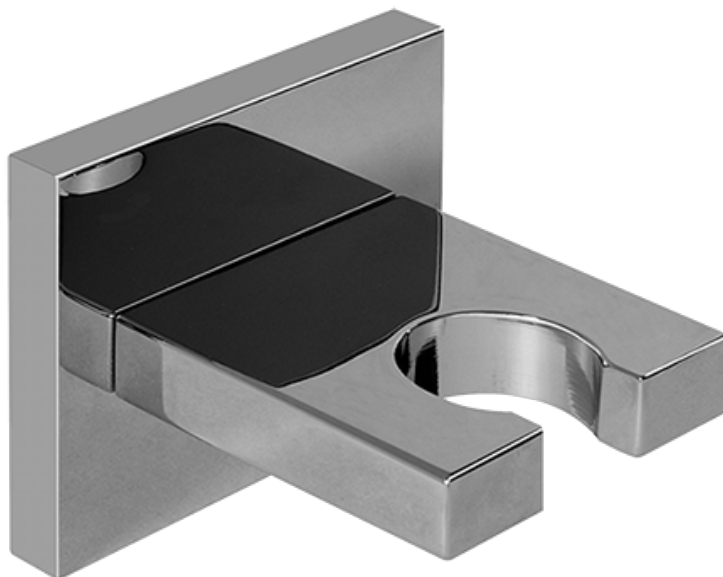

Finishes

Polished
Chrome

G-8497

Shower Components

Contemporary Flush-Mount Body Spray with Solid Brass Swivel Head

Product Features

- 12 no-clog, easy-clean silicone jets
- Metal ball-joint allows for 18° angle adjustment of body spray
- Brass wall escutcheon and Flush-mounted trim
- 1/2" NPT female thread inlet
- Body spray flow rate ≤ 1.5 max gpm

SHOWER
59" Shower Hose
G-8605

GRAFF®

Information

- Brass spiral flexible hose with conical nut

Finishes

Polished
Chrome

Product Features

- Brass spiral flexible hose with conical nut

* Special order finish- call for availability

SHOWER
Contemporary Square Wall
Bracket for Handshower
G-8632

GRAFF[®]

Information

- Solid brass construction

Finishes

Polished
Chrome

G-8632

Contemporary Square Wall Bracket for Handshower

Product Features

- Solid brass construction

Available Finishes

- Polished Chrome
G-8632-PC
- Steelnox[®]
G-8632-SN

Warranty

- Limited lifetime warranty

For complete warranty information go to
<http://www.graff-faucets.com/en/info/faqs>