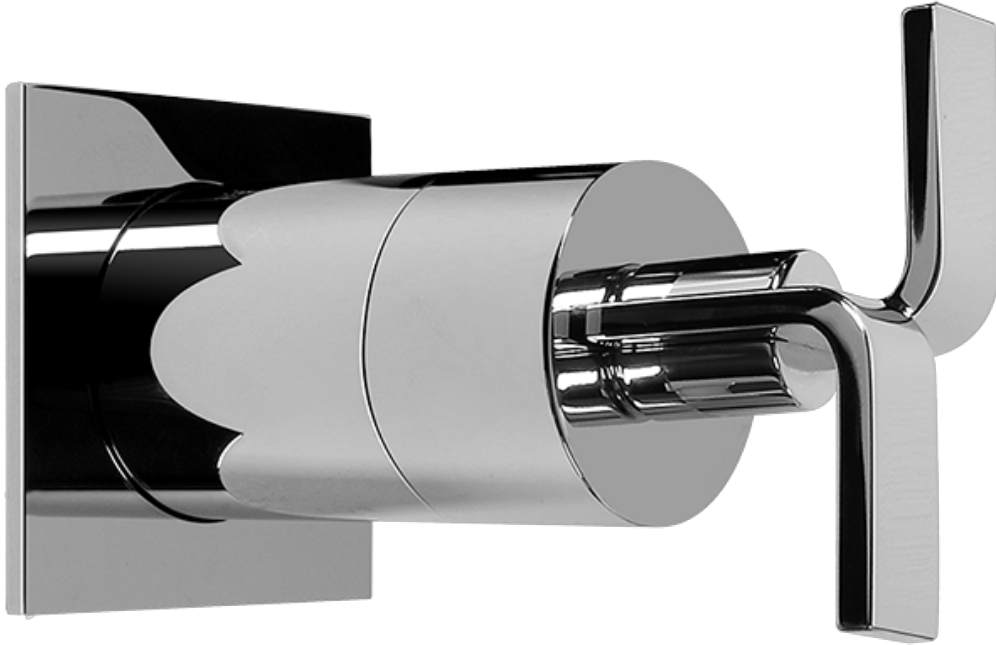

SHOWER
Full Square LED Thermostatic
Shower System
GH1.124A-C9S

GRAFF®

Information

- 3/4" thermostatic valve and trim
- G-8201 dual-function showerhead, with rainfall & cascade settings, features 134 no clog, easy-clean spray nozzles
- Single LED light with 6 color variations
- Swivel body sprays (3 pieces)
- Handshower set w/wall bracket
- Stop/volume control valves and trim (4 pieces)
- 3/4" thermostatic rough valve flow rate ~18 gpm @ 60 psi
- Flow Rates: rainfall ≤ 2.0 max gpm, cascade ≤ 2.0 max gpm, handshower ≤ 1.5 max gpm

Finishes

Polished
Chrome

SHOWER
Immersion SOLID Trim Plate
w/Handle
G-8041-C9S-T

GRAFF[®]

Information

- Single metal handle
- Decorative trim plate
- Use with G-8000 or G-8005 thermostatic rough valve
- To complete package, you must order rough valve
- ADA

Polished
Chrome

SHOWER
Immersion SOLID Trim Plate
w/Handle
G-8095-C9S-T

GRAFF®

Information

- Single metal handle
- Decorative trim plate
- Use with G-8070 or G-8075 thermostatic stop/volume control rough valve
- To complete package, you must order rough valve
- ADA

Finishes

Polished
Chrome

G-8095

SHOWER
Dual-Function Water Feature with
LED
G-8201

GRAFF®

Information

- Stainless Steel
- Rainfall and Cascade functions
- Functions may be used separately or simultaneously
- Single LED light with 6 color variations
- Rainfall flow rate ≤ 2.0 max gpm
- Cascade flow rate ≤ 2.0 max gpm
- 134 no-clog, easy-clean rubber water nozzles
- Includes wall-mount button for LED control box
- CALGreen