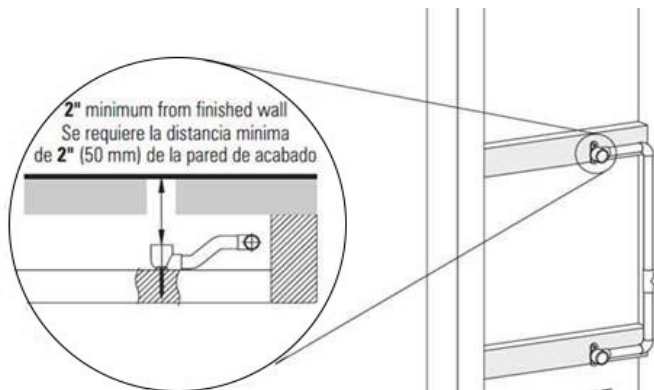

G-8497

Shower Components

Contemporary Flush-Mount Body Spray with Solid Brass Swivel Head

Product Features

- 12 no-clog, easy-clean silicone jets
- Metal ball-joint allows for 18° angle adjustment of body spray
- Brass wall escutcheon and Flush-mounted trim
- 1/2" NPT female thread inlet
- Body spray flow rate ≤ 1.5 max gpm

Warranty

- Limited lifetime warranty

For complete warranty information go to www.graff-designs.com/en-nam/warranty

Available Finishes

- Polished Chrome
  G-8497-PC
- Polished Nickel
  G-8497-PN
- Brushed Nickel
  G-8497-BNi
- Matte Black*
  G-8497-MBK*
- Architectural Black*
  G-8497-BK*
- Architectural White*
  G-8497-WT*
- Olive Brass
  G-8497-OB
- Gunmetal*
  G-8497-GM*
- Steelnox
  G-8497-SN
- OR'osa PVD*
  G-8497-RG*
- Onyx PVD*
  G-8497-OX*
- Polished Brass PVD*
  G-8497-PB*
- Brushed Brass PVD*
  G-8497-BB*
- Brushed Gold*
  G-8497-BAU*
- Gold*
  G-8497-AU*
- Gunmetal Distressed*
  G-8497-GMD*