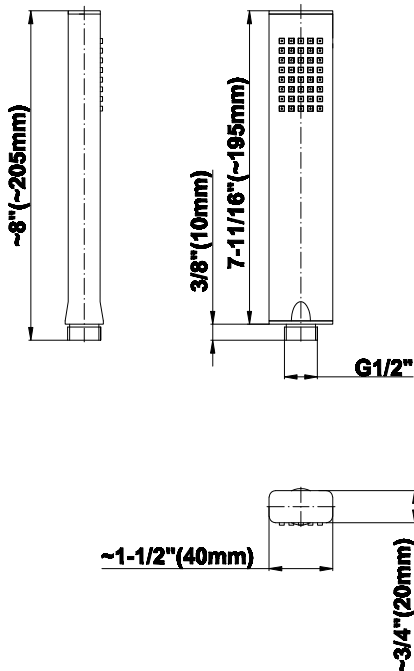

G-8654

Shower Components
Contemporary Rectangle Handshower

Product Features

- Smooth, all-metal handle
- Shower hose not included
- Includes internal backflow preventer
- Handshower flow rate ≤ 1.5 max gpm

Warranty

- Limited lifetime warranty

For complete warranty information go to
<https://www.graff-designs.com/en/info/faqs>

Available Finishes

- Polished Chrome
  G-8654-PC
- Polished Nickel
  G-8654-PN
- Brushed Nickel
  G-8654-BNi
- Matte Black*
  G-8654-MBK*
- Architectural Black*
  G-8654-BK*
- Architectural White*
  G-8654-WT*
- Steelnox (Satin Nickel)
  G-8654-SN
- Olive Bronze*
  G-8654-OB*
- Gunmetal*
  G-8654-GM*
- OR'osa PVD*
  G-8654-RG*
- Brushed OR'osa PVD*
  G-8654-BRG*
- Onyx PVD*
  G-8654-OX*
- Brushed Onyx PVD*
  G-8654-BOX*
- 24K Brushed Gold*
  G-8654-BAU*
- 24K Gold*
  G-8654-AU*

* Special order finish- call for availability

The measurements shown are for reference only. Products and specifications shown are subject to change without notice. Revised 11/2019

www.graff-designs.com | phone: 800-954-4723