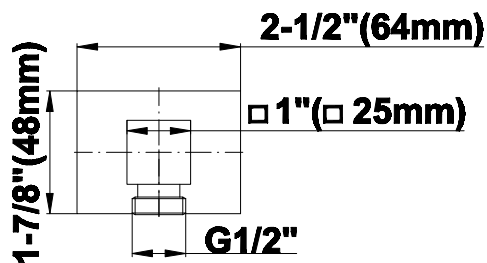

SHOWER
Contemporary Rectangle
Handshower
G-8654

GRAFF[®]

Information

- Smooth, all-metal handle
- Shower hose not included
- Handshower flow rate ≤ 1.5 max gpm
- Includes internal backflow preventer
- CALGreen