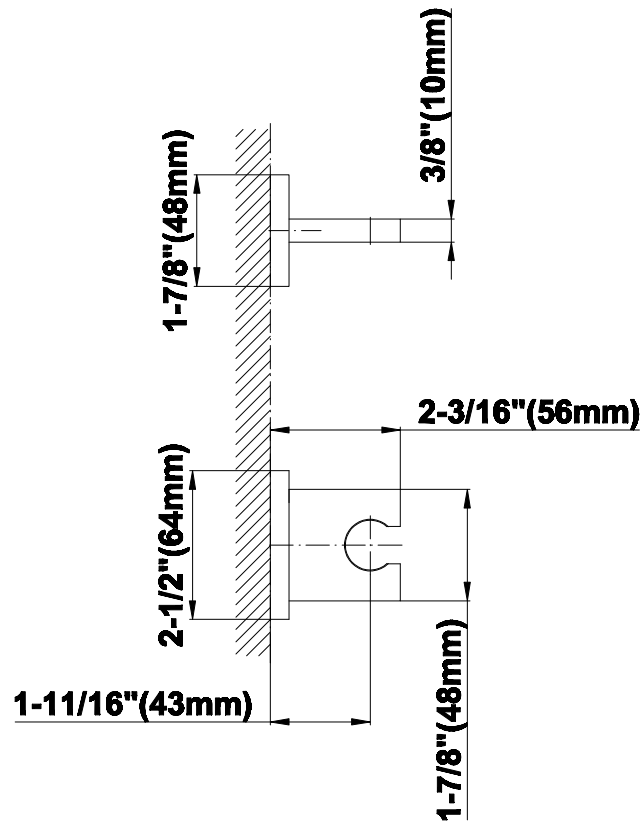

SHOWER
Full Square LED Thermostatic
Shower System
GH1.124A-C9S

GRAFF®

Information

- 3/4" thermostatic valve and trim
- G-8201 dual-function showerhead, with rainfall & cascade settings, features 134 no clog, easy-clean spray nozzles
- Single LED light with 6 color variations
- Swivel body sprays (3 pieces)
- Handshower set w/wall bracket
- Stop/volume control valves and trim (4 pieces)
- 3/4" thermostatic rough valve flow rate ~18 gpm @ 60 psi
- Flow Rates: rainfall ≤ 2.0 max gpm, cascade ≤ 2.0 max gpm, handshower ≤ 1.5 max gpm

The measurements shown are for reference only. Products and specifications shown are subject to change without notice. Revised 02/2017.

www.graff-faucets.com | phone: 800-954-4723

SHOWER
Contemporary Square Wall Supply
Elbow
G-8633