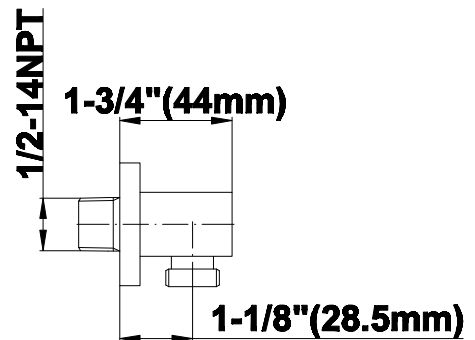

SHOWER
Contemporary Rectangle
Handshower
G-8654

GRAFF[®]

Information

- Smooth, all-metal handle
- Shower hose not included
- Handshower flow rate ≤ 1.5 max gpm
- Includes internal backflow preventer
- CALGreen