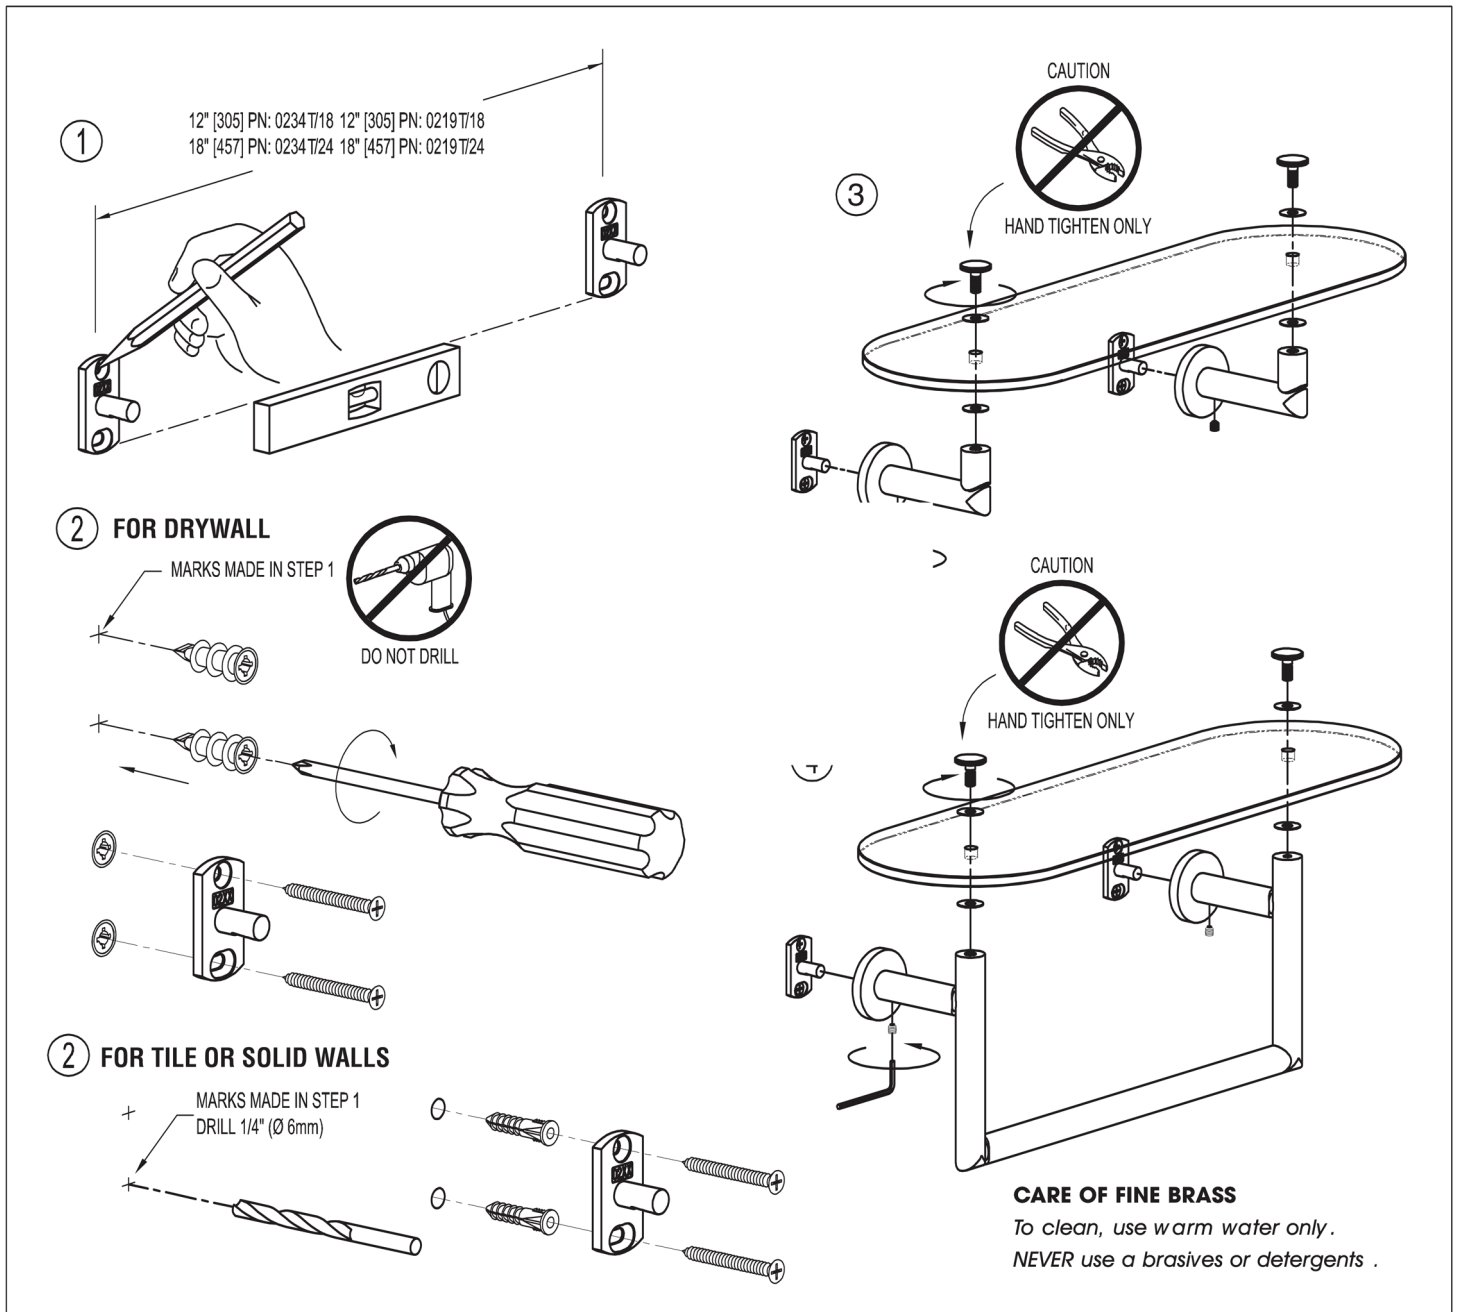

SINE®

TOILETRY SHELF INSTALLATION INSTRUCTIONS

Complement your purchase with other fine accessories from GINGER®.

GINGER

Luxury For Your Lifestyle™

2001 CARNEGIE AVENUE
SANTA ANA, CA 92705
949-417-5207
www.gingerco.com