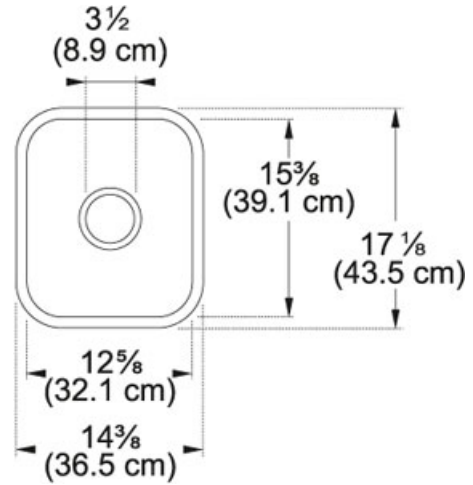

Cisterna CCK110-13 Fireclay White | 126.0066.136

FAMILY : Sinks | SERIE : Cisterna | MODEL : CCK110-13 | FINISH : Fireclay White | INSTALLATION TYPE : Undermount | STYLE : Traditional

TECHNICAL DATA

Minimum Cabinet Size	18"
Drain Opening	3 1/2"
Length overall	14 9/16"
Width overall	17 1/8"
Depth Overall	8 5/8"
Length of large bowl	12 3/8"
Width of large bowl	15 5/16"
Depth of large bowl	7 7/8"
Number of Bowls	1
Cutout Length	17 1/8"
Cutout Width	14 9/16"