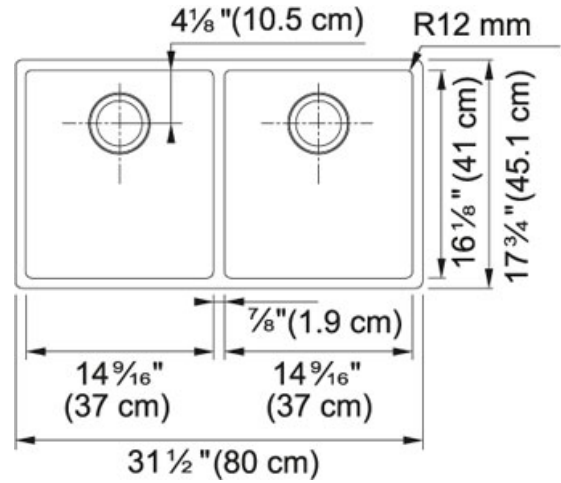

### TECHNICAL DATA

Minimum Cabinet Size	36"
Drain Opening	3 1/2"
Length overall	31 1/2"
Width overall	17 3/4"
Depth Overall	9"
Length of large bowl	18 1/8"
Width of large bowl	16 1/8"
Depth of large bowl	11 7/16"
Length of small bowl	11"
Width of small bowl	16 1/8"
Depth of small bowl	9"
Number of Bowls	2
Where to buy	Showroom