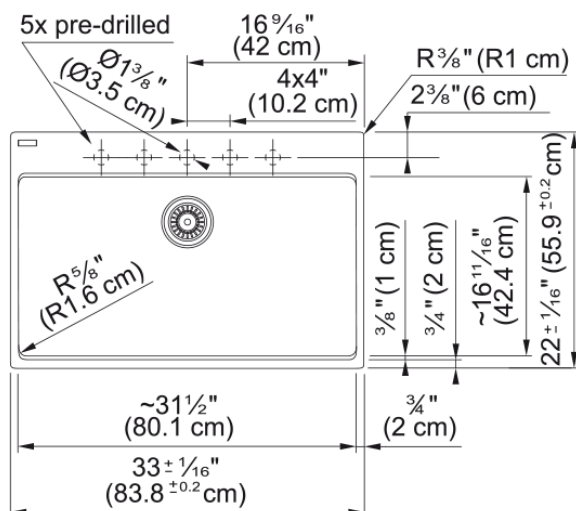

Maris Topmount Sink - MAG61031-PWT | 114.0686.985

Technical Data

Aspect

Sink type	Sink
Type of material	Granite
Number of bowls	1
Color	Polar white
Finish	None

Product Dimensions

Exterior size: right to left	33
Exterior size: front to back	22.008
Large bowl size: right to left	31.457
Large bowl size: front to back	16.614
Large bowl: depth	9.488

Installation

Minimum cabinet size	36"
----------------------	-----

Product specifications

Installation type	Topmount / drop in
Drain hole	3 1/2"
Position of drainer	No drainer

Product identification

Product brand	FRANKE
Product family	Maris
Collection	Maris
Certified by	IAPMO

Features

Drainers number	No drainer
Product reversibility	No
Faucet ledge	Yes
Strainer assembly included	No

Features

Strainer assembly type	No waste kit
Overflow	No
Number of faucet holes	5 - pre-scored
Soap dispenser hole	No