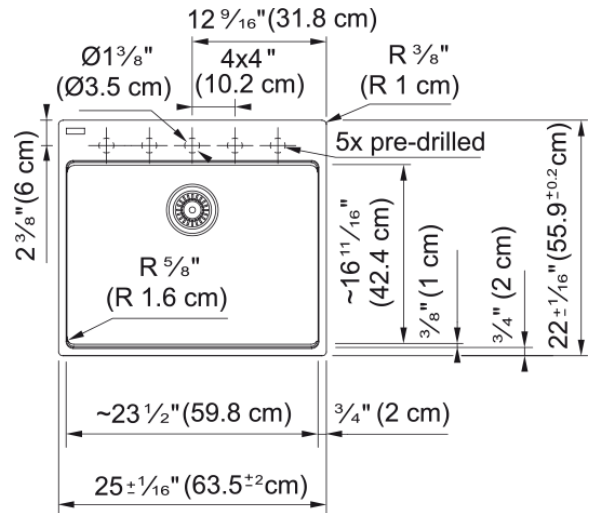

Maris Topmount Sink - MAG61023ADA-MOC | 114.0687.052

Technical Data

Aspect

Sink type	Sink
Type of material	Granite
Number of bowls	1
Color	Mocha
Finish	None

Product Dimensions

Exterior size: right to left	25
Exterior size: front to back	22.008
Large bowl size: right to left	23.465
Large bowl size: front to back	16.614
Large bowl: depth	5

Installation

Minimum cabinet size	27"
----------------------	-----

Product specifications

Installation type	Topmount / drop in
Drain hole	3 1/2"
Position of drainer	No drainer

Product identification

Product brand	FRANKE
Product family	Maris
Collection	Maris
Certified by	IAPMO

Features

Drainers number	No drainer
Product reversibility	No
Faucet ledge	Yes
Strainer assembly included	No

Features

Strainer assembly type	No waste kit
Overflow	No
Number of faucet holes	5 - pre-scored
Soap dispenser hole	No