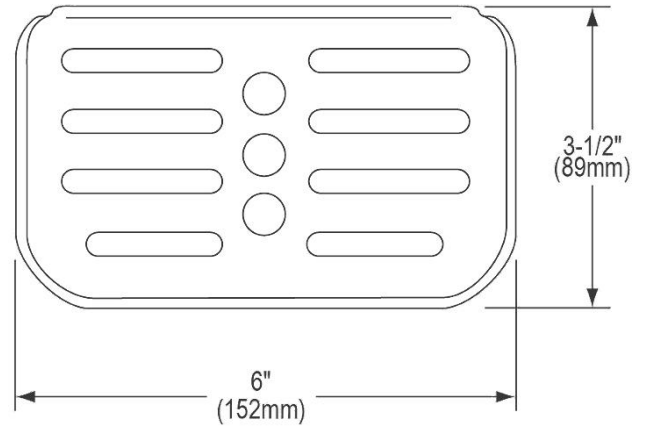

PART: _____ QTY: _____

PROJECT: _____

CONTACT: _____

DATE: _____

NOTES: _____

APPROVAL: _____

In keeping with our policy of continuing product improvement, Elkay reserves the right to change product specifications without notice. Please visit elkay.com for the most current version of Elkay product specification sheets. This specification describes an Elkay product with design, quality, and functional benefits to the user. When making a comparison of other producers' offerings, be certain these features are not overlooked.