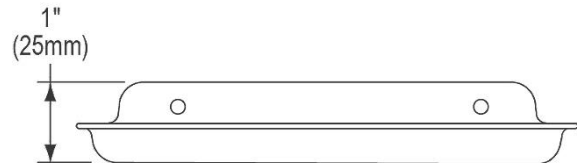

PART: _____ QTY: _____

PROJECT: _____

CONTACT: _____

DATE: _____

NOTES: _____

APPROVAL: _____

In keeping with our policy of continuing product improvement, Elkay reserves the right to change product specifications without notice. Please visit elkay.com for the most current version of Elkay product specification sheets. This specification describes an Elkay product with design, quality, and functional benefits to the user. When making a comparison of other producers' offerings, be certain these features are not overlooked.