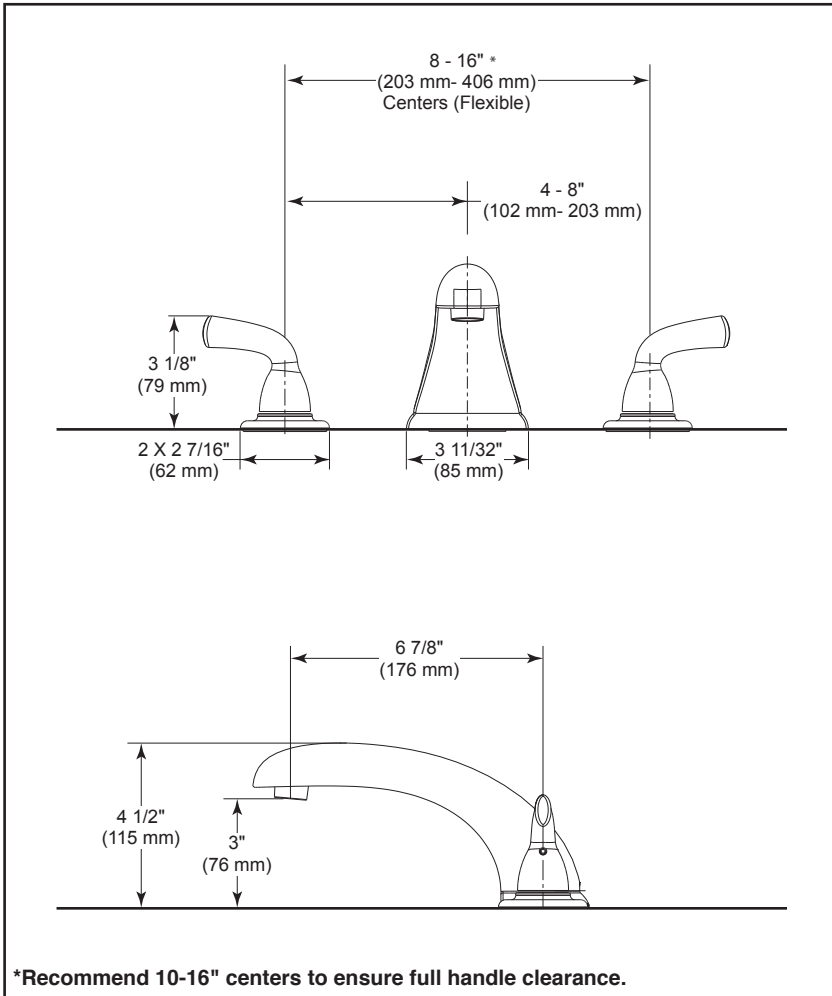

BT2710▲

Submitted Model No.: _____

Specific Features: _____

▲ Designate proper finish suffix

ROMAN TUB/WHIRLPOOL FAUCET TRIM

- Foundations® Collection
- Three Hole Installation

STANDARD SPECIFICATIONS:

- Trim only for two handle Roman Tub faucet for concealed mounting
- Temperature and volume controlled with handles
- Rough-In kit must also be ordered to complete installation
 - R2700 or R2707 for three hole
 - RP23601 for three hole 10" fixed installation
 There are separate specification sheets on each rough-in kit if more details are required