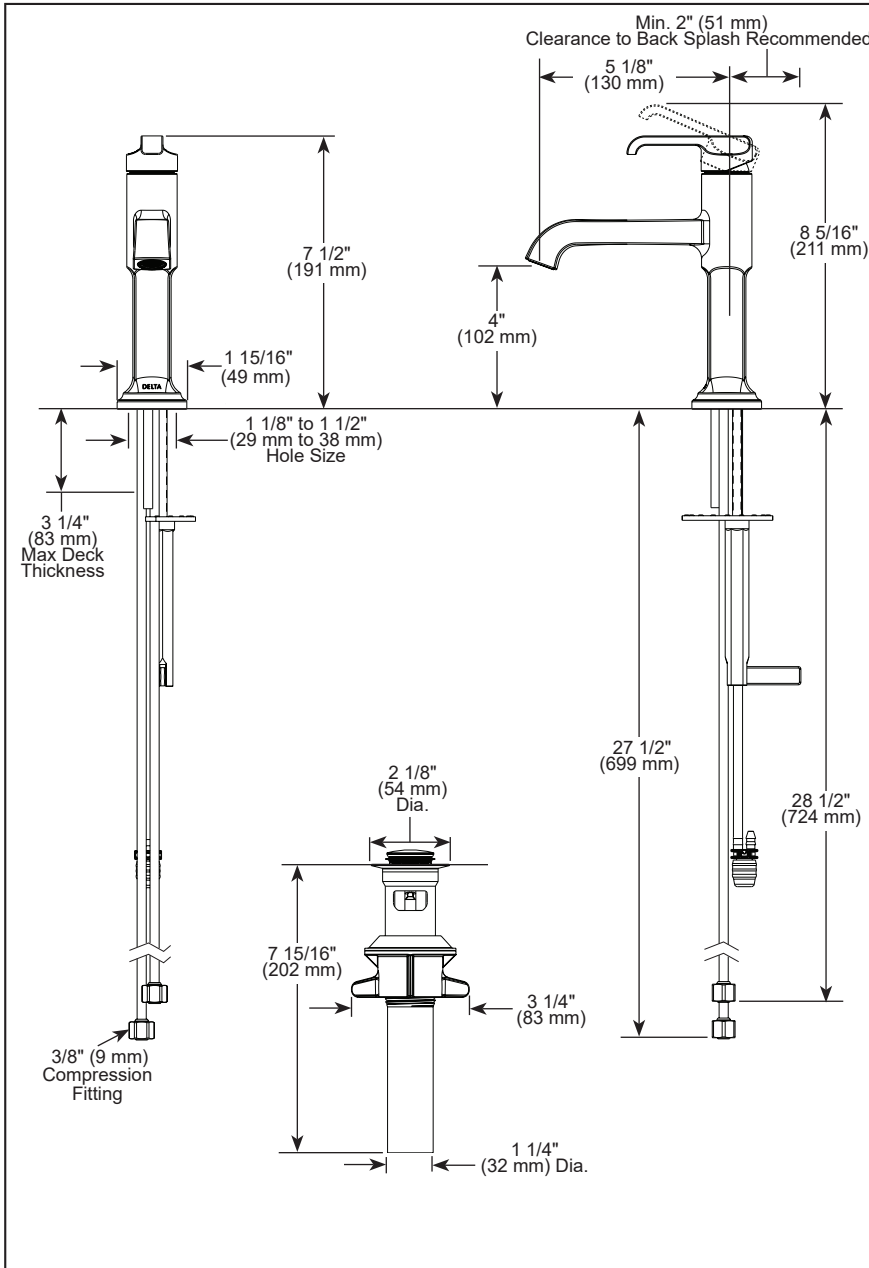

Submitted Model No.: _____

Specific Features: _____

▲ Designate Proper Finish Suffix

see what Delta can do™

BATHROOM FAUCET

- Tetra™ Bath Collection
- Single Handle Deck Mount

FEATURES:

- DIAMOND Seal® Technology
- Lumicoat™ Finish (-PR models only)
- Lumicoat™ Finishes easily wipe clean without cleaners and chemicals on the products most commonly touched areas

STANDARD SPECIFICATIONS:

- Max. flow rate 1.2 gpm @ 60 psi, 4.5 L/min @ 414 kPa
- One hole mount
- Diamond coated ceramic cartridge
- 1/4" O.D. straight, staggered PEX supply tubes
- Models have metal drain with pop-up type fitting with plated flange and stopper, no lift rod hole
- "LPU" models less pop-up drain, no lift rod hole
- Optional red/blue indicator ring provided with model
- Optional 6" escutcheon (RP102057 ▲) not included

COMPLIES WITH:

- ASME A112.18.1 / CSA B125.1
- Indicates compliance to ICC/ANSI A117.1 - Valve control only
- EPA WaterSense®

Delta reserves the right (1) to make changes in specifications and materials, and (2) to change or discontinue models, both without notice or obligation. Dimensions are for reference only. See current full-line price book or www.deltafaucet.com for finish options and product availability.