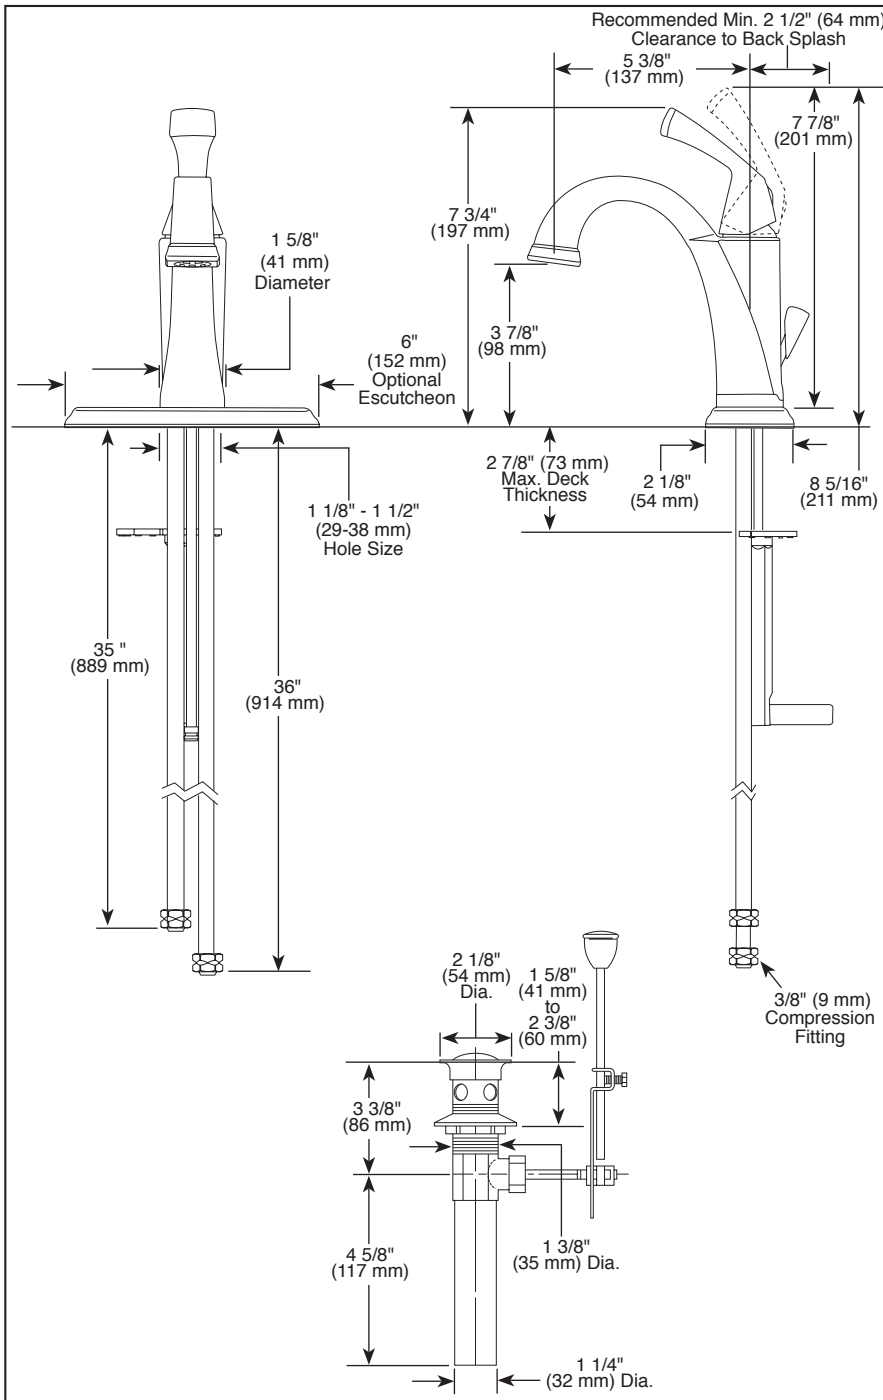

see what Delta can do™

BATHROOM FAUCETS

- Dryden™ Collection
- Single Handle Deck Mount

FEATURES:

- DIAMOND Seal® Technology

STANDARD SPECIFICATIONS:

- Max. flow rate 1.2 gpm @ 60 psi, 4.5 L/min @ 414 kPa
- One or three hole mount (escutcheon optional, not included)
- Diamond coated ceramic cartridge
- Solid brass fabricated body
- 3/8" O.D. straight, staggered PEX supply tubes
- Models have metal drain with pop-up type fitting with plated flange and stopper

COMPLIES WITH:

- ASME A112.18.1 / CSA B125.1
- ASME A112.18.2 / CSA B125.2
- Indicates compliance to ICC/ANSI A117.1 - Valve control only
- EPA WaterSense®

Submitted Model No.: _____

Specific Features: _____